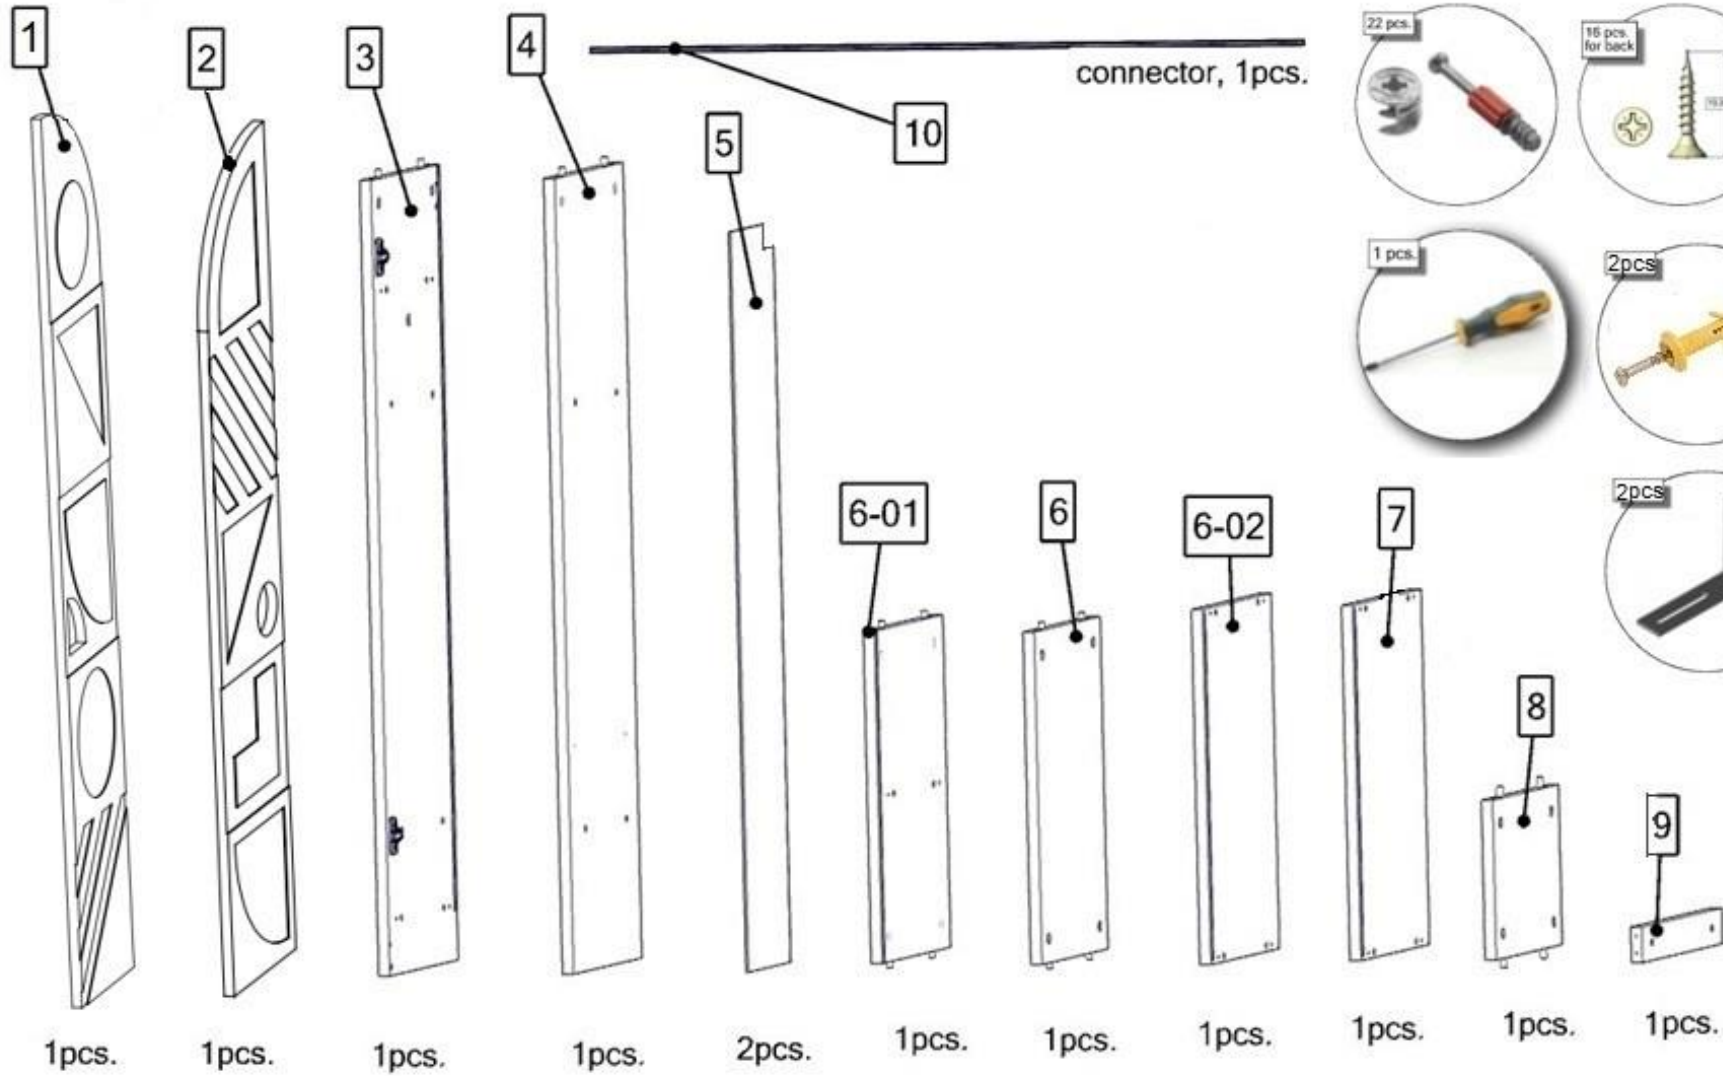

# Kids Dresser Geometric

Total parts: 12 pcs.

connector, 1 pcs.

# Box assembly

# Door assembly

# Wall mounting (if necessary)

Dowel in drywall 

Dowel in concrete, brick, gas block 

B

  
Self-tapping screw 4x16