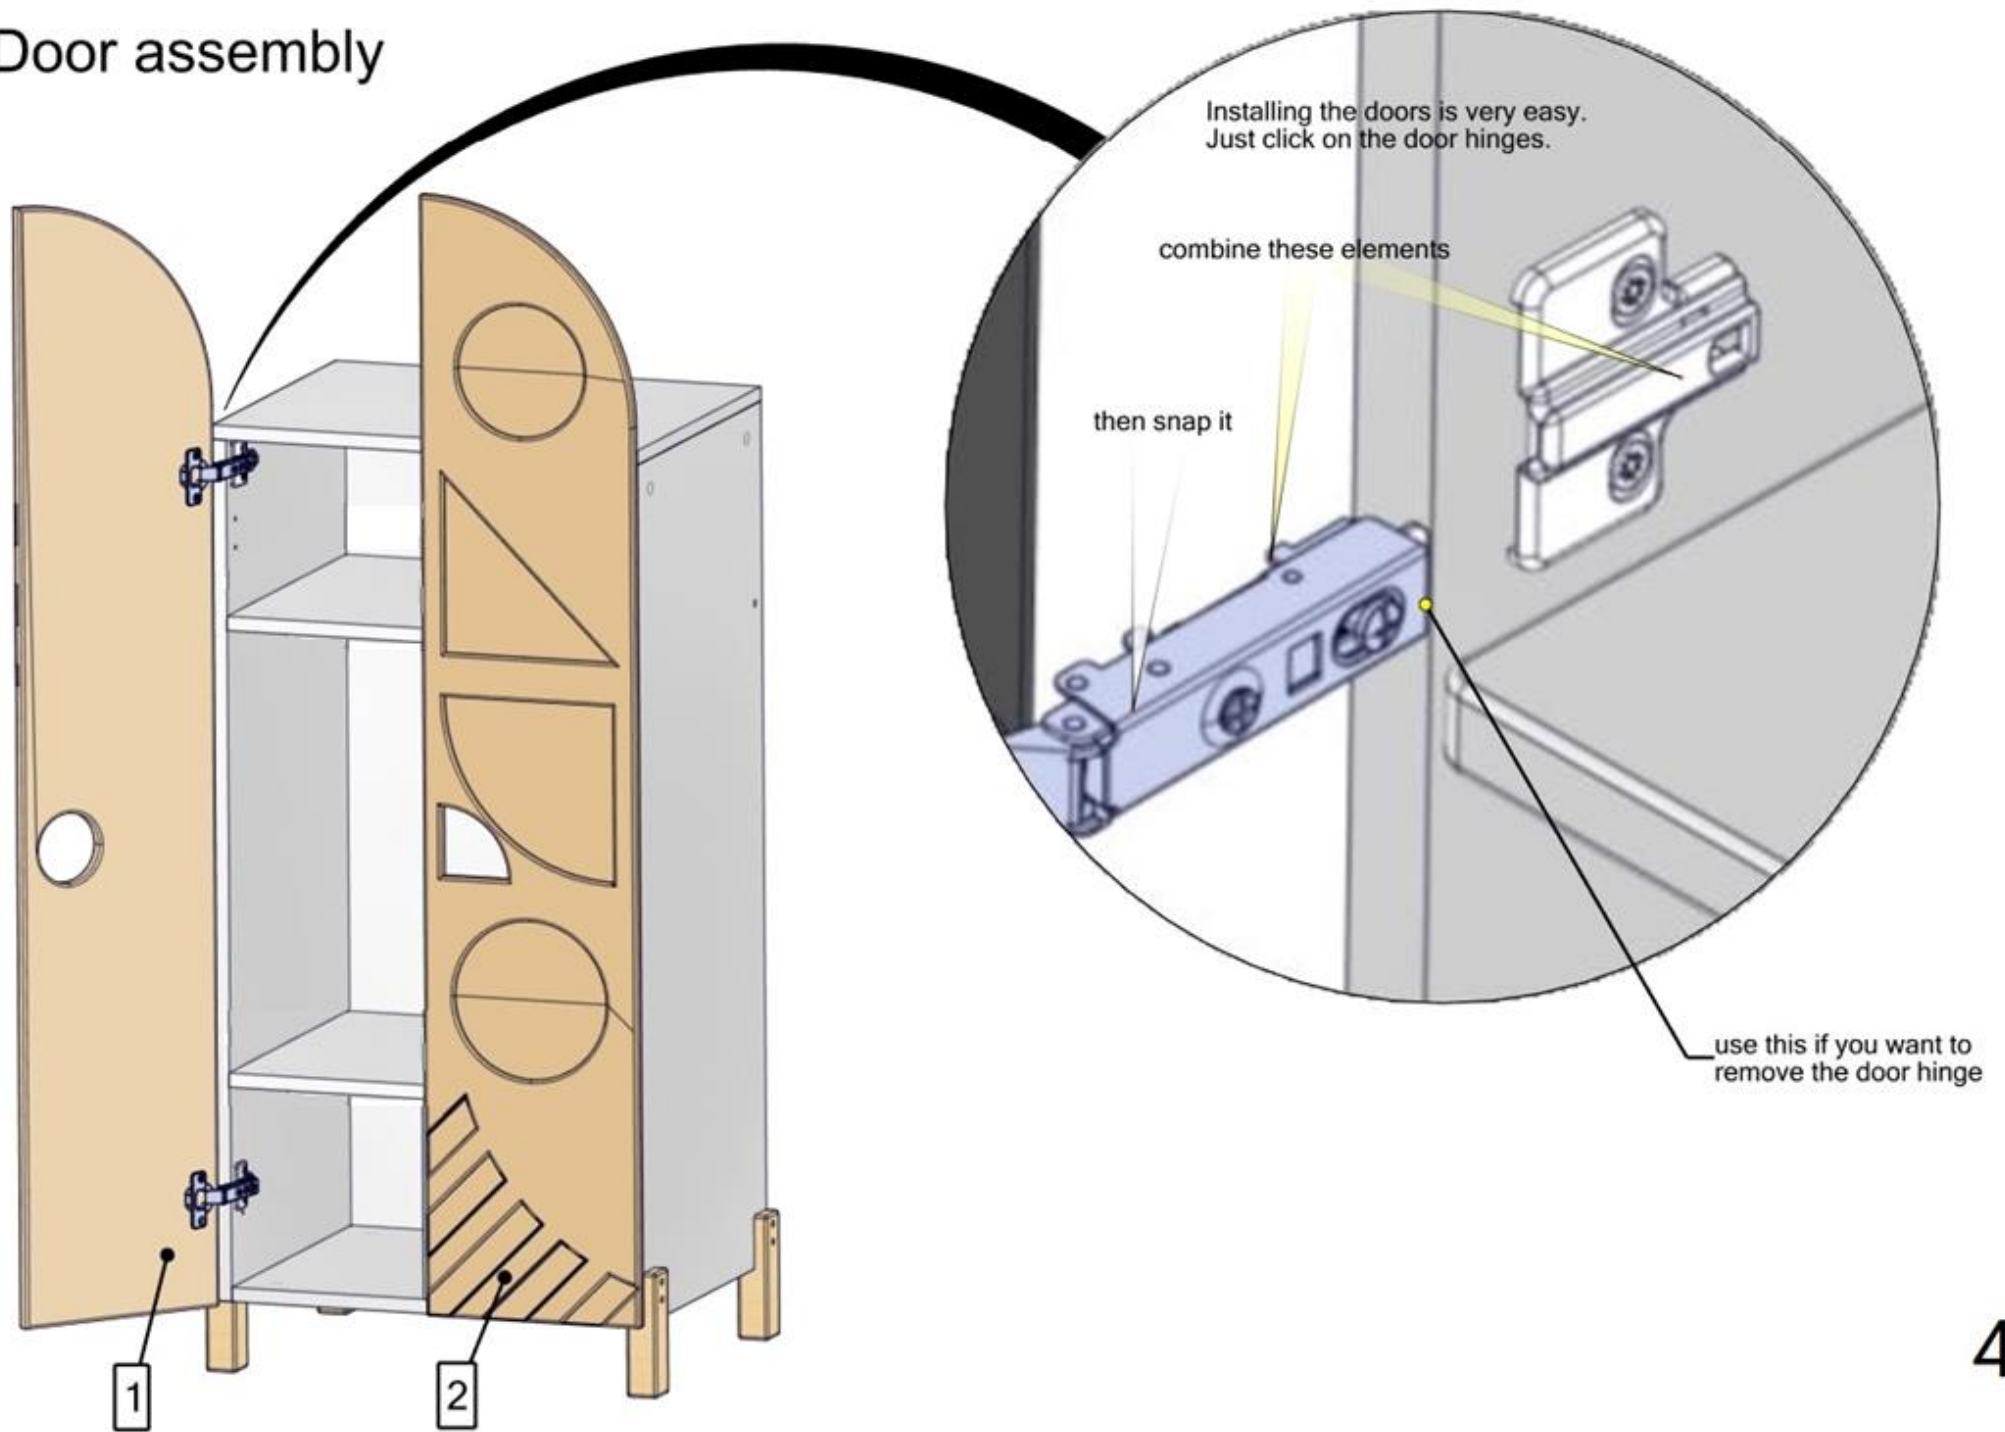

# Kids Dresser Geometric

Total parts: 12 pcs.

connector, 1 pcs.

# Box assembly

# Door assembly

# Wall mounting (if necessary)

Dowel in drywall 

Dowel in concrete, brick, gas block 

B

  
Self-tapping screw 4x16