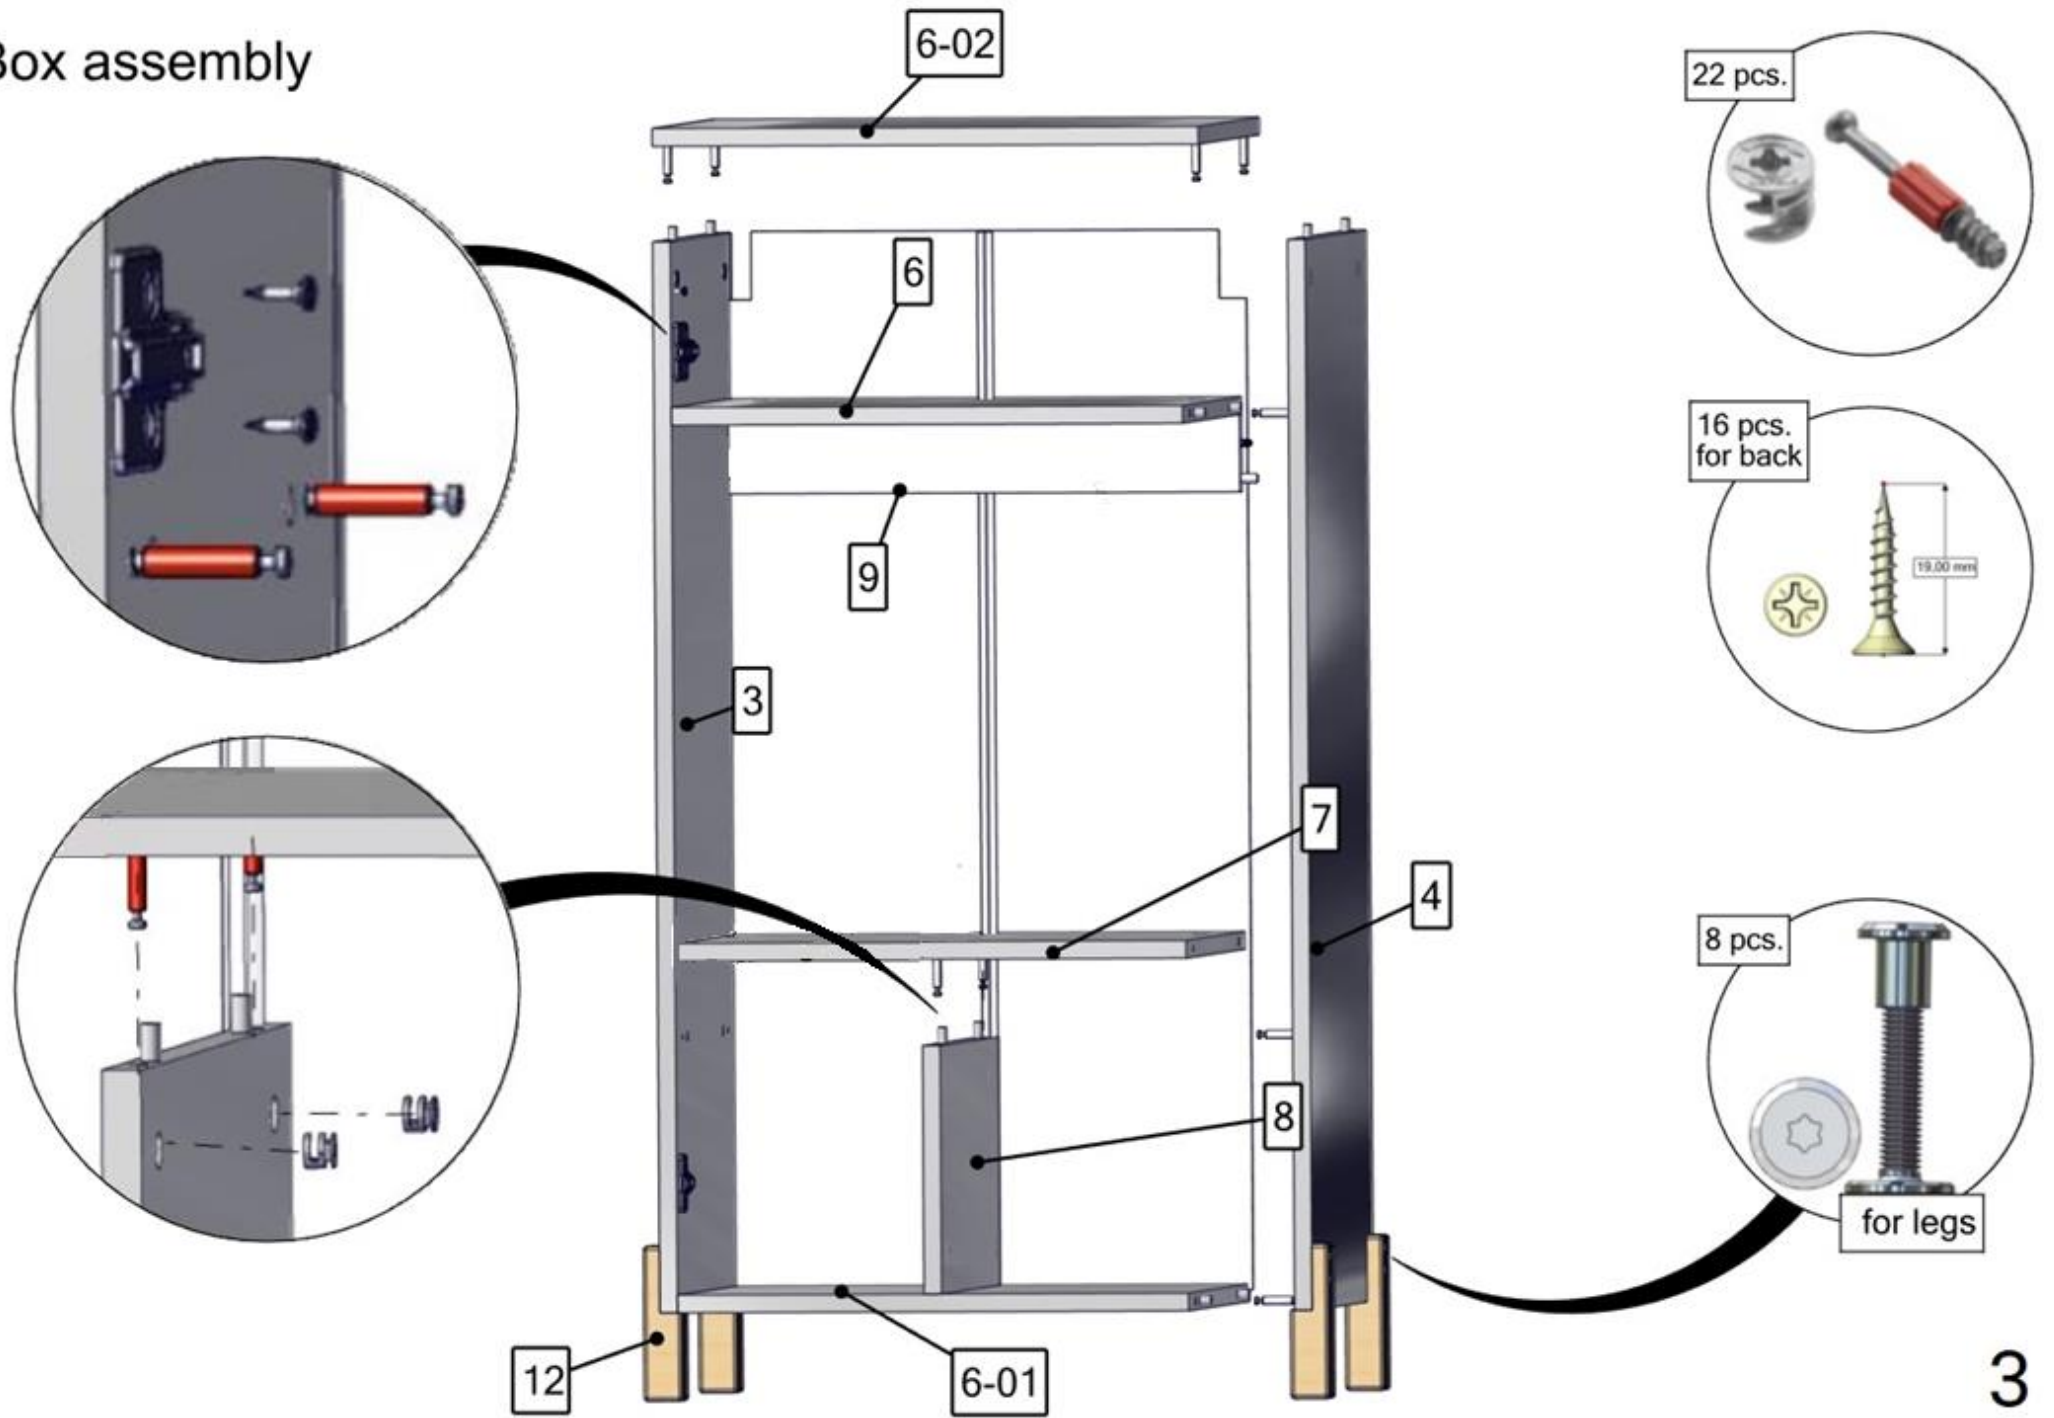

# Kids Dresser Geometric

Total parts: 12 pcs.

connector, 1 pcs.

# Box assembly

# Door assembly

# Wall mounting (if necessary)

Dowel in drywall 

Dowel in concrete, brick, gas block 

B

  
Self-tapping screw 4x16