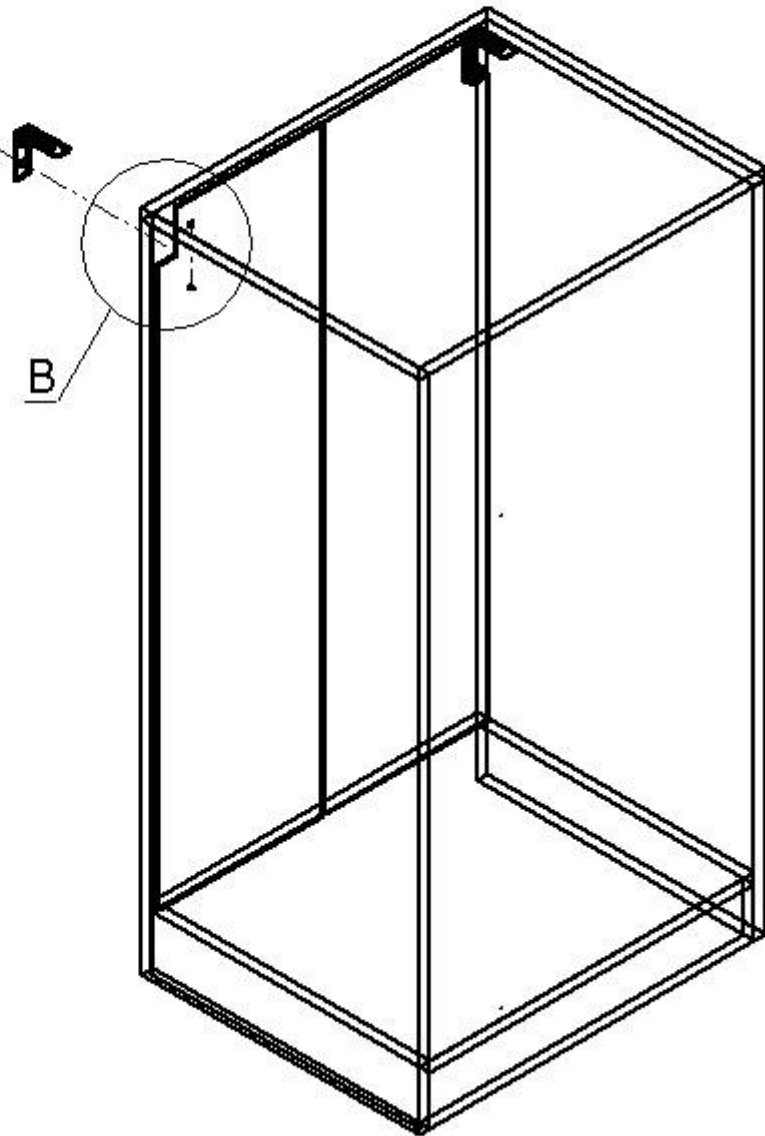

Wall mounting (if necessary)

Dowel in drywall

Dowel in concrete, brick, gas block