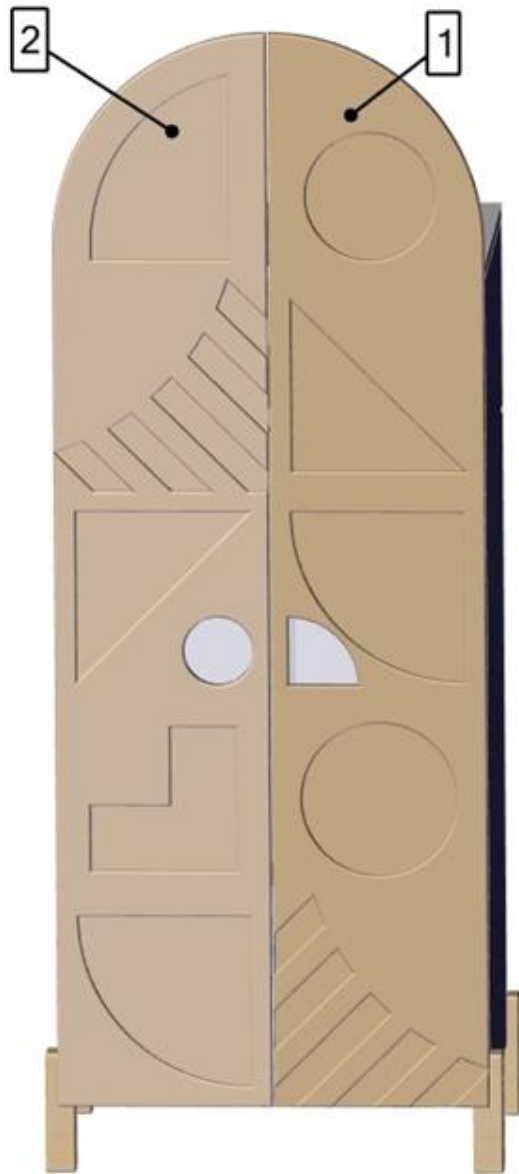

# Kids Dresser Geometric

Total parts: 12 pcs.

connector, 1 pcs.

# Box assembly

# Door assembly

# Wall mounting (if necessary)

Dowel in drywall 

Dowel in concrete, brick, gas block 

B

  
Self-tapping screw 4x16