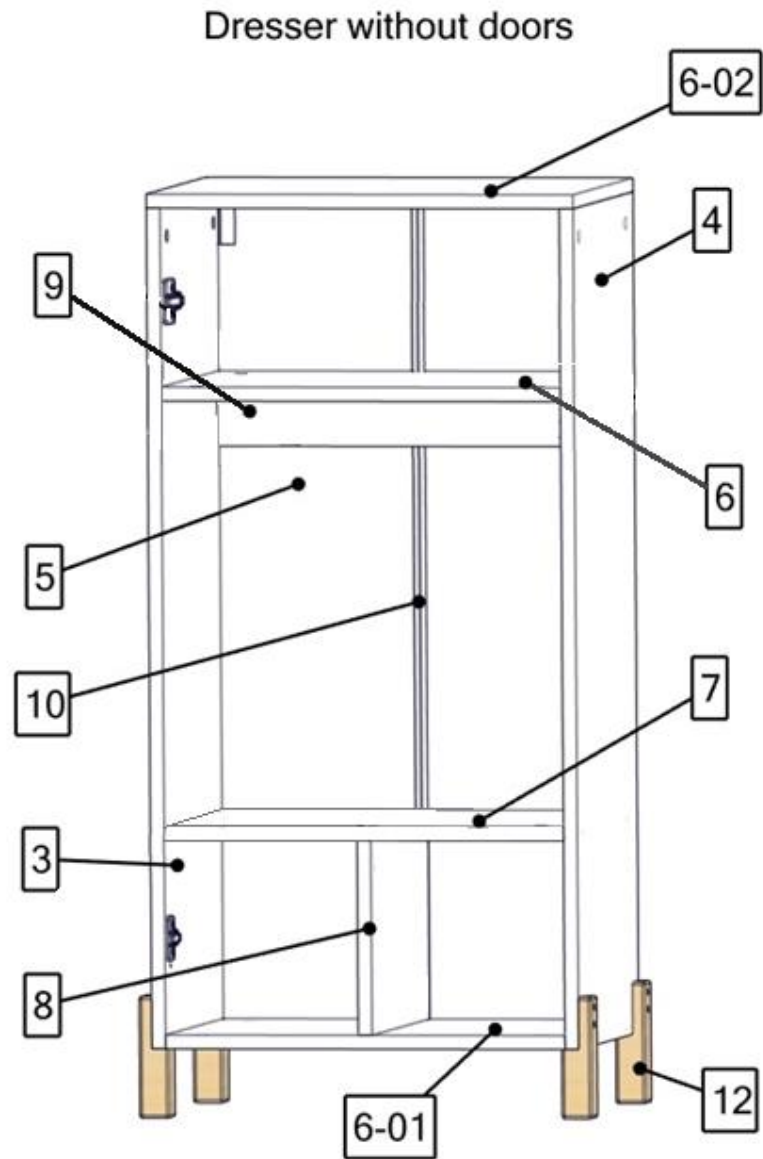

# Kids Dresser Geometric

Total parts: 12 pcs.

connector, 1 pcs.

# Box assembly

# Door assembly

# Wall mounting (if necessary)

Dowel in drywall 

Dowel in concrete, brick, gas block 

B

  
Self-tapping screw 4x16