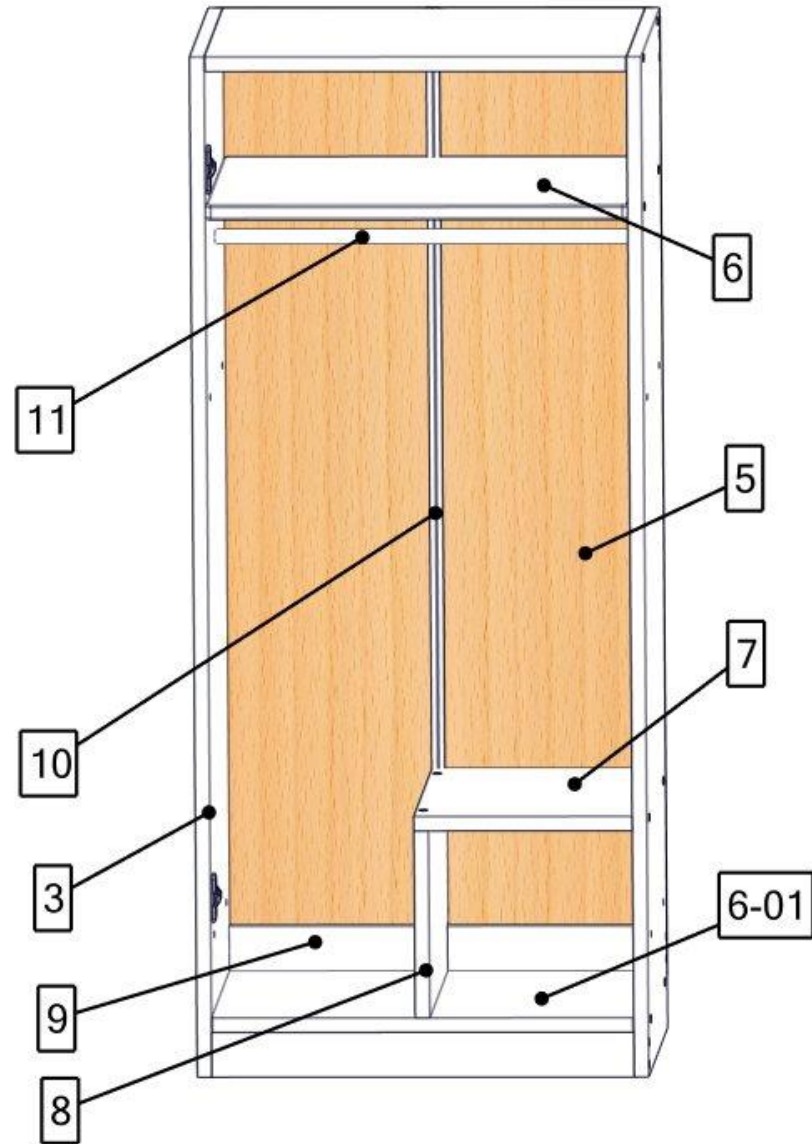

Kids Dresser "City" Size L

Dresser without doors

Total parts: 16 pcs.

Box assembly

Use part 9-01 to attach the dresser to the wall

Door assembly