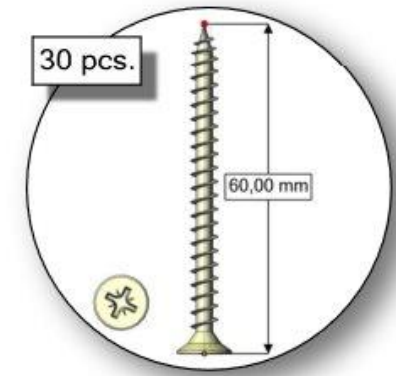

Kids Dresser "City" Size L

Dresser without doors

Total parts: 16 pcs.

Box assembly

Use part 9-01 to attach the dresser to the wall

Door assembly