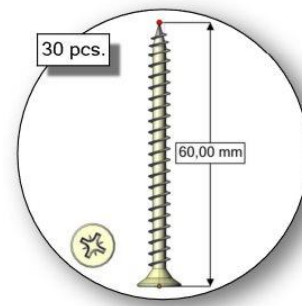

Kids Dresser "City" Size L

Dresser without doors

Total parts: 16 pcs.

Box assembly

Use part 9-01 to attach the dresser to the wall

Door assembly