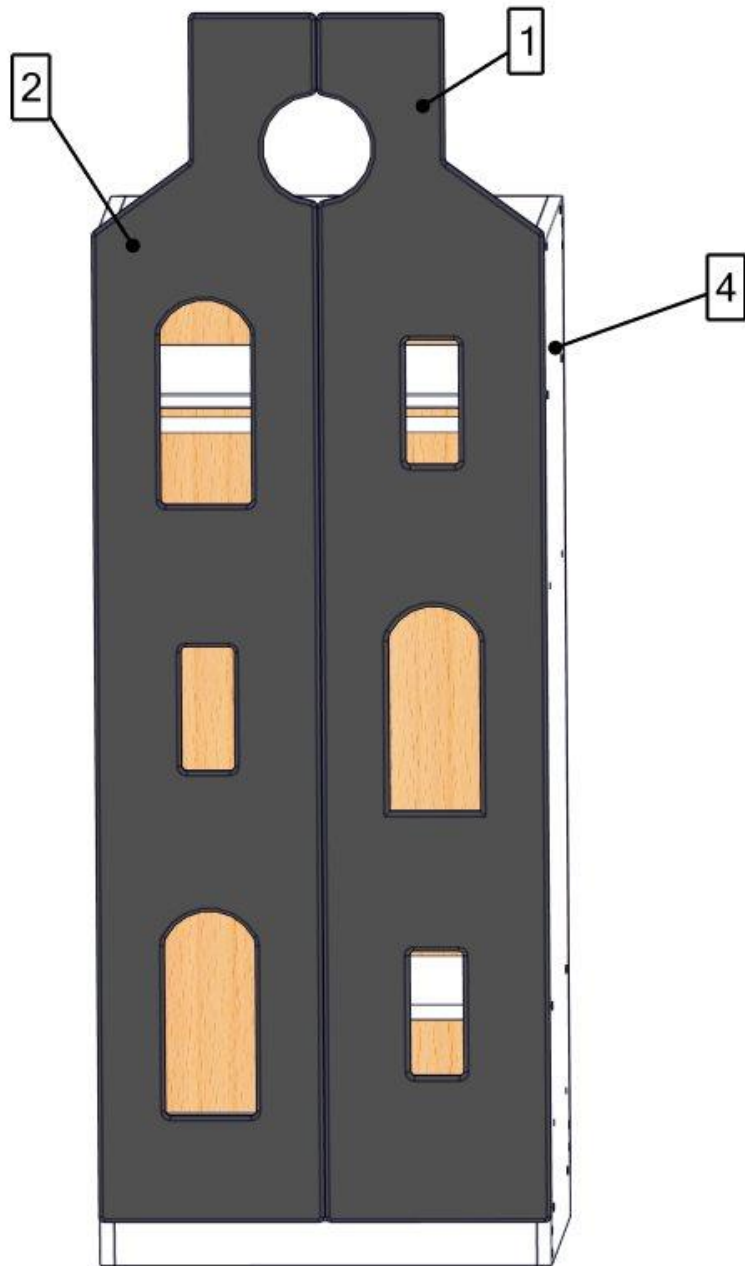

Kids Dresser "City" Size L

Dresser without doors

Total parts: 16 pcs.

Box assembly

Use part 9-01 to attach the dresser to the wall

Door assembly