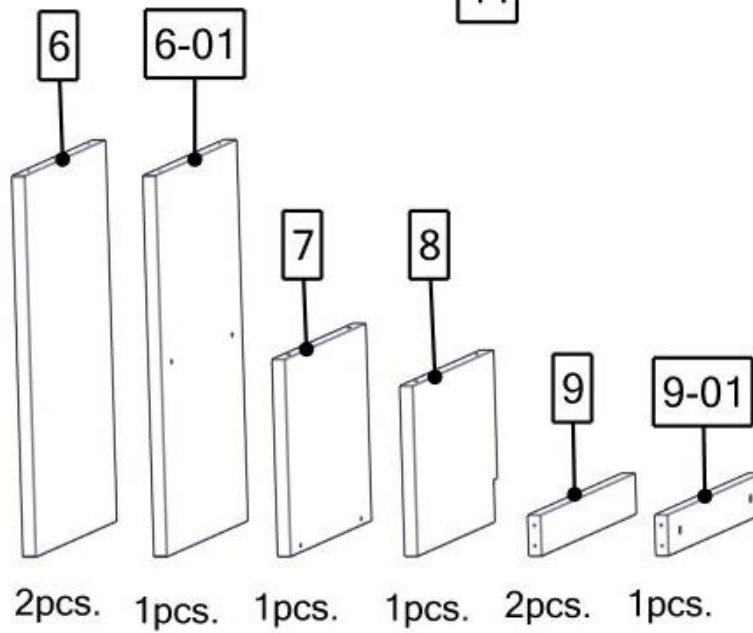

Kids Dresser "City" Size L

Dresser without doors

Total parts: 16 pcs.

Box assembly

Use part 9-01 to attach the dresser to the wall

Door assembly