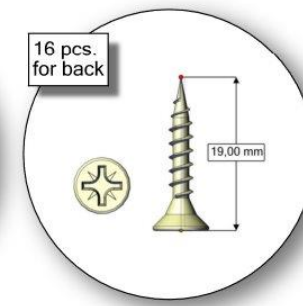

Kids Dresser "City" Size L

Dresser without doors

Total parts: 16 pcs.

Box assembly

Use part 9-01 to attach the dresser to the wall

Door assembly