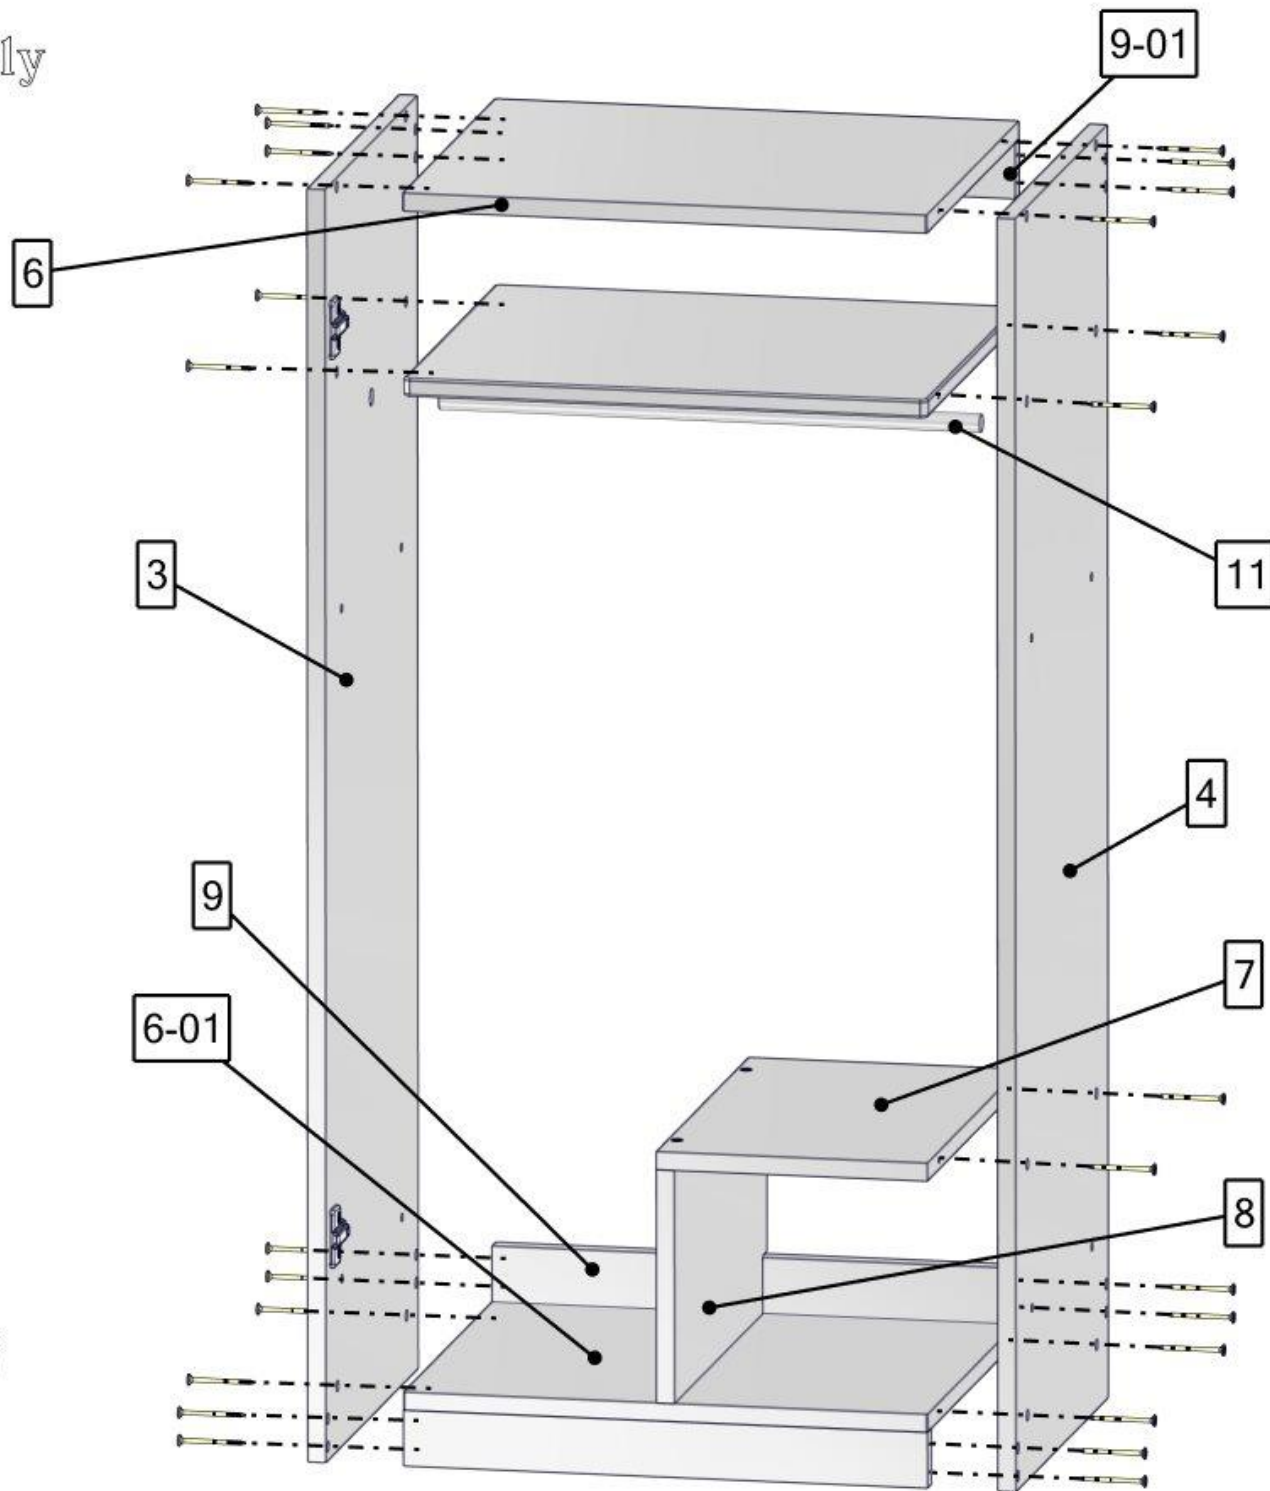

Kids Dresser "City" Size L

Dresser without doors

Total parts: 16 pcs.

Box assembly

Use part 9-01 to attach the dresser to the wall

Door assembly