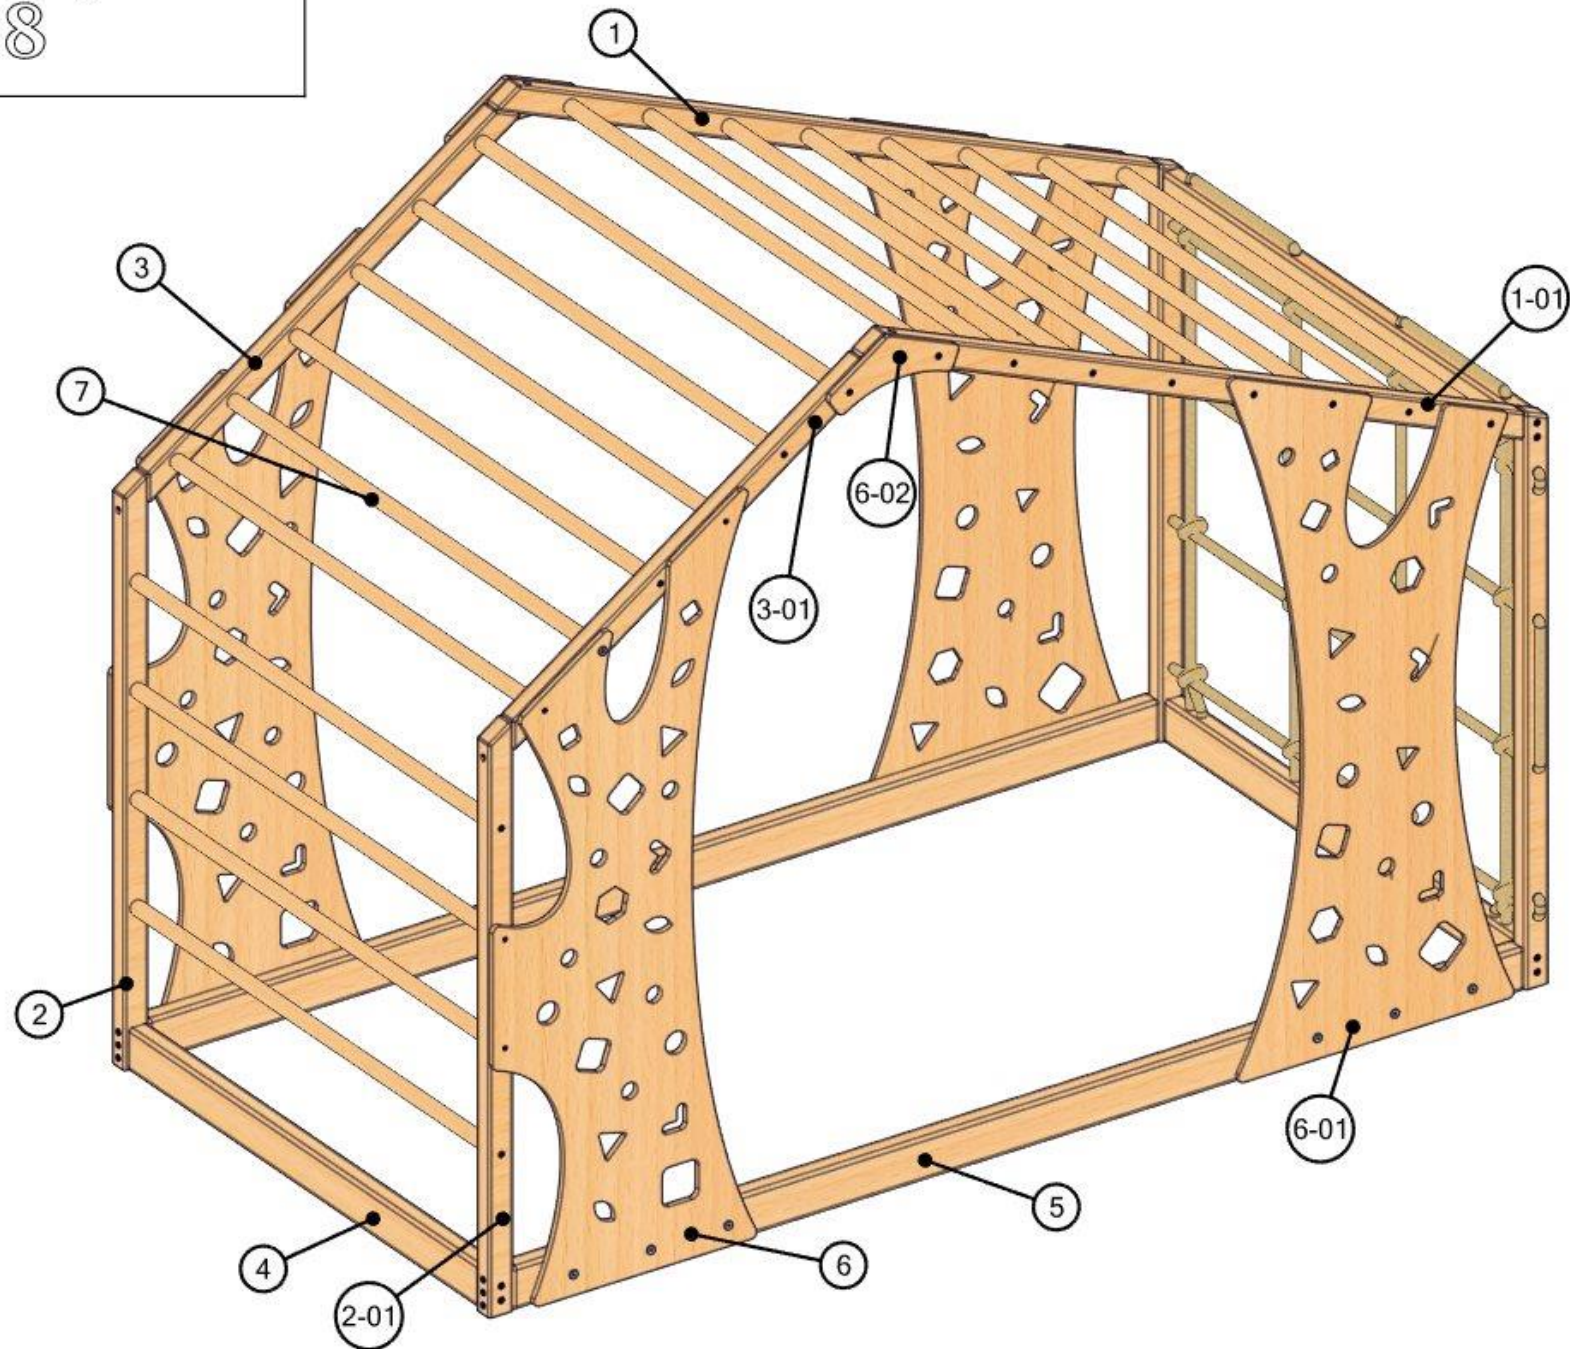

Monkey Bed 75x38

66+3 pcs

80mm

12+1 pcs

30mm

1pc

-Total parts : 33 pcs.
+ panel with rope ladder