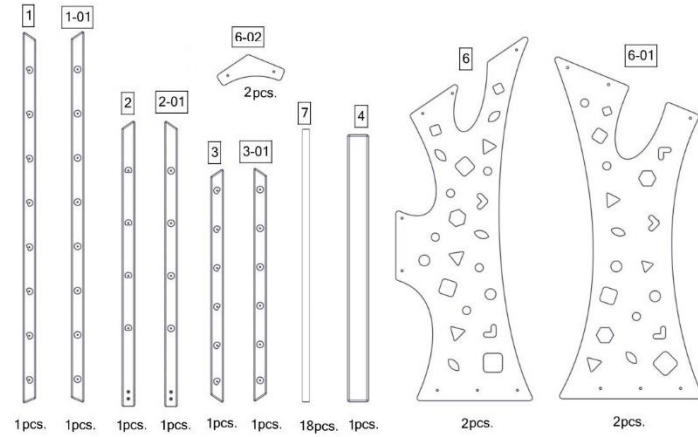

Monkey Bed 75x38

66+3 pcs

80mm

12+1 pcs

30mm

1pc

-Total parts : 33 pcs.
+ panel with rope ladder