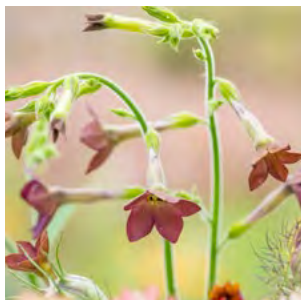

### Nicotiana langsdorfii (Tobacco Plant)

£2.49

All Tobacco plants with scented, green flowers release their fragrance at night. It's a great plant for pollinators and a very useful cutting flower too. Happy to grow in sun or shade and will continue to flower for many months.  
SEN006 200 seeds HHA