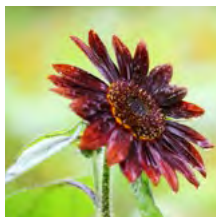

Note: Due to current availability 1-2 packs of seed may be substituted for an alternative variety