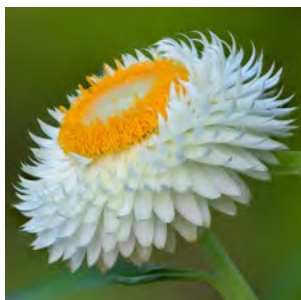

SES026 45 seeds A

Pictured: *Omphalodes linifolia* 'Little Snow White' available on page 44.

**Ipomoea 'Grandpa Ott'**  
(Morning Glory)

£2.49

This vigorous climbing annual is excellent. The twining stems scramble up supports, developing heart-shaped leaves. Summer-Autumn, the foliage is smothered in large, dark, blue-purple tubular flowers with pink star centres. SEI001 30 seeds HHA

**Ipomoea 'Party Dress'**  
(Morning Glory)

£2.49

Large magenta-pink tubular flowers with white star centres, vigorously cover the heart shaped leaves. SEI002 30 seeds HHA

**Ipomoea lobata 'Exotic Love'**  
(Spanish Flag)

£1.99

Vigorous climber, covered in a profusion of flag-shaped flowers fading from red to orange to yellow. SEM003 20 seeds HHA

**Helichrysum 'White'**  
(Strawflower/Everlasting flower)

£2.29

Ideal annual for flower arrangers to grow in the Summer months, as the more you cut, the more you get. SEH003 350 seeds HHA

£2.49

Vigorous annual climber with sky-blue trumpet-shaped flowers. Ideal for trellis or wigwams. SEI003 85 seeds HHA

**Limonium 'Heavenly Blue'** £2.49  
(Statice)

A traditional-looking blue Statice with indigo blue flowers which last well in water when cut.