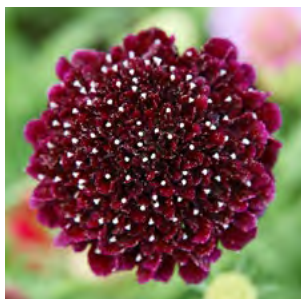

Scabiosa atropurpurea £2.49
'Black Knight' (Pincushion Flower)

Annual or short-lived perennial with dramatic black-velvet pincushion flowers on long swaying stems.

SES003 100 seeds HHA