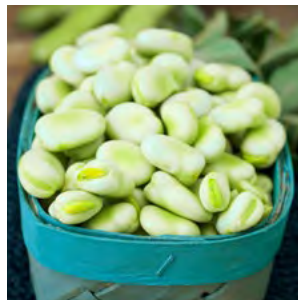

**Beetroot 'Boltardy'** £1.99

Well known and very popular Beetroot, crops very reliably even in extreme conditions.

SEB029 350 seeds

**Beetroot  
'Burpees Golden'** £2.29

A golden variety of beetroot, with orange skin and a sweet, mild flavour.

SEB019 25 seeds

**Beetroot  
'Chioggia'** £2.29

A sweet and tender-pink Beetroot with a striking ringed interior that looks fabulous in salads.

SEB004 300 seeds

**Beetroot  
'Detroit'** £2.29

A dark red variety of beetroot producing high yields and good taste.

SEB005 275 seeds

**Broad Bean** £2.49  
**'Aquadulce Claudia'**  
 The best Autumn-sowing Broad Bean variety for earlier harvests the following Spring/Summer.  
 SEB011 45 seeds

**Broad Bean** £2.99  
**'Bunyards Exhibition'**  
 Very reliable heritage variety that can be sown in the Autumn and Spring.  
 SEB026 65 seeds