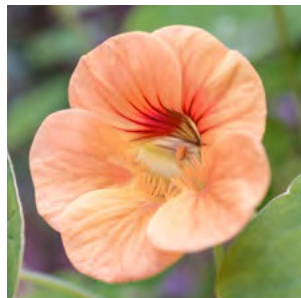

Tropaeolum 'Salmon Baby' £2.49
(Nasturtium)

An unusual compact Nasturtium variety with coral-pink flowers and a bushy habit.

SEN017 30 seeds HHA