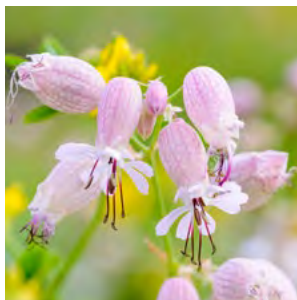

**Silene vulgaris**  
(Bladder Campion)

£2.29

Pretty native wildflower with balloon like white flowers. Attracts insects with a clove-like scent.  
SES044 200 seeds P

**Verbascum thapsus**  
(Mullein)

£2.29