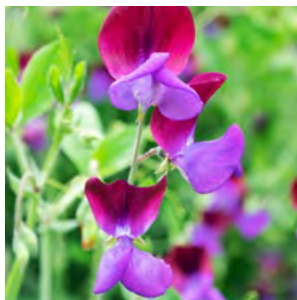

Lathyrus 'Matucana' £2.49
(Sweet Pea)

Delicate Sweet Pea with intensely-scented two-tone flowers in maroon and purple.
SES017 20 seeds HA