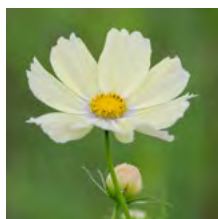

From left to right:

Antirrhinum 'The Rose'

Cosmos 'Lemonade'

Cleome 'Rose Queen'
Spider Flower

Lathyrus 'High Scent'
Sweet Pea

Centaurea 'Double Blue'
Cornflowers

Helianthus 'Red Sun'
Sunflowers

Lathyrus 'Beaujolais'
Sweet Pea

Ammi majus
Bishop's Flower

Dianthus barbatus 'Messenger'
(biennial, so flowers in year 2)

Zinnia elegans 'Envy'