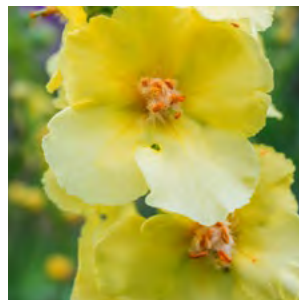

£2.49

Spectacular grown in large drifts with masses of purple flower clusters on tall stems. Loved by pollinators.

SEV002 250 seeds P

**Verbascum thapsus**  
(Mullein)

£2.29

Architectural plants with rosettes of grey foliage and tall spires covered in yellow flowers.