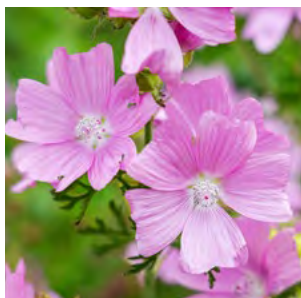

Malva moschata £2.29
(Musk Mallow)
Bushy perennial wildflower with masses of large pink flowers throughout Summer
SEM015 50 seeds P