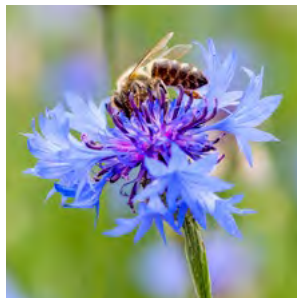

SEC012 50 seeds P

**Centaurea cyanus** £1.99  
(Cornflower)

The classic wild cornflower. Bright blue flowers particularly attractive to pollinators.

SEC046 175 seeds HA

**Centaurea nigra** £2.29  
(Common Knapweed)