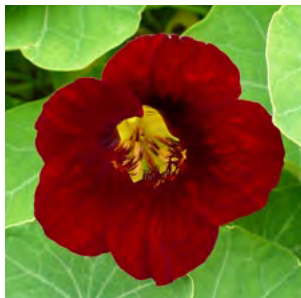

Tropaeolum 'Black Velvet' £2.49
(Nasturtium)

A dark almost black-velvet Nasturtium with edible flowers and leaves.

SEN001 30 seeds HHA