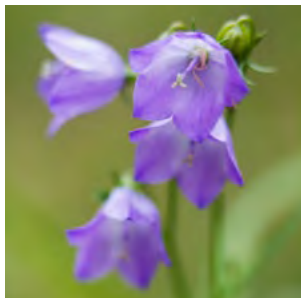

SEB006 50 seeds HA

**Borage – White**  
(*Borago officinalis*)

£1.99

A white form of this popular annual herb. Nectar rich and also loved by bees.

SEB023 50 seeds HA

**Campanula rotundifolia** £2.49  
(Common harebell)