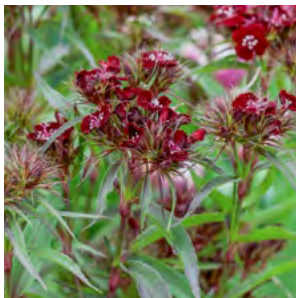

Dianthus Nigrescens £2.29
(Sweet William)

Heavily-scented dark burgundy-chocolate flowers that make excellent cut flowers.

SED003 100 seeds P