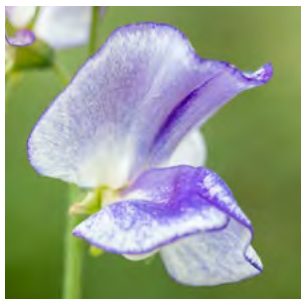

Lathyrus 'Blue Ripple' £2.49
(Sweet Pea)

A pretty and easy-to-grow annual climber, with pure white petals rippled with blue streaks.

SES034 20 seeds HA