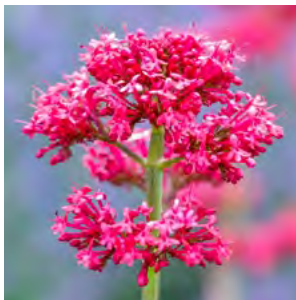

Centranthus ruber £2.29
(Red Valerian)

Easy to grow mid-sized perennials producing clumps of pinky-red star-shaped flowers.

SEC015 150 seeds A/P