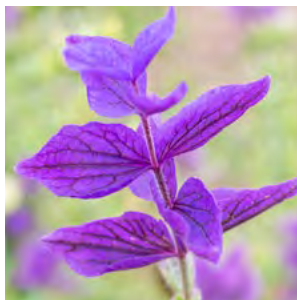

Salvia viridis 'Blue Monday' £2.29
(Clary sage, Annual Sage)

An annual with a long season of interest. Well-suited for use as a cut or dried flower.

SES028 100 seeds HA