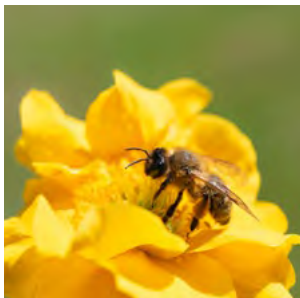

**Gypsophila elegans Rosea**  
(Baby's Breath)

£1.99

A fast-growing pretty annual with delicate pink flowers. Ideal as a cutting flower.  
SEG008 1000 seeds A

**Gypsophila elegans**  
'Covent Garden' (Baby's Breath)

£1.99

Hardy annual producing clouds of single white flowers. Makes an excellent cut flower.  
SEG004 1350 seeds HA

**Gaem 'Lady Stratheden'** £2.29  
(Avens)

A popular herbaceous perennial with double-yellow blooms shooting from full rosettes of attractive foliage.