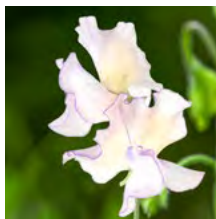

From left to right:

Antirrhinum 'The Rose'

Cosmos 'Lemonade'

Cleome 'Rose Queen'
Spider Flower

Lathyrus 'High Scent'
Sweet Pea

Centaurea 'Double Blue'
Cornflowers

Helianthus 'Red Sun'
Sunflowers

Lathyrus 'Beaujolais'
Sweet Pea

Ammi majus
Bishop's Flower

Dianthus barbatus 'Messenger'
(biennial, so flowers in year 2)

Zinnia elegans 'Envy'