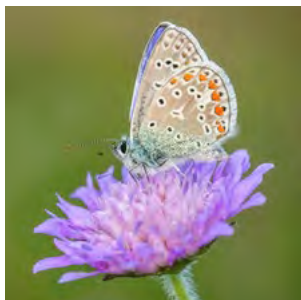

Masses of brightly coloured daisy-like annual wildflower, very attractive to pollinators.

SEC073 250 seeds A

**Knautia arvensis** £2.29  
(Field Scabious)

Lavender-coloured scabious-like flowers from mid Summer-Autumn. Attractive to bees and butterflies.