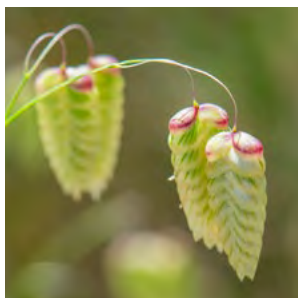

Briza maxima £2.49
(Greater Quaking Grass)

An annual grass with dainty nodding flower heads, useful for cutting and drying.

SEB009 255 seeds HA