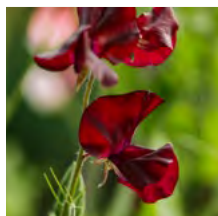

Note: Due to current availability 1-2 packs of seed may be substituted for an alternative variety