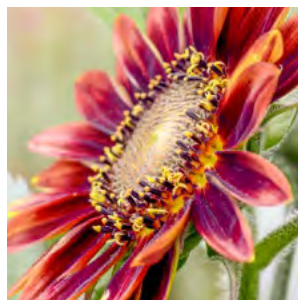

Helianthus 'Velvet Queen' £2.49 (Sunflower)

An impressive, branching variety of Sunflower with deep copper-red petals and black centres.

SES026 45 seeds A