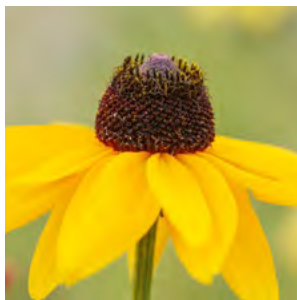

Rudbeckia hirta 'Marmalade' £2.29
(Black-Eyed Susan)

Coneflower with vibrant yellow daisy-like flowers. A magnet for pollinators. Suitable for pots and borders.

SER016 500 seeds HHA/P