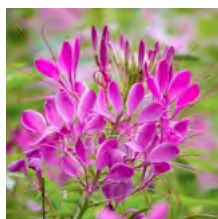

From left to right:

Antirrhinum 'The Rose'

Cosmos 'Lemonade'

Cleome 'Rose Queen'
Spider Flower

Lathyrus 'High Scent'
Sweet Pea

Centaurea 'Double Blue'
Cornflowers

Helianthus 'Red Sun'
Sunflowers

Lathyrus 'Beaujolais'
Sweet Pea

Ammi majus
Bishop's Flower

Dianthus barbatus 'Messenger'
(biennial, so flowers in year 2)

Zinnia elegans 'Envy'