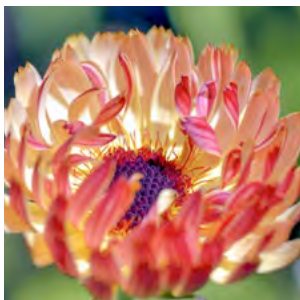

Calendula

Calendula 'Sherbet Fizz' £2.49
(Pot Marigold)

A striking cream-flowered form of pot Marigold with deeper red on the petal reverse. Easy to grow.

SEC005 100 seeds HA