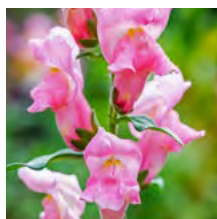

From left to right:

Antirrhinum 'The Rose'

Cosmos 'Lemonade'

Cleome 'Rose Queen'
Spider Flower

Lathyrus 'High Scent'
Sweet Pea

Centaurea 'Double Blue'
Cornflowers

Helianthus 'Red Sun'
Sunflowers

Lathyrus 'Beaujolais'
Sweet Pea

Ammi majus
Bishop's Flower

Dianthus barbatus 'Messenger'
(biennial, so flowers in year 2)

Zinnia elegans 'Envy'