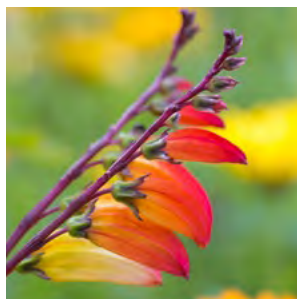

Ipomoea lobata 'Exotic Love'
(Spanish Flag)

£1.99

Vigorous climber, covered in a profusion of flag-shaped flowers fading from red to orange to yellow. SEM003 20 seeds HHA