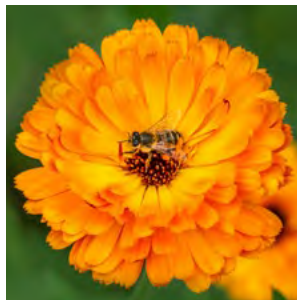

Calendula 'Indian Prince' £2.49
(Pot Marigold)

Deep orange pot Marigold with a red centre and a red petal reverse. Very attractive.

SEC065 100 seeds HA