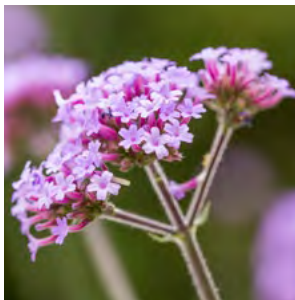

Verbena bonariensis
(Purple Top)

£2.49

Spectacular grown in large drifts with masses of purple flower clusters on tall stems. Loved by pollinators.

SEV002 250 seeds P