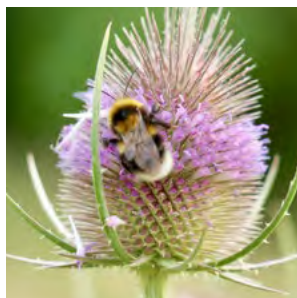

Dipsacus fullonum £2.29
(Teasel)

Architectural biennials with spiky, cone-shaped flowers. Good for drying and loved by wildlife..

SED013 50 seeds HB