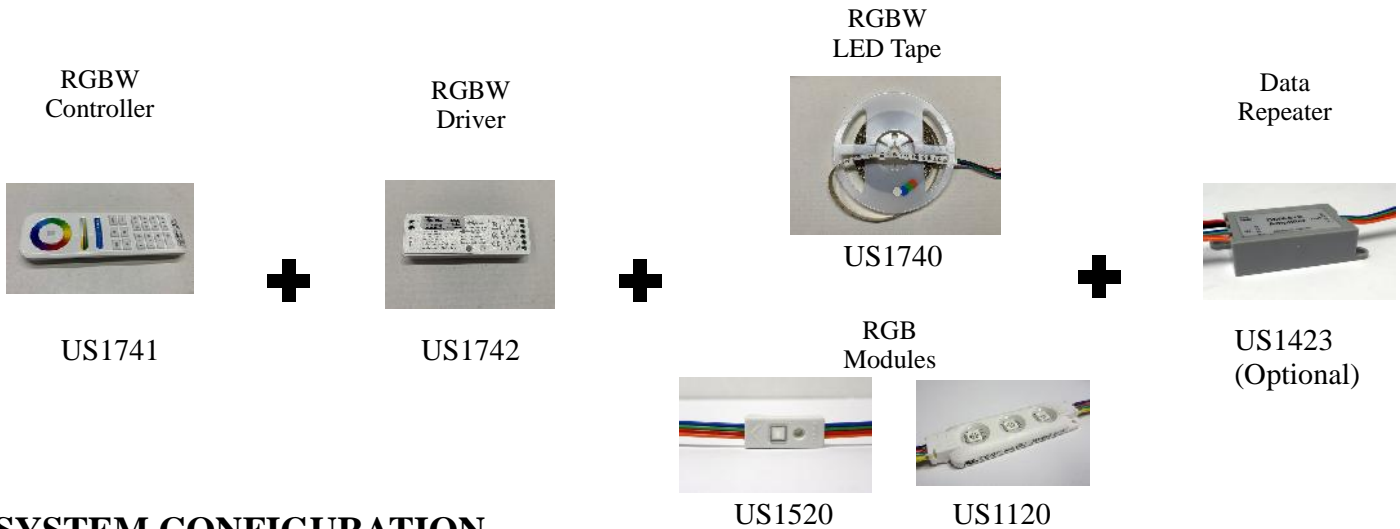

JAZZ SERIES

Vibrant, Full Color RGB Systems

JAZZ ZONE RGB SYSTEM COMPONENTS

SYSTEM CONFIGURATION

SYSTEM FEATURES

RGBW controller US1741 is the wireless solution to address 8 ZONES of color changing effects on clusters of RGBW modules. Each US1742 driver receive signal from controller and show the desired color effects of each ZONE. A data repeater can be added to extend the effects to another cluster of RGB modules.