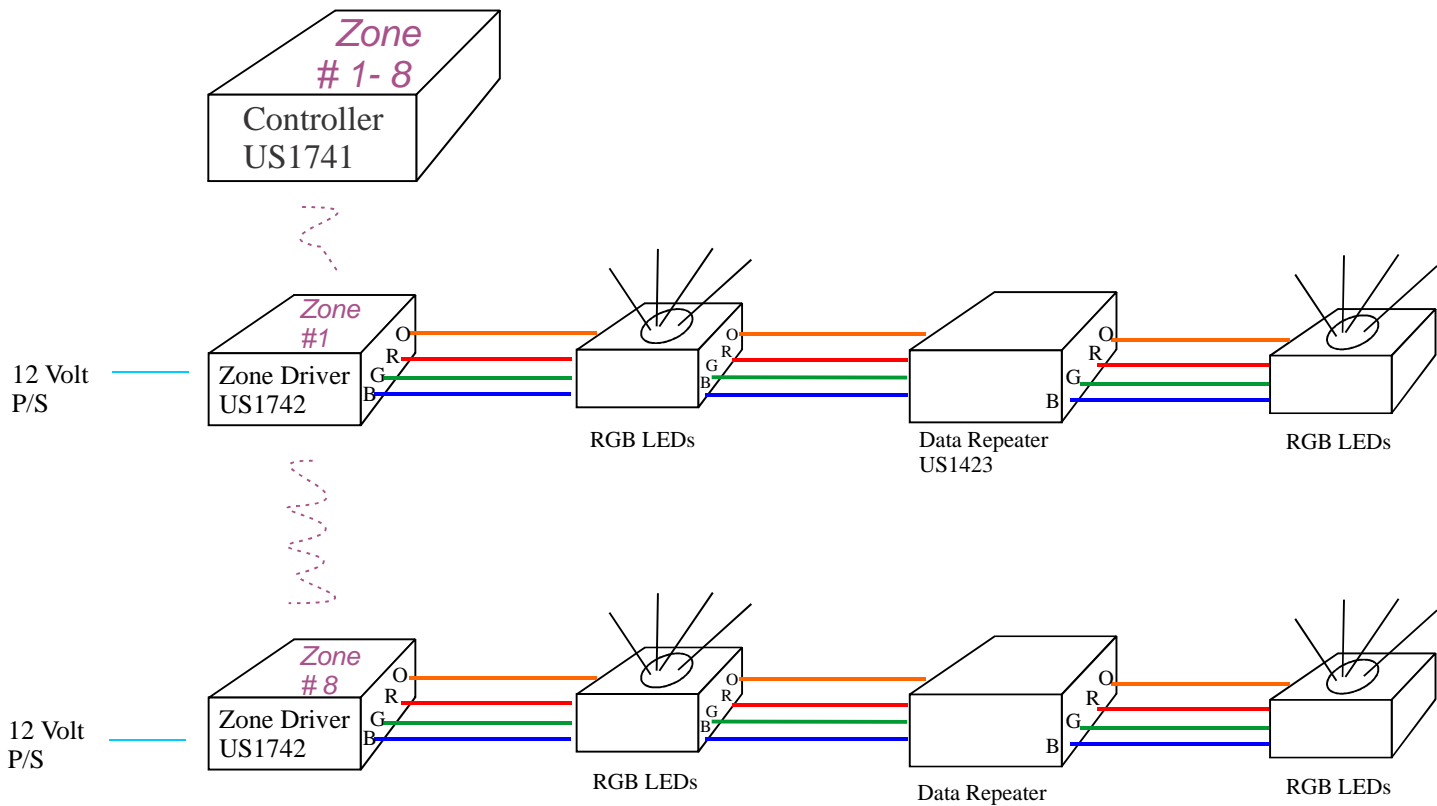

JAZZ SERIES

Vibrant, Full Color RGB Systems

JAZZ ZONE RGB SYSTEM COMPONENTS

SYSTEM CONFIGURATION

SYSTEM FEATURES

RGBW controller US1741 is the wireless solution to address 8 ZONES of color changing effects on clusters of RGBW modules. Each US1742 driver receive signal from controller and show the desired color effects of each ZONE. A data repeater can be added to extend the effects to another cluster of RGB modules.