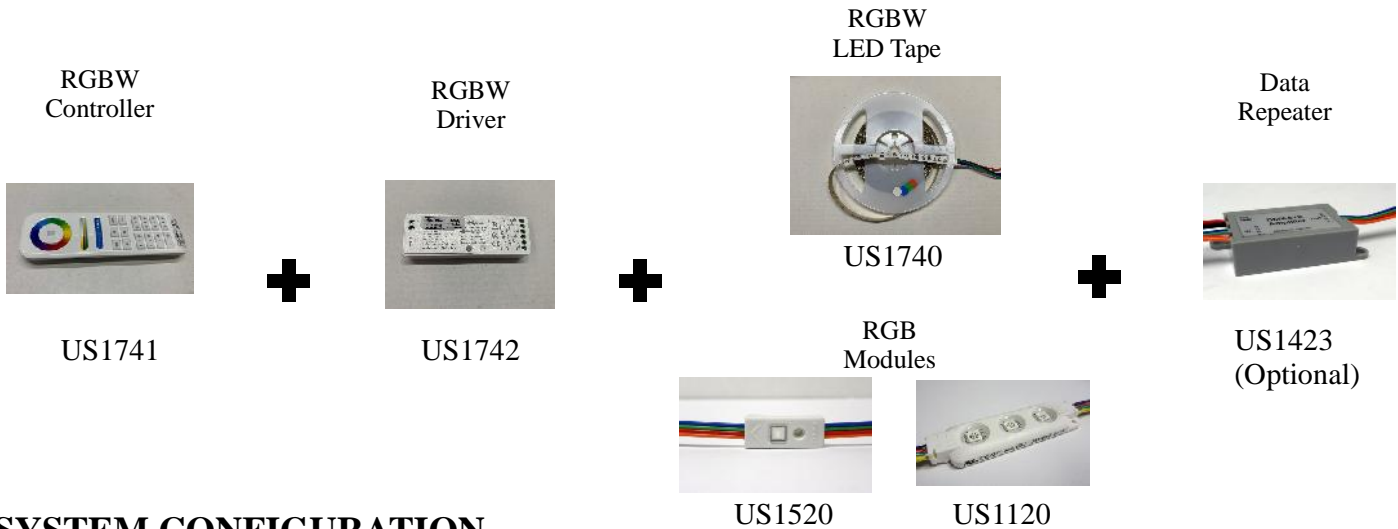

JAZZ SERIES

Vibrant, Full Color RGB Systems

JAZZ ZONE RGB SYSTEM COMPONENTS

SYSTEM CONFIGURATION

SYSTEM FEATURES

RGBW controller US1741 is the wireless solution to address 8 ZONES of color changing effects on clusters of RGBW modules. Each US1742 driver receive signal from controller and show the desired color effects of each ZONE. A data repeater can be added to extend the effects to another cluster of RGB modules.