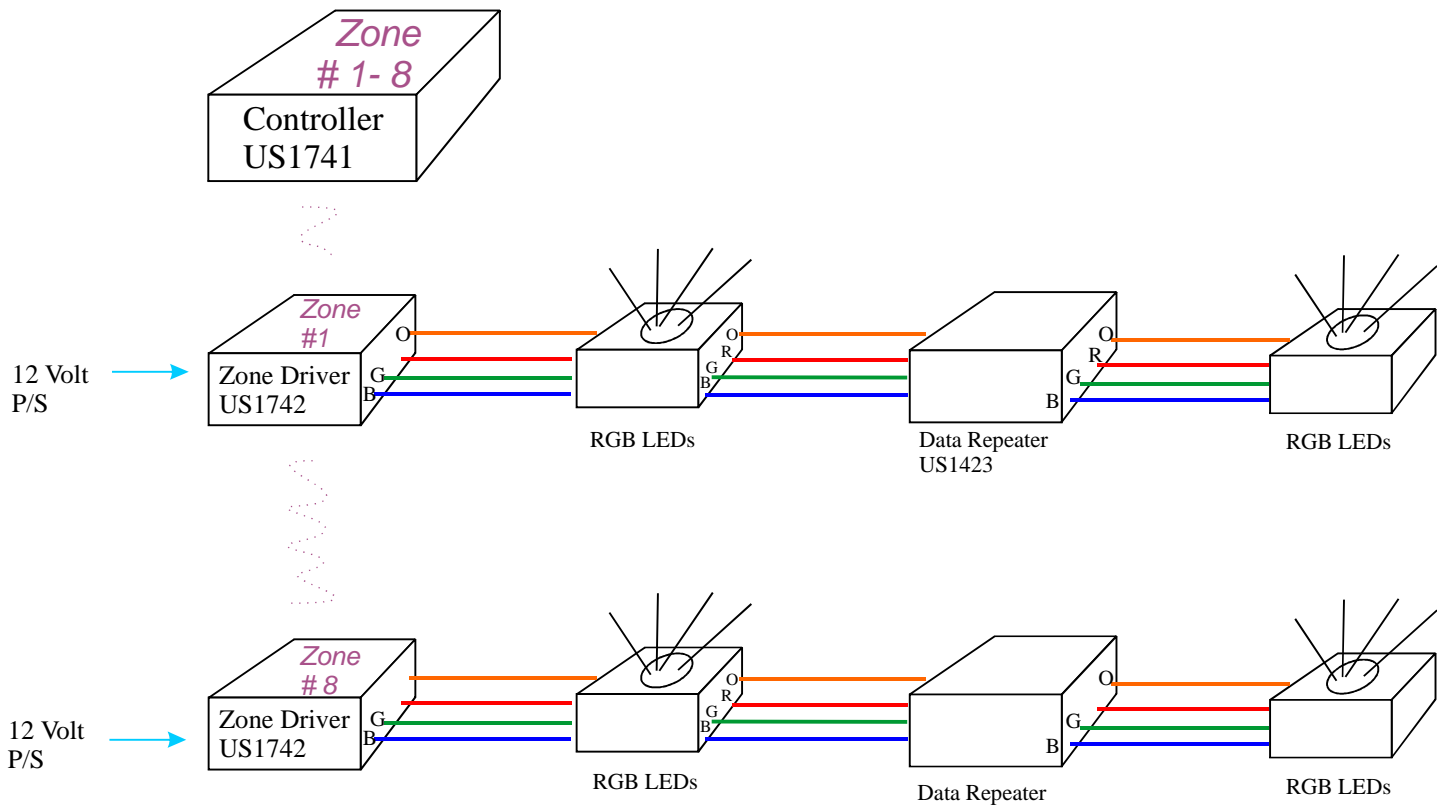

JAZZ SERIES

Vibrant, Full Color RGB Systems

JAZZ ZONE RGB SYSTEM COMPONENTS

SYSTEM CONFIGURATION

SYSTEM FEATURES

RGBW controller US1741 is the wireless solution to address 8 ZONES of color changing effects on clusters of RGBW modules. Each US1742 driver receive signal from controller and show the desired color effects of each ZONE. A data repeater can be added to extend the effects to another cluster of RGB modules.