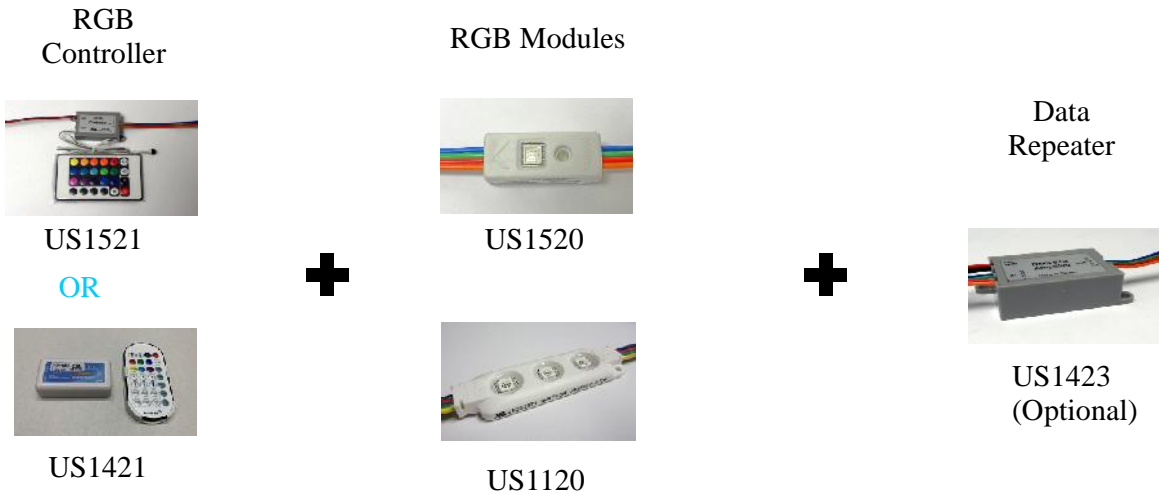

JAZZ SERIES

Vibrant, Full Color RGB Systems

JAZZ LITE RGB SYSTEM COMPONENTS

SYSTEM CONFIGURATION

SYSTEM FEATURES

RGB controller US1421/ US1521 controls up to 60 RGB modules. A data repeater is added to extend the data signal to another 60 RGB modules.

RGB controller US1421 / US1521 sends data signals to the entire RGB system, and not the individual modules. To address individual or a string of modules, you need our advance RGB systems: JAZZ Standard or JAZZ Ultra.

US1421 (RGB controller) comes with 7 fixed colors, DIY custom color is available thru the individual adjustment button for RGB LEDs. Remote key pad is included which provides additional adjustment for brightness and color changing speed.

US1521 (RGB controller) comes with 16 fixed colors and 4 changing color effects. Remote key pad is included which provides additional adjustment for brightness and color changing speed.