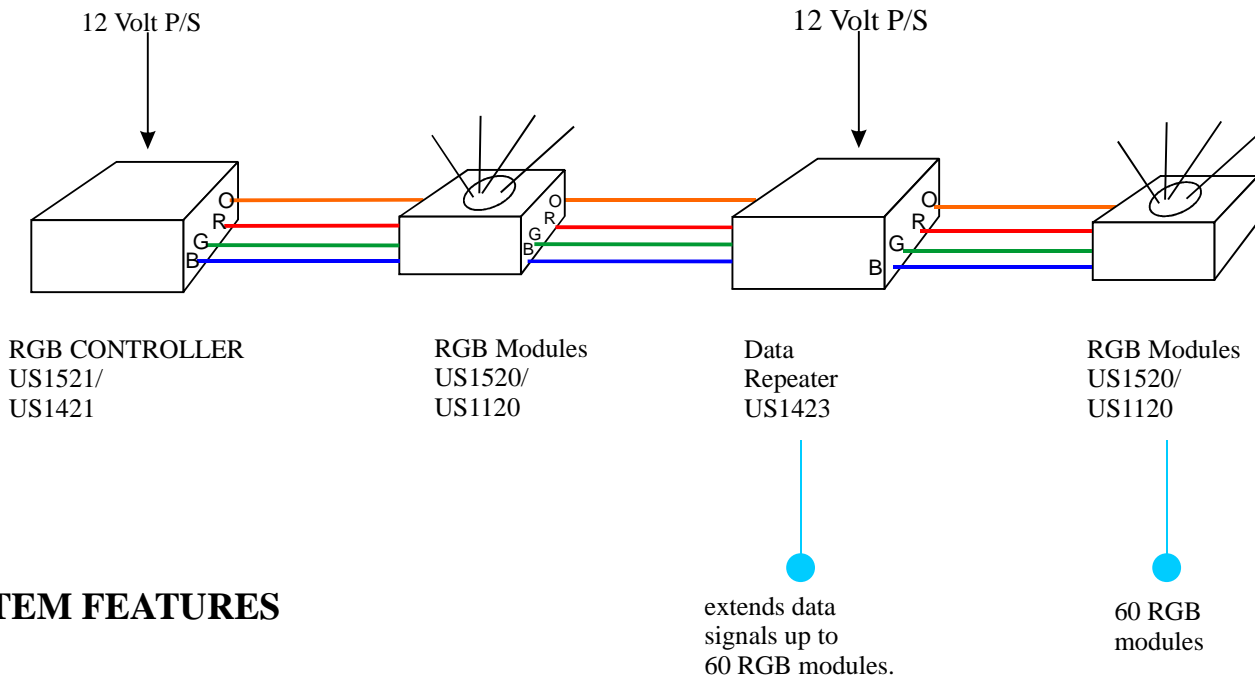

JAZZ SERIES

Vibrant, Full Color RGB Systems

JAZZ LITE RGB SYSTEM COMPONENTS

SYSTEM CONFIGURATION

SYSTEM FEATURES

RGB controller US1421/ US1521 controls up to 60 RGB modules. A data repeater is added to extend the data signal to another 60 RGB modules.

RGB controller US1421 / US1521 sends data signals to the entire RGB system, and not the individual modules. To address individual or a string of modules, you need our advance RGB systems: JAZZ Standard or JAZZ Ultra.

US1421 (RGB controller) comes with 7 fixed colors, DIY custom color is available thru the individual adjustment button for RGB LEDs. Remote key pad is included which provides additional adjustment for brightness and color changing speed.