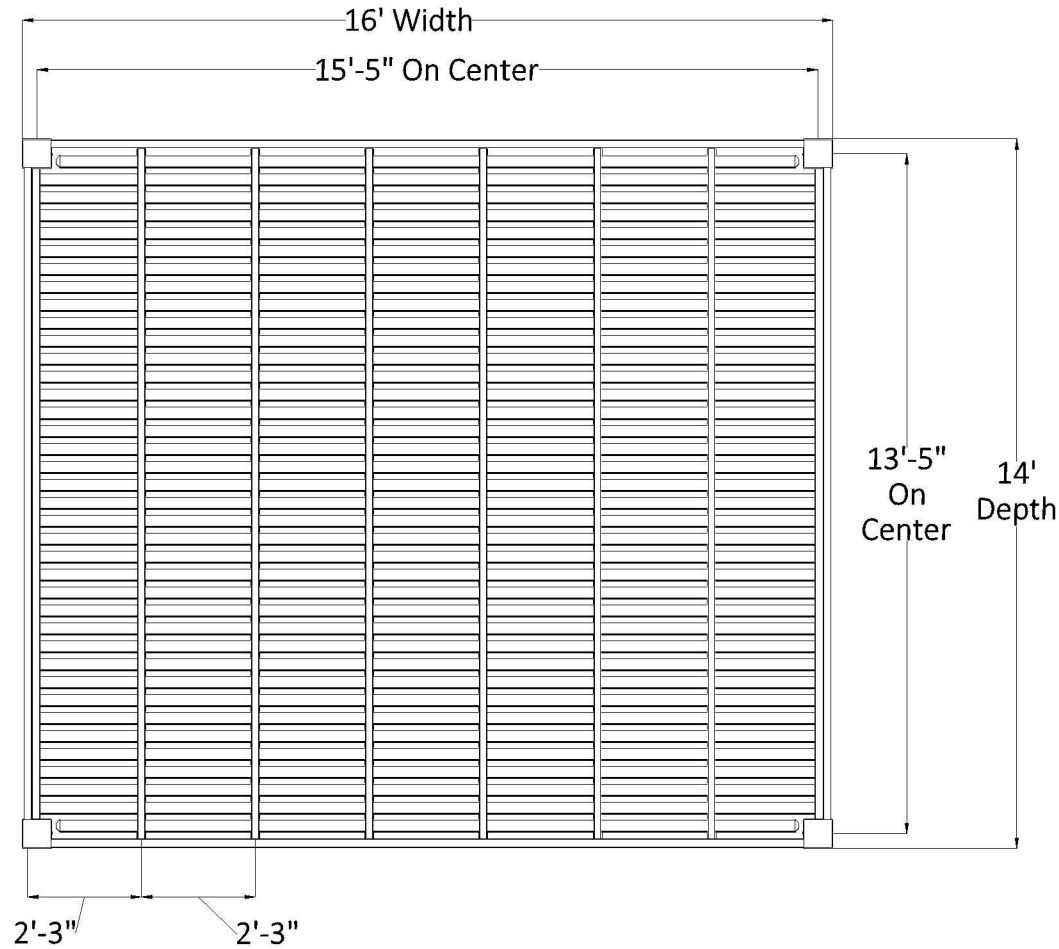

PLAN VIEW

FRONT ELEVATION

SIDE ELEVATION

14' x 16' FREESTANDING PERGOLA

SunsetPergolaKits.com

(877) 760-6992

Sunset
PERGOLA KITS

14' x 16' FREESTANDING PERGOLA