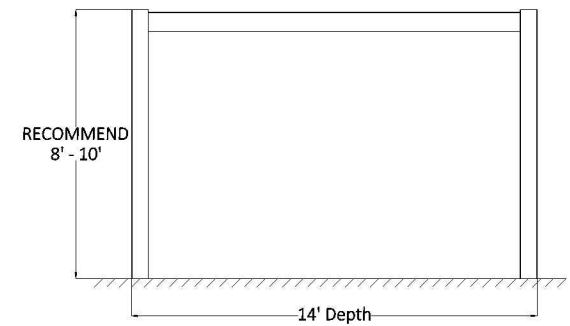

PLAN VIEW

FRONT ELEVATION

SIDE ELEVATION

14' x 16' FREESTANDING PERGOLA

SunsetPergolaKits.com

(877) 760-6992

Sunset
PERGOLA KITS

14' x 16' FREESTANDING PERGOLA