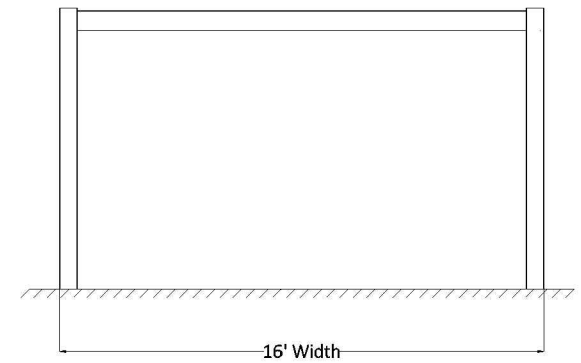

PLAN VIEW

FRONT ELEVATION

SIDE ELEVATION

14' x 16' FREESTANDING PERGOLA

SunsetPergolaKits.com

(877) 760-6992

Sunset
PERGOLA KITS

14' x 16' FREESTANDING PERGOLA