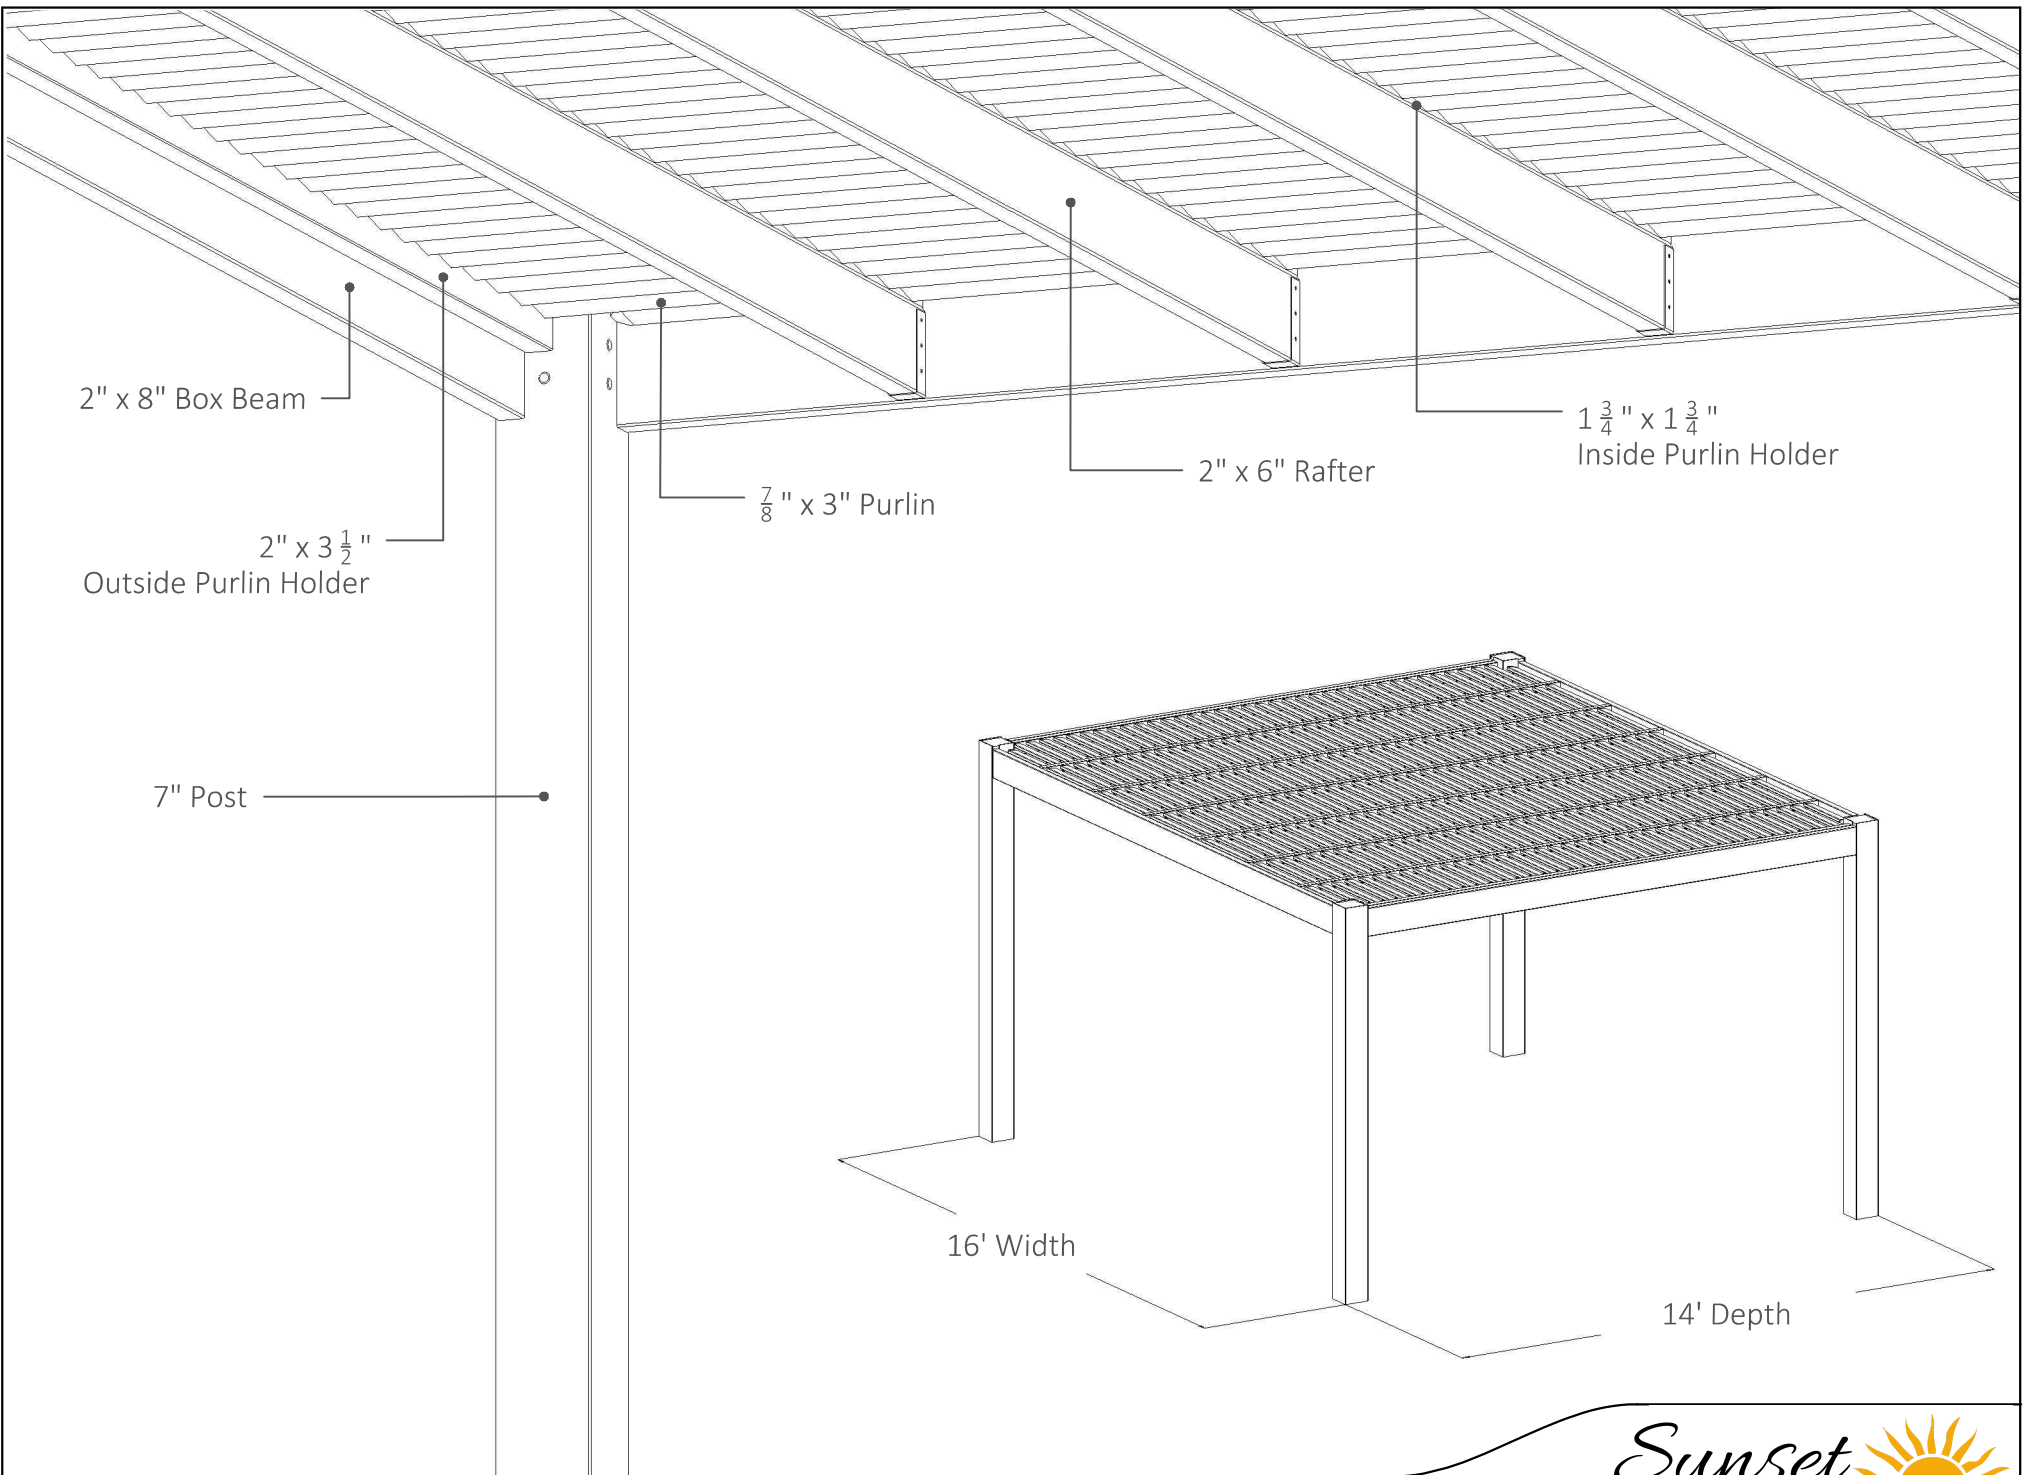

PLAN VIEW

FRONT ELEVATION

SIDE ELEVATION

14' x 16' FREESTANDING PERGOLA

SunsetPergolaKits.com

(877) 760-6992

Sunset
PERGOLA KITS

14' x 16' FREESTANDING PERGOLA