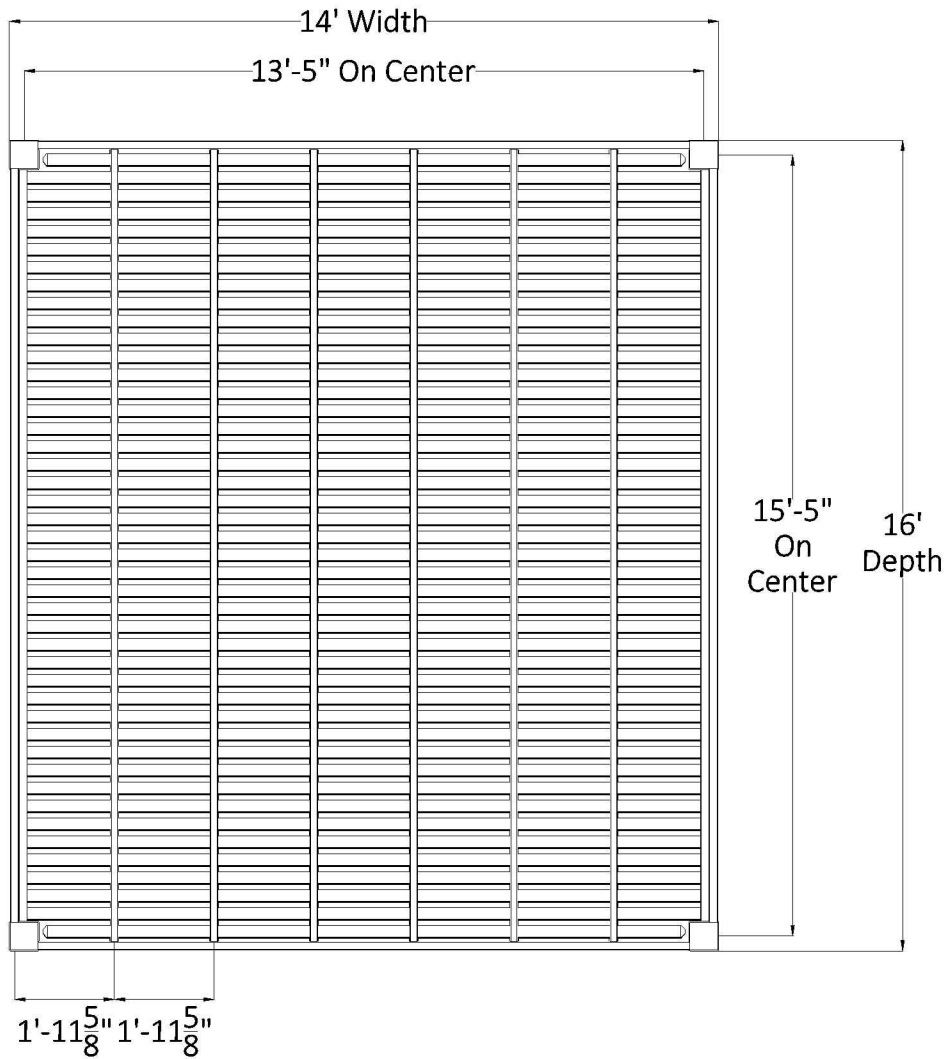

PLAN VIEW

FRONT ELEVATION

SIDE ELEVATION

16' x 14' FREESTANDING PERGOLA

SunsetPergolaKits.com

(877) 760-6992