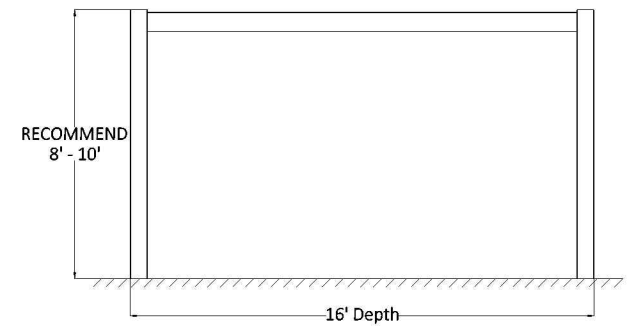

PLAN VIEW

FRONT ELEVATION

SIDE ELEVATION

16' x 14' FREESTANDING PERGOLA

SunsetPergolaKits.com

(877) 760-6992