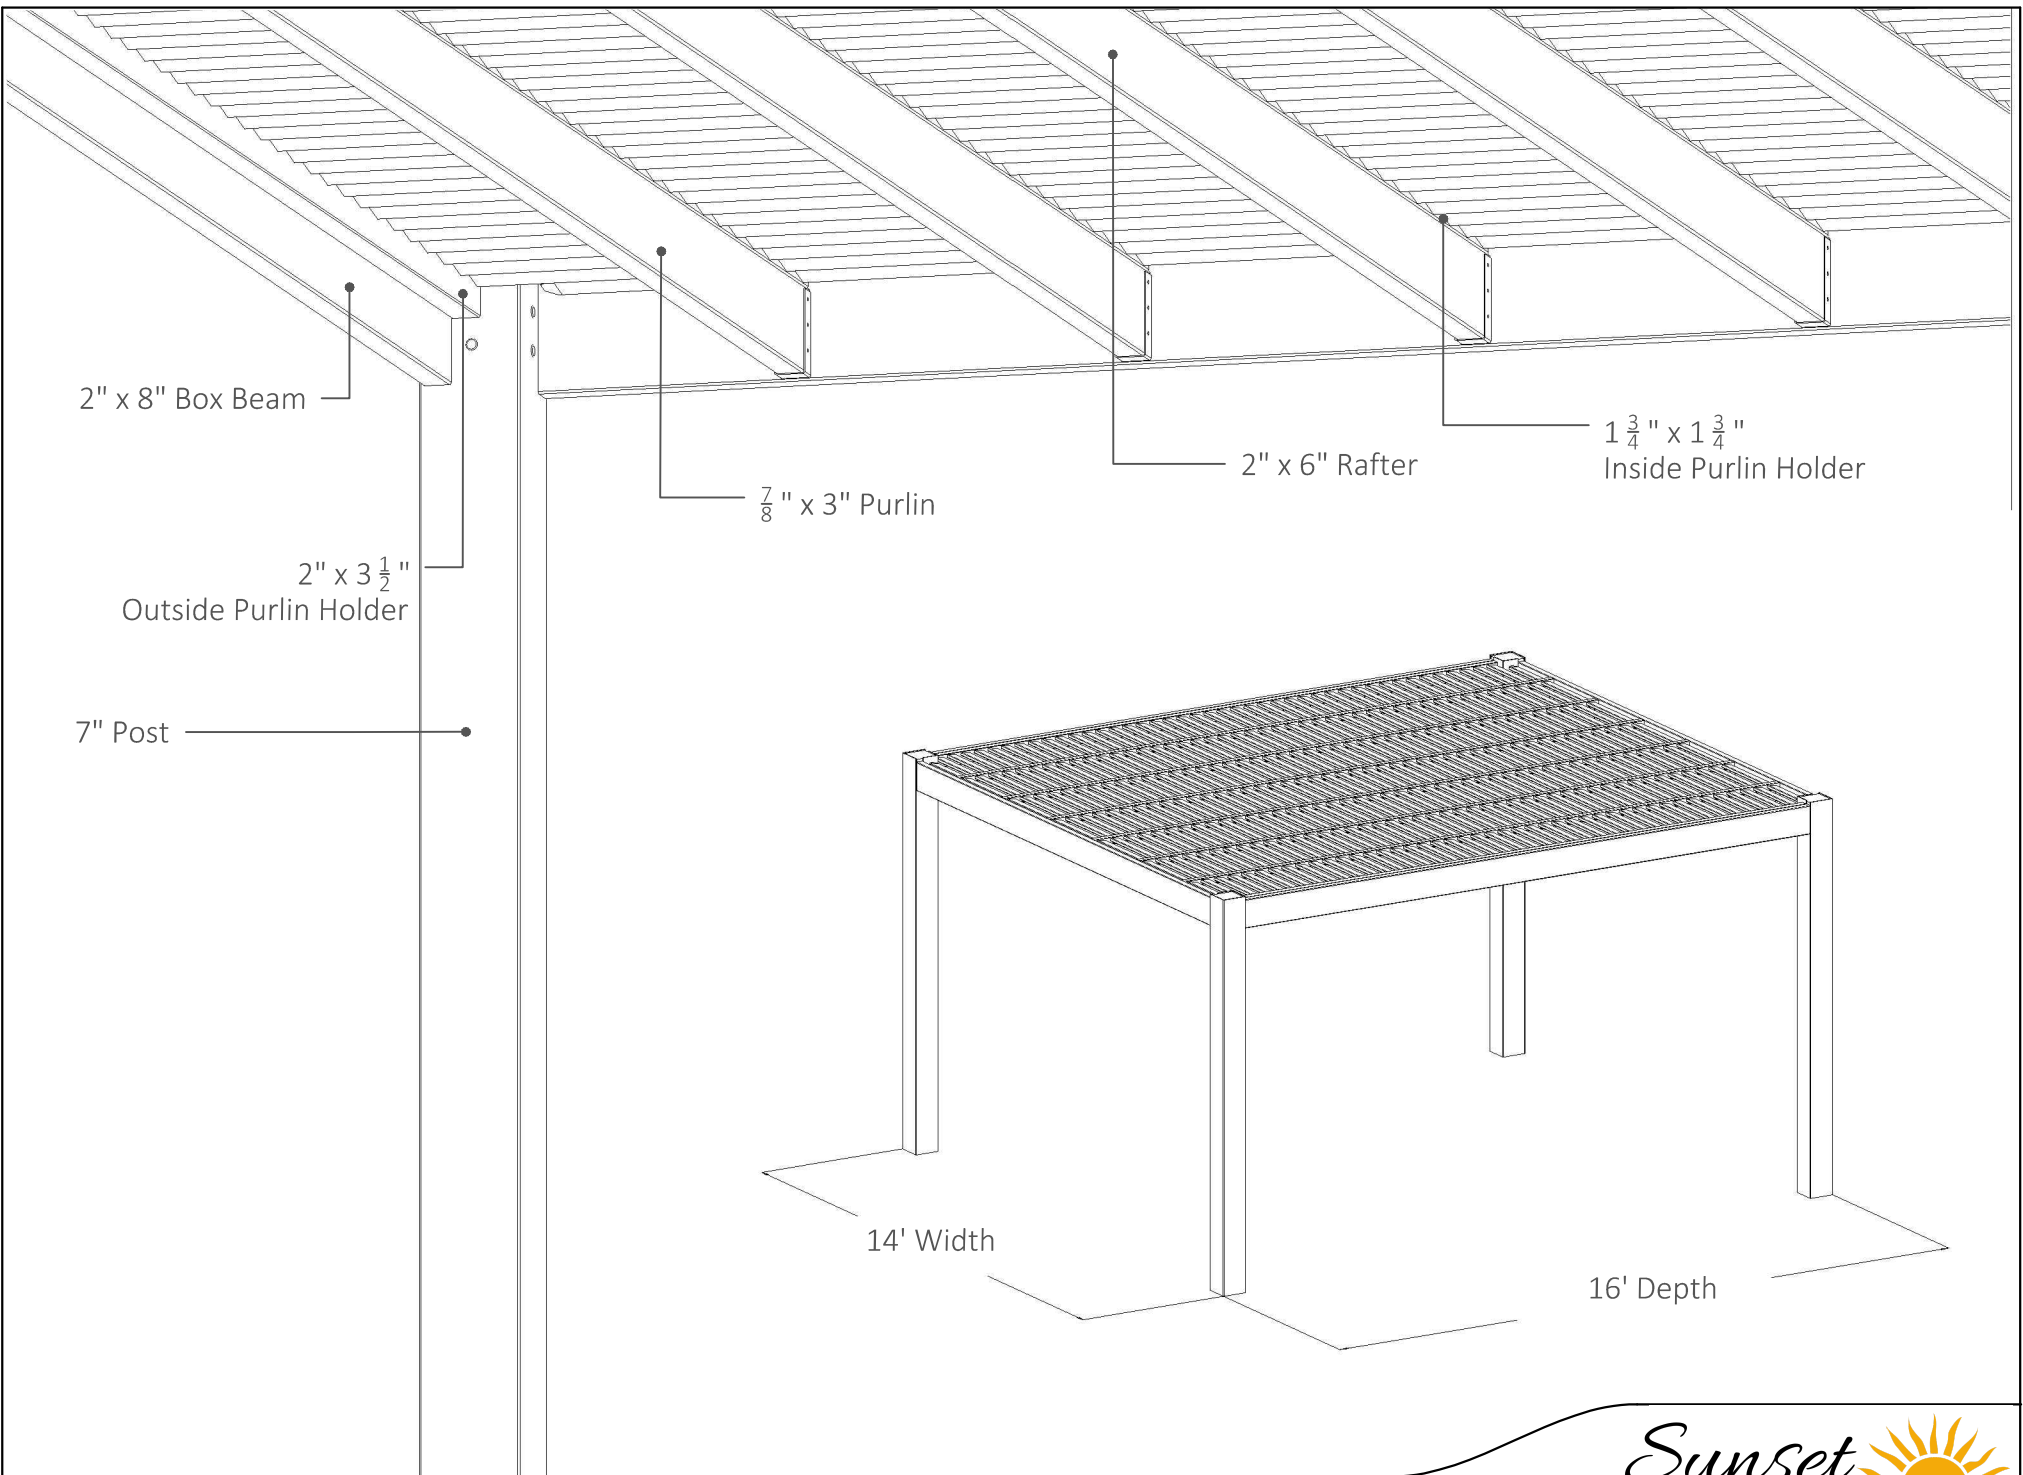

PLAN VIEW

FRONT ELEVATION

SIDE ELEVATION

16' x 14' FREESTANDING PERGOLA

SunsetPergolaKits.com

(877) 760-6992