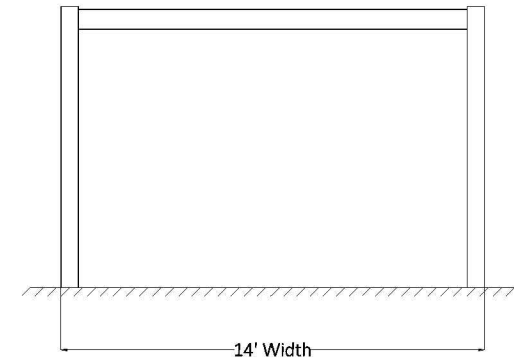

PLAN VIEW

FRONT ELEVATION

SIDE ELEVATION

16' x 14' FREESTANDING PERGOLA

SunsetPergolaKits.com

(877) 760-6992