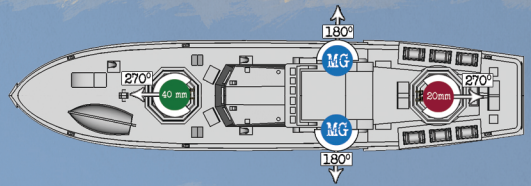

0 1 2 3 4 5 6 7 8 9

Additional equipment

Hull points:

50

Harbour Defence Motor Launch

British Royal Navy

- 40mm (2pdr) x1
- 20 mm gun x1
- Radar / Sonar
- MG x2
- Smoke
- Depth Charges

45° TURN ANGLE

SMALL VESSEL

10 20 30 40 50