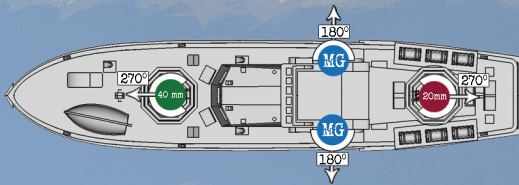

Additional equipment

Hull points: 50

HMS Medusa HDML

British Royal Navy

- 40mm (2pdr) x1
- 20 mm gun x1
- Radar / Sonar
- MG x2
- Smoke
- Depth Charges

SLOW: 6

COMBAT: 12

FULL: 18

45° TURN ANGLE

SMALL VESSEL

10 20 30 40 50