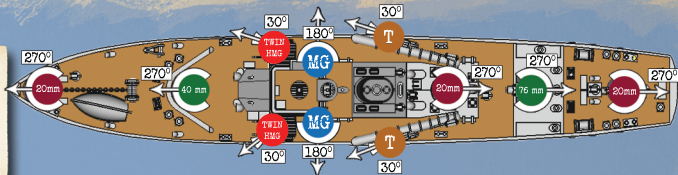

Additional equipment

Hull points:

90

Denny Class SGB

British Royal Navy

- 40mm (2pdr) x1
- 20 mm gun x3
- Twin HMG x2
- Torpedo x2
- 76mm (3") x1
- MG x2
- Smoke
- Depth Charges

SLOW: 10

COMBAT: 22

FULL: 34

45° TURN ANGLE

MEDIUM VESSEL

10

20

30

40

50