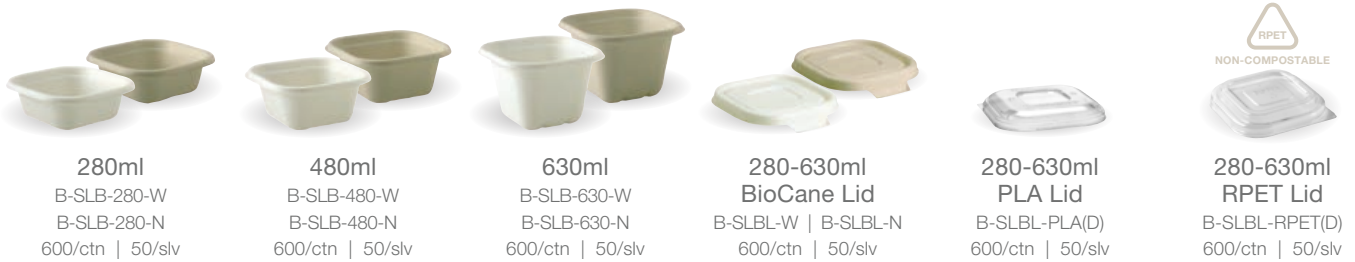

SUGARCANE TAKEAWAY CONTAINERS

BioCane Takeaways

BioCane Octa Takeaways