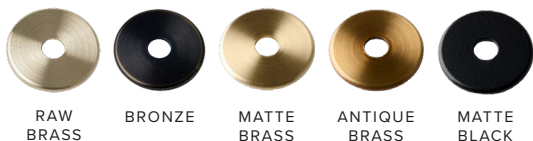

FINISHES:

SHADE:

DETAILS: Simple and versatile, the Thetford is a classic dome-shaped shade that has a functional and timeless appeal.

SWITCH: N/A	MOUNT: Down Rod	UL LISTED: Yes	VOLTAGE: 120v
WIRING: Hard Wired 18 gauge	SOCKET: E26 Medium Base	MAX WATTS: 75w Per Shade	
LOCATION RATING: Indoor		DESIGNED BY: Olde Brick Lighting	