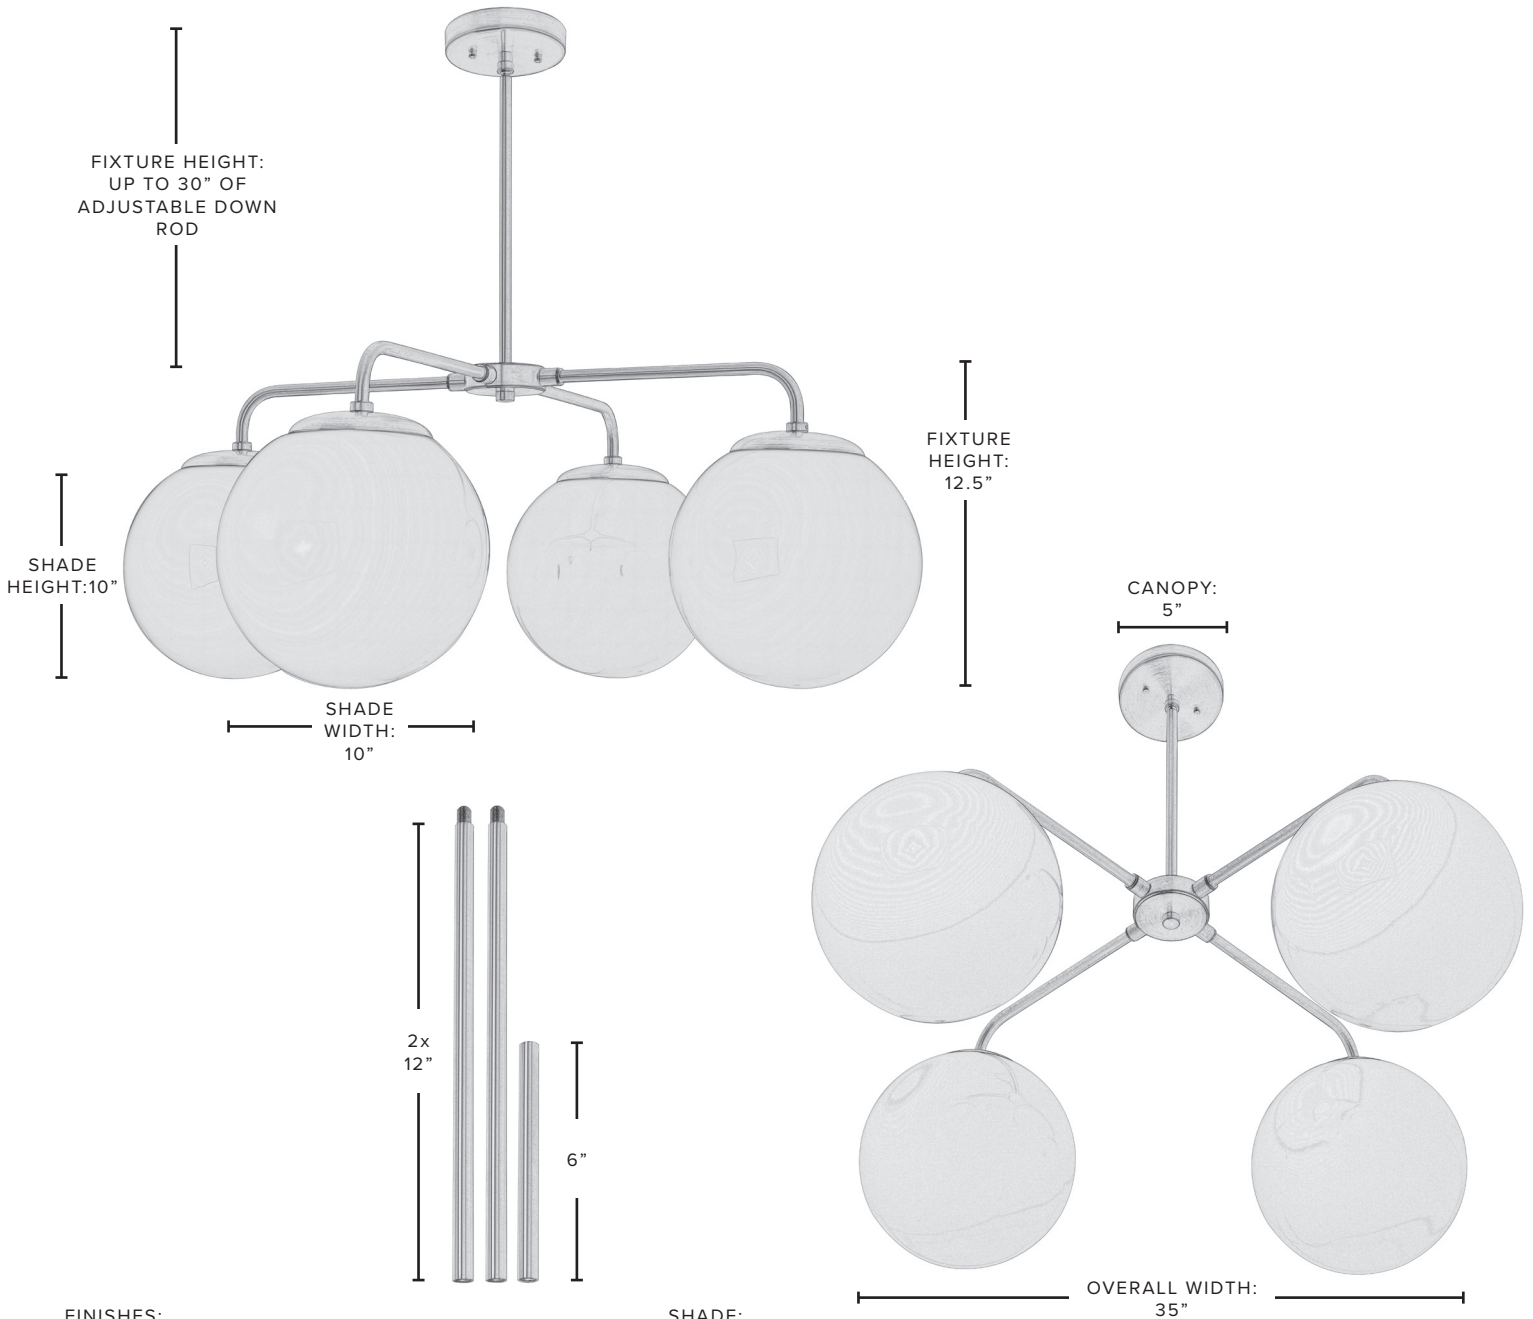

OLDE BRICK

LIGHTING

Bennington Square Chandelier

DOWN ROD FIXTURE

FINISHES:

SHADE:

DETAILS: Modern and sleek, the Bennington Shade adds Mid-Century Modern charm with a dash of dazzling glamour.

SWITCH: N/A	MOUNT: Down Rod	UL LISTED: Yes	VOLTAGE: 120v
WIRING: Hard-wired	SOCKET: E26 Medium Base	MAX WATTS: 60w Per Shade	
LOCATION RATING: Indoor		DESIGNED BY: Olde Brick Lighting	