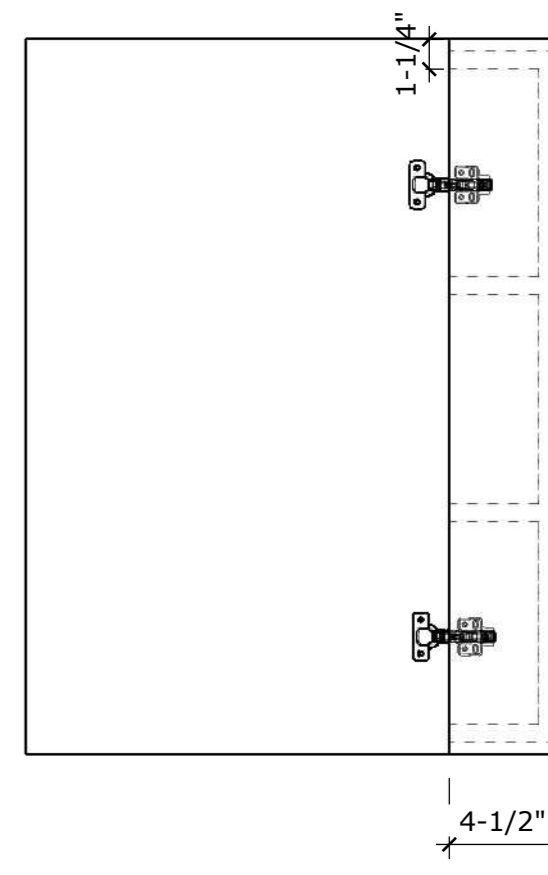

PERSPECTIVE

PLAN

FRONT ELEVATION

SIDE ELEVATION

MODEL NAME: SC 450