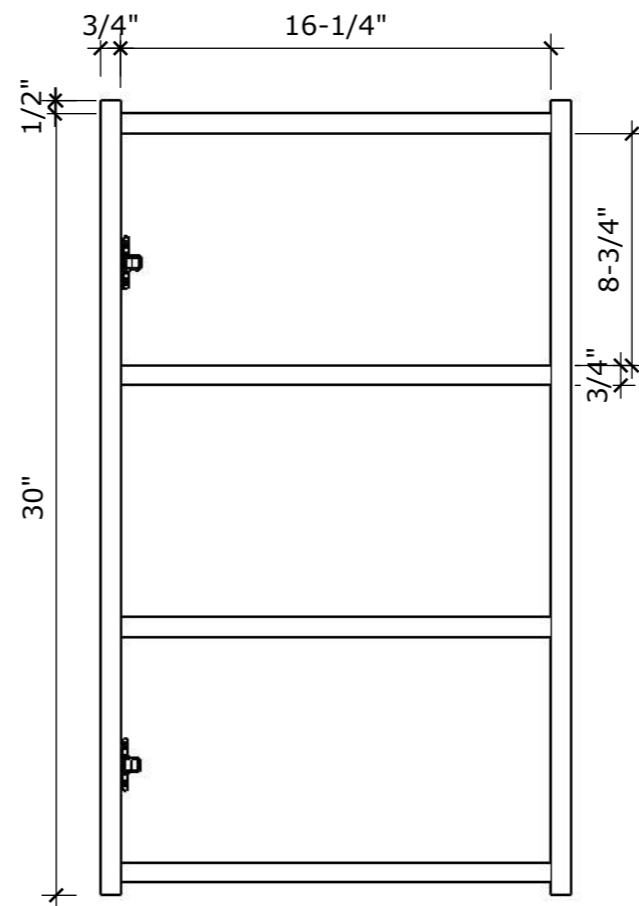

PERSPECTIVE

PLAN

FRONT ELEVATION

SIDE ELEVATION

MODEL NAME: SC 450