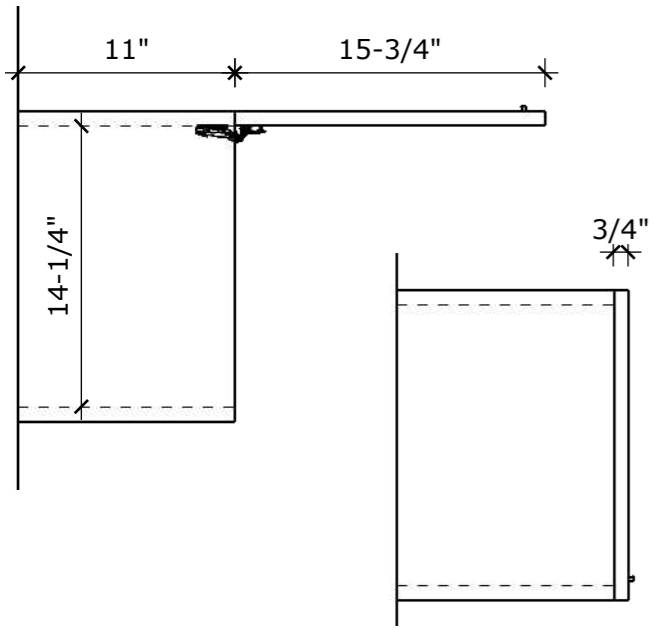

PERSPECTIVE

PLAN

FRONT ELEVATION

SIDE ELEVATION

**MODEL NAME:** SC 1200