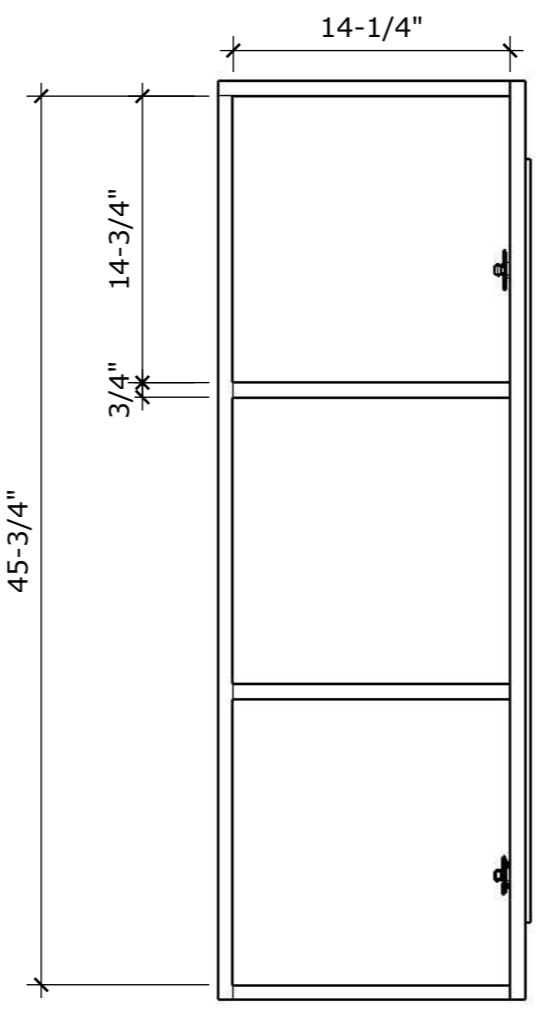

PERSPECTIVE

PLAN

FRONT ELEVATION

SIDE ELEVATION

**MODEL NAME:** SC 1200