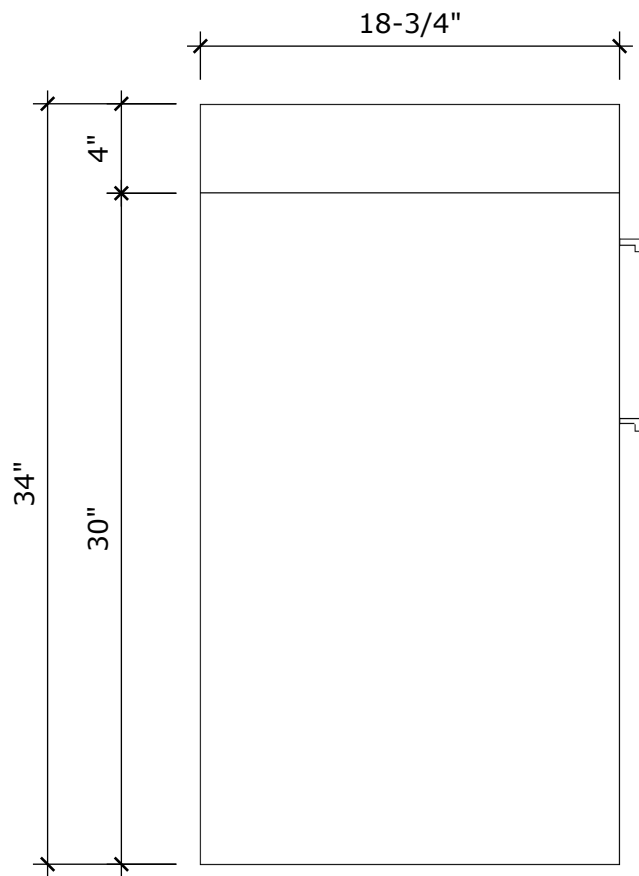

PERSPECTIVE

MODEL NAME: MC 750L

PLAN

FRONT ELEVATION

SIDE ELEVATION

BACK ELEVATION

SECTION