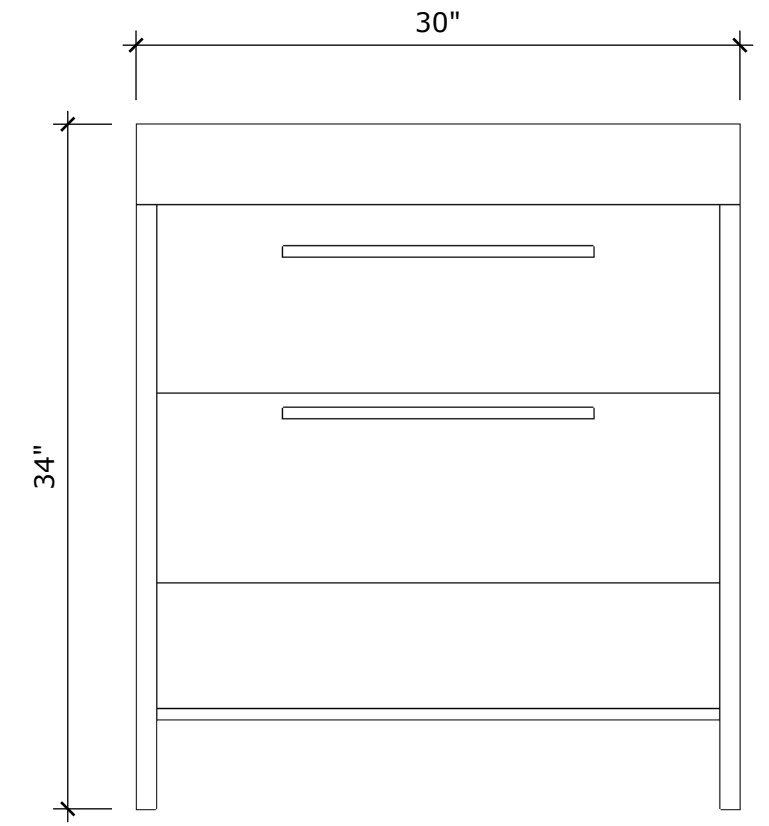

PERSPECTIVE

MODEL NAME: MC 750L

PLAN

FRONT ELEVATION

SIDE ELEVATION

BACK ELEVATION

SECTION