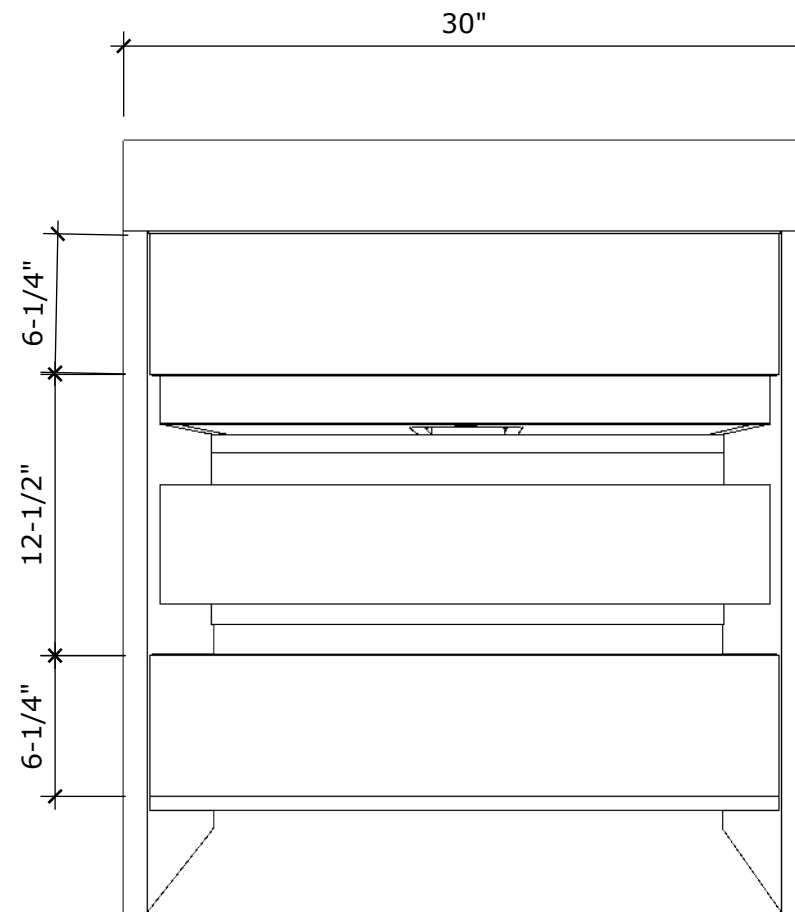

PERSPECTIVE

MODEL NAME: MC 750L

PLAN

FRONT ELEVATION

SIDE ELEVATION

BACK ELEVATION

SECTION