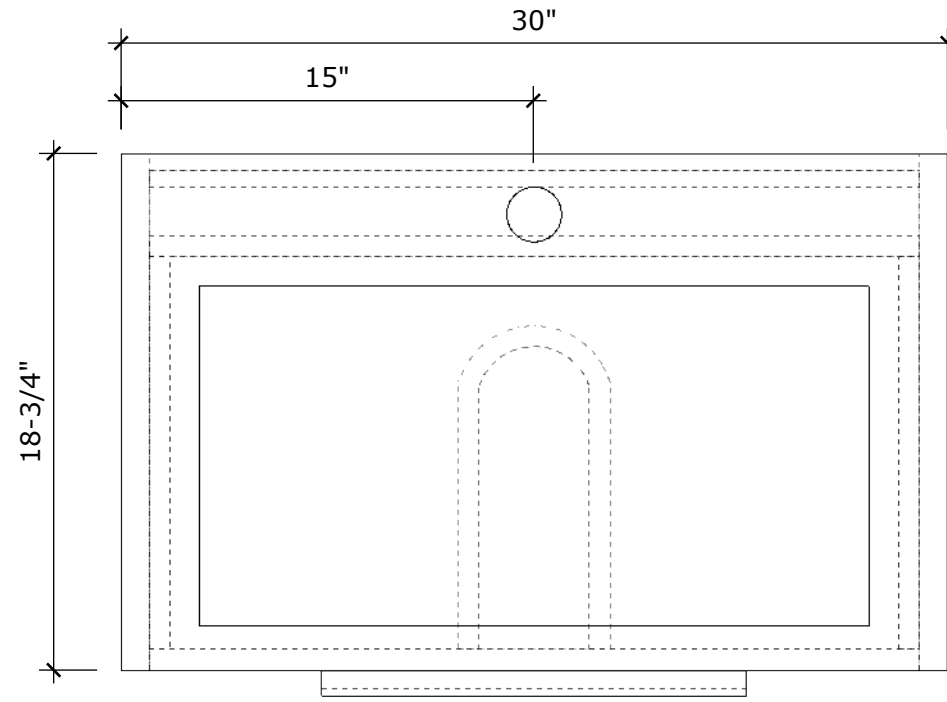

PERSPECTIVE

MODEL NAME: MC 750L

PLAN

FRONT ELEVATION

SIDE ELEVATION

BACK ELEVATION

SECTION