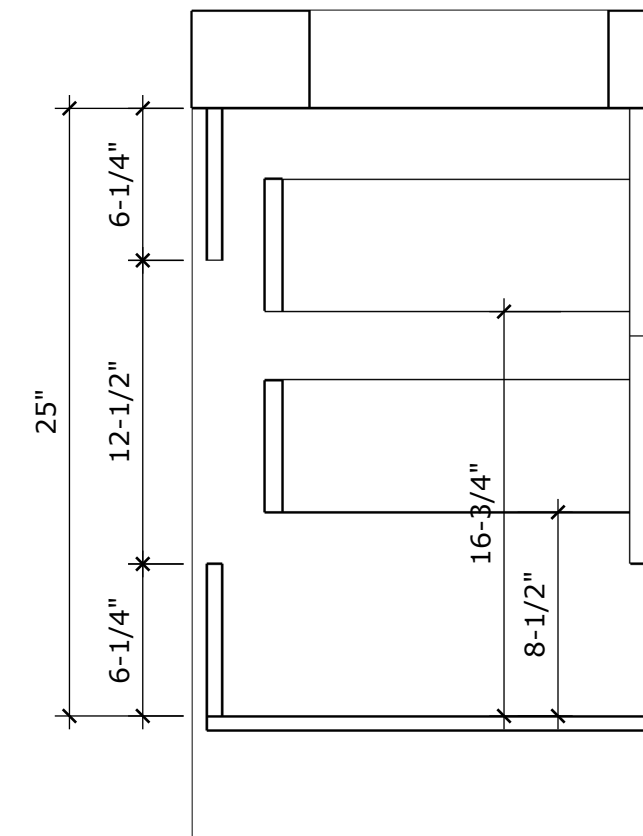

PERSPECTIVE

MODEL NAME: MC 750L

PLAN

FRONT ELEVATION

SIDE ELEVATION

BACK ELEVATION

SECTION