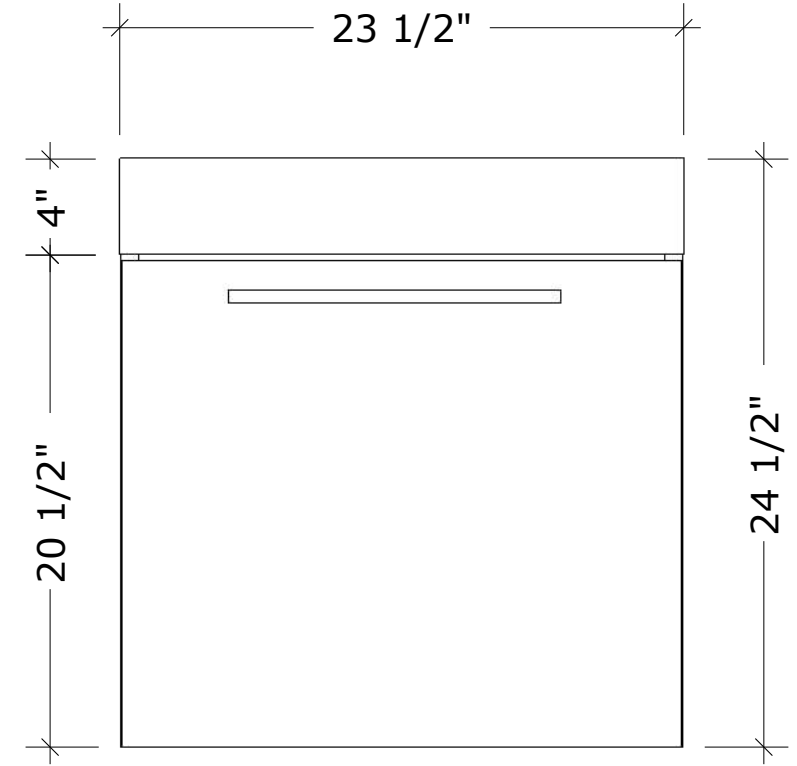

MODEL NAME: MC 600
PERSPECTIVE

PLAN

FRONT ELEVATION

SIDE ELEVATION

SECTION CUT

BACK ELEVATION