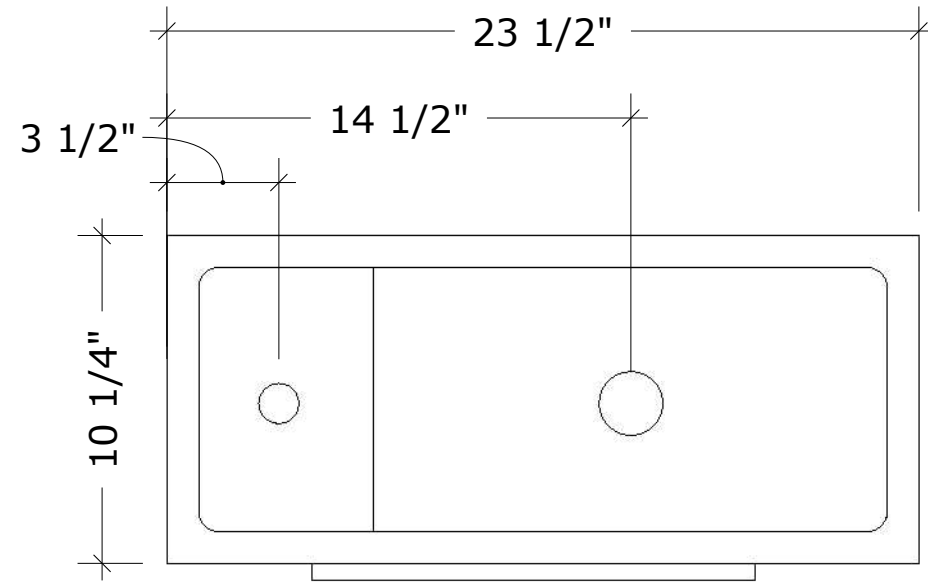

MODEL NAME: MC 600
PERSPECTIVE

PLAN

FRONT ELEVATION

SIDE ELEVATION

SECTION CUT

BACK ELEVATION