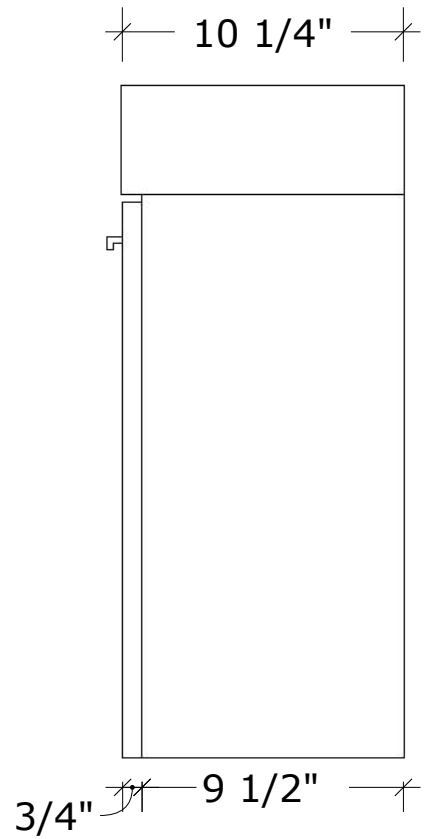

MODEL NAME: MC 600
PERSPECTIVE

PLAN

FRONT ELEVATION

SIDE ELEVATION

SECTION CUT

BACK ELEVATION