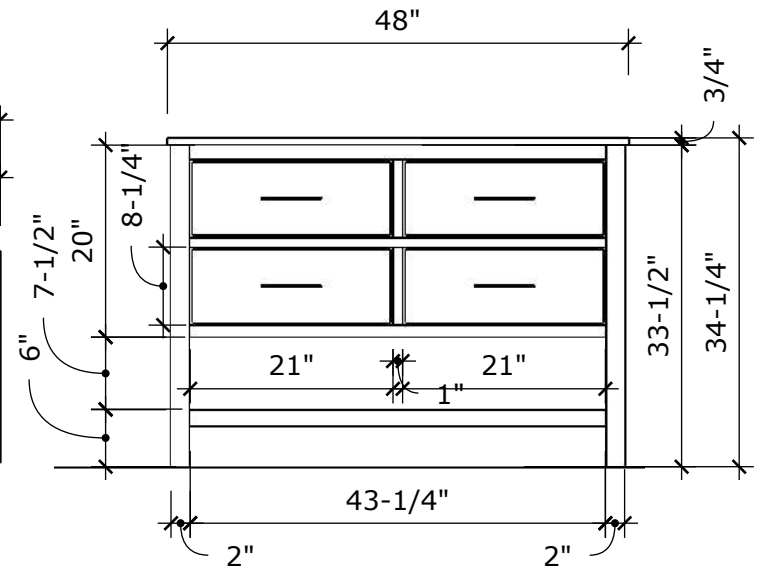

MODEL NAME: MC 418-48

PERSPECTIVE

PLAN

FRONT ELEVATION

SIDE ELEVATION

SECTION CUT

BACK VIEW