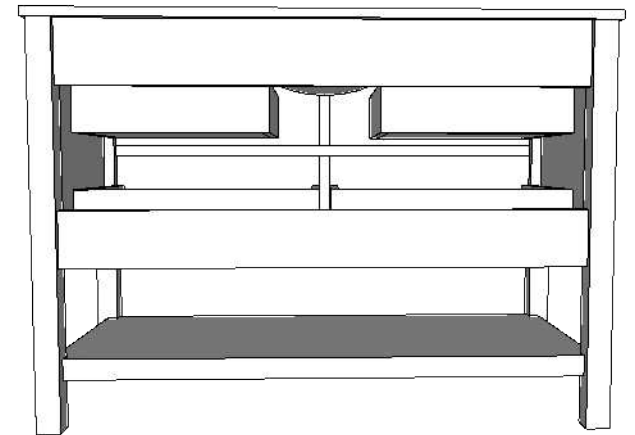

MODEL NAME: MC 418-48

PERSPECTIVE

PLAN

FRONT ELEVATION

SIDE ELEVATION

SECTION CUT

BACK VIEW