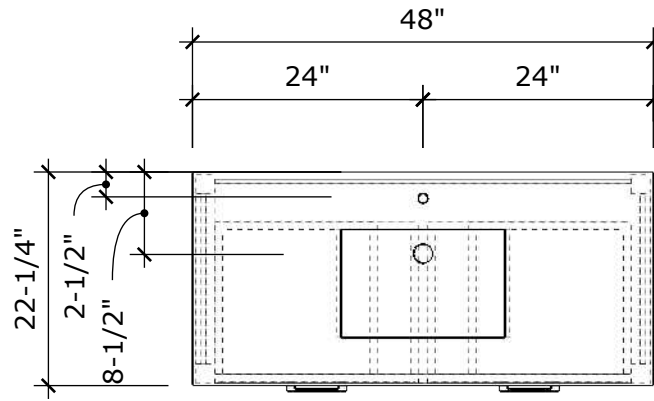

MODEL NAME: MC 418-48

PERSPECTIVE

PLAN

FRONT ELEVATION

SIDE ELEVATION

SECTION CUT

BACK VIEW