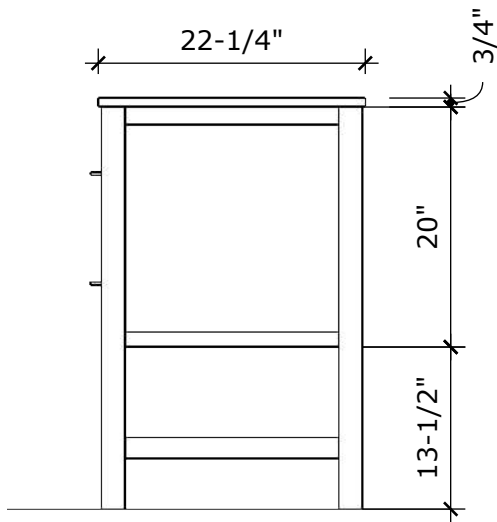

MODEL NAME: MC 418-48

PERSPECTIVE

PLAN

FRONT ELEVATION

SIDE ELEVATION

SECTION CUT

BACK VIEW