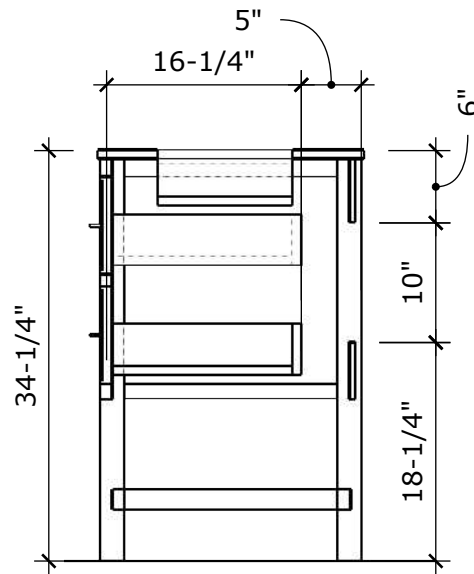

MODEL NAME: MC 418-48

PERSPECTIVE

PLAN

FRONT ELEVATION

SIDE ELEVATION

SECTION CUT

BACK VIEW