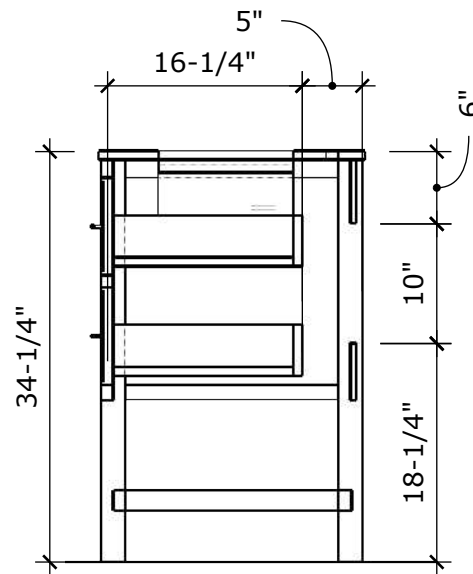

MODEL NAME: MC 418-36
PERSPECTIVE

PLAN

FRONT ELEVATION

SIDE ELEVATION

SECTION CUT

BACK VIEW