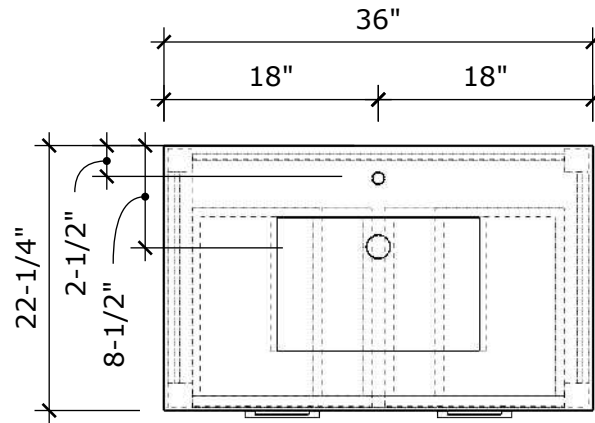

MODEL NAME: MC 418-36
PERSPECTIVE

PLAN

FRONT ELEVATION

SIDE ELEVATION

SECTION CUT

BACK VIEW