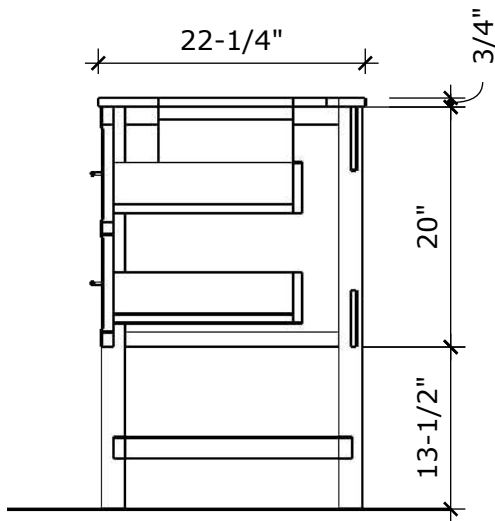

MODEL NAME: MC 418-36
PERSPECTIVE

PLAN

FRONT ELEVATION

SIDE ELEVATION

SECTION CUT

BACK VIEW