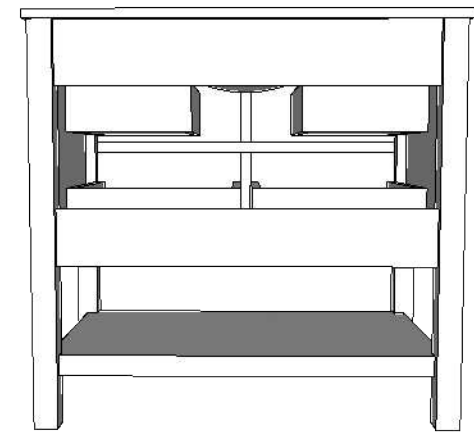

MODEL NAME: MC 418-36
PERSPECTIVE

PLAN

FRONT ELEVATION

SIDE ELEVATION

SECTION CUT

BACK VIEW