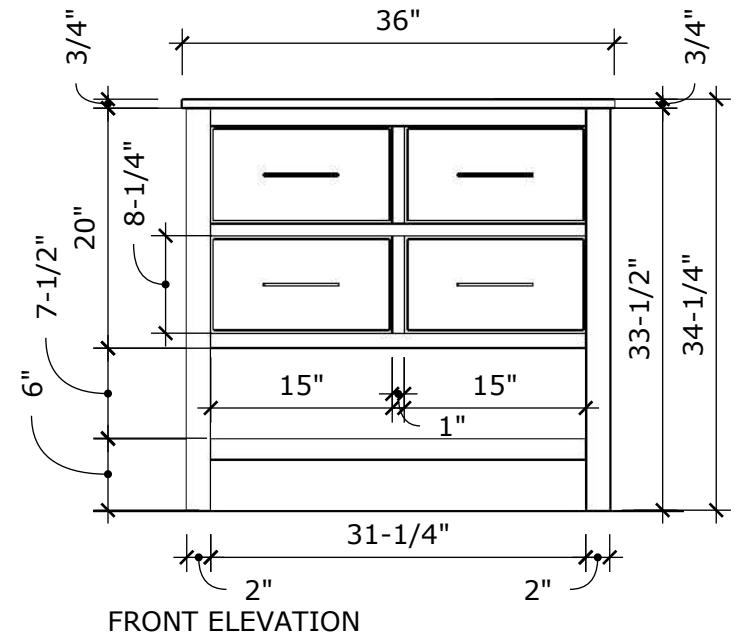

MODEL NAME: MC 418-36
PERSPECTIVE

PLAN

FRONT ELEVATION

SIDE ELEVATION

SECTION CUT

BACK VIEW