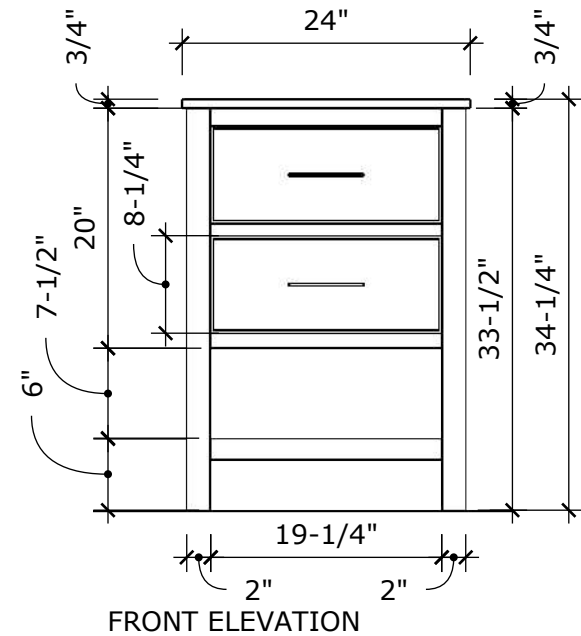

**MODEL NAME: MC 418-24**  
PERSPECTIVE

PLAN

FRONT ELEVATION

SIDE ELEVATION

SECTION CUT

BACK VIEW