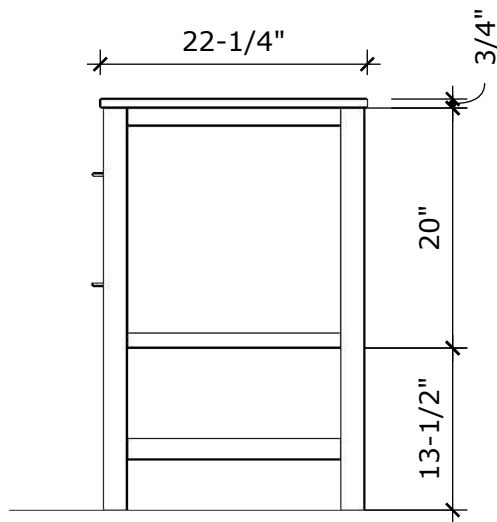

**MODEL NAME: MC 418-24**  
PERSPECTIVE

PLAN

FRONT ELEVATION

SIDE ELEVATION

SECTION CUT

BACK VIEW