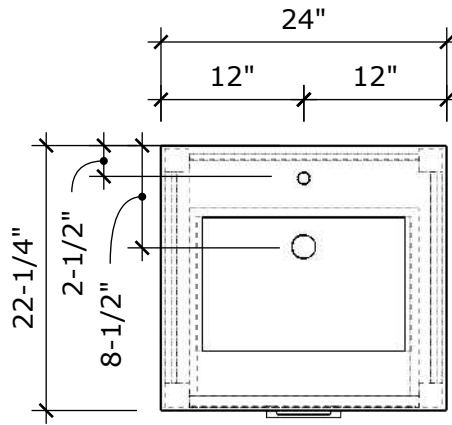

**MODEL NAME: MC 418-24**  
PERSPECTIVE

PLAN

FRONT ELEVATION

SIDE ELEVATION

SECTION CUT

BACK VIEW