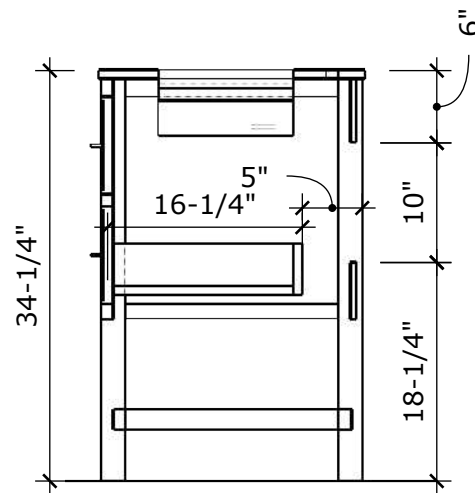

**MODEL NAME: MC 418-24**  
PERSPECTIVE

PLAN

FRONT ELEVATION

SIDE ELEVATION

SECTION CUT

BACK VIEW