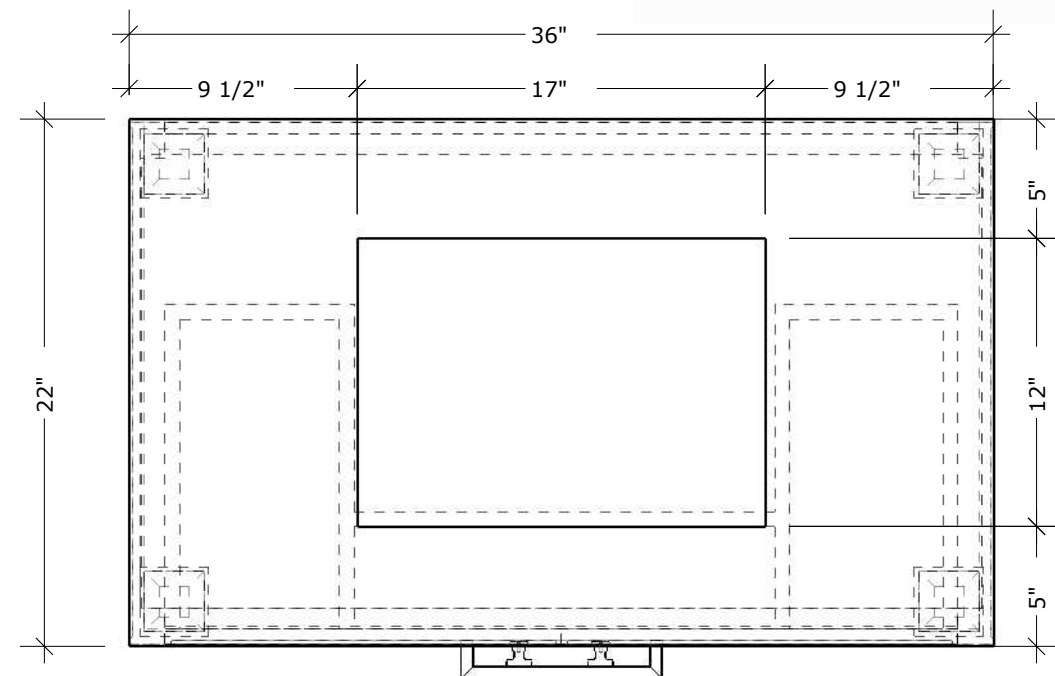

# OVERALL DIMENSIONS

W 36" X H 34 1/4" X D 22"

PLAN

FRONT ELEVATION

**VENETO BATH**

**PRODUCT CODE**  
MC 4010-36

# OVERALL DIMENSIONS

W 36" X H 34 1/4" X D 22"

SIDE ELEVATION

SECTION CUT

DRAWER