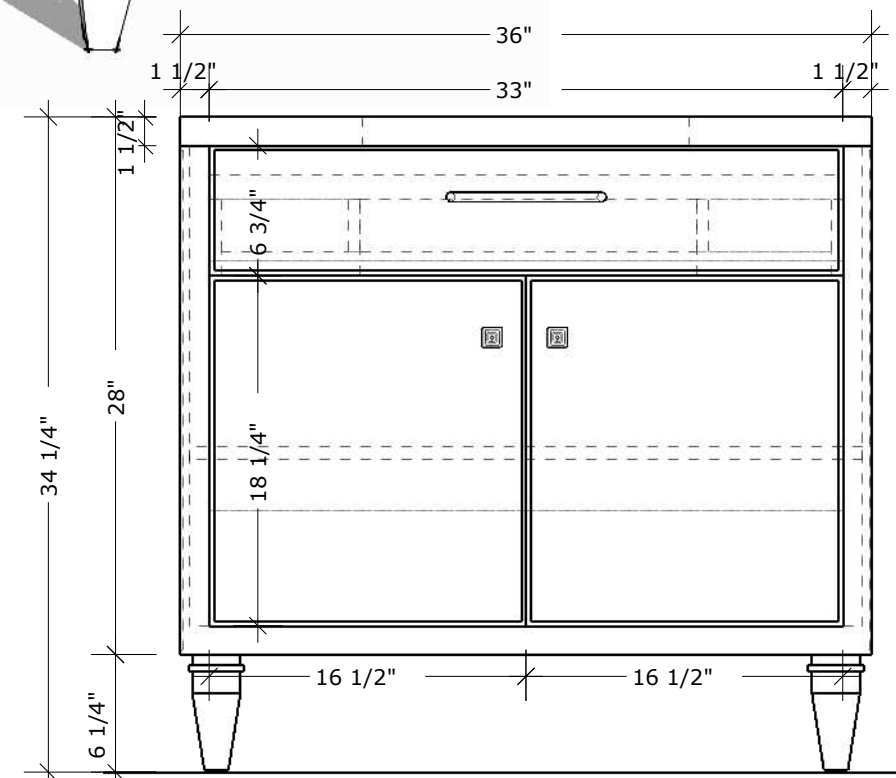

# OVERALL DIMENSIONS

W 36" X H 34 1/4" X D 22"

PLAN

FRONT ELEVATION

**VENETO BATH**

**PRODUCT CODE**  
MC 4010-36

# OVERALL DIMENSIONS

W 36" X H 34 1/4" X D 22"

SIDE ELEVATION

SECTION CUT

DRAWER