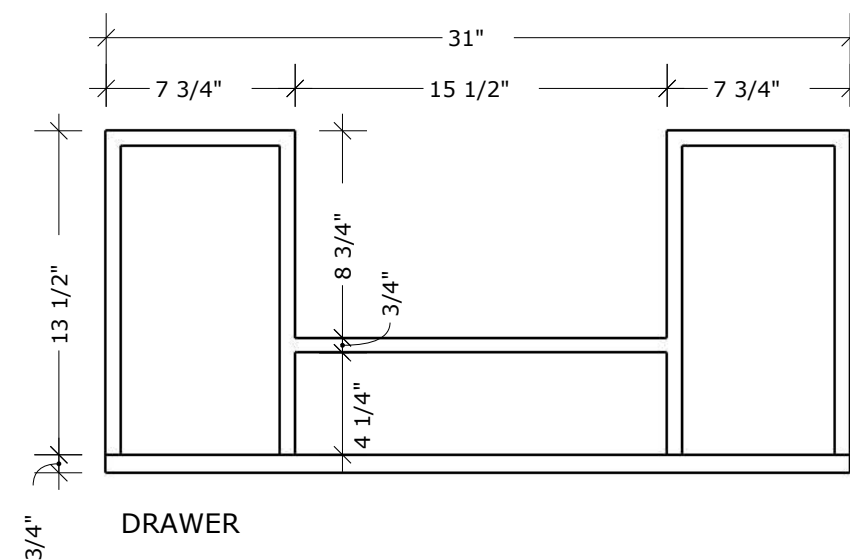

# OVERALL DIMENSIONS

W 36" X H 34 1/4" X D 22"

PLAN

FRONT ELEVATION

**VENETO BATH**

**PRODUCT CODE**  
MC 4010-36

# OVERALL DIMENSIONS

W 36" X H 34 1/4" X D 22"

SIDE ELEVATION

SECTION CUT

DRAWER