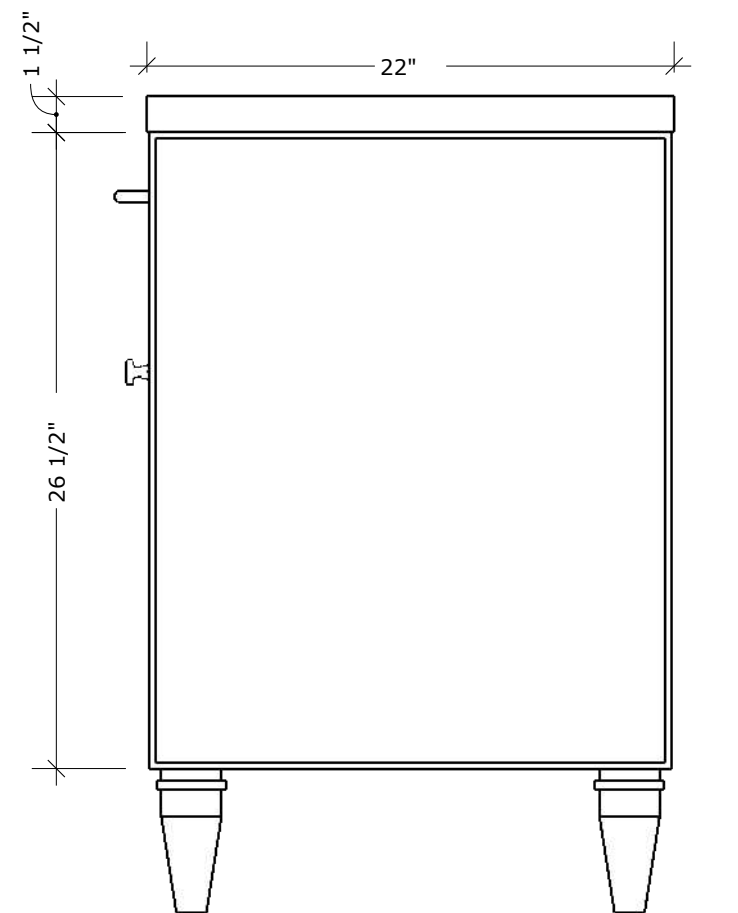

# OVERALL DIMENSIONS

W 36" X H 34 1/4" X D 22"

PLAN

FRONT ELEVATION

**VENETO BATH**

**PRODUCT CODE**  
MC 4010-36

# OVERALL DIMENSIONS

W 36" X H 34 1/4" X D 22"

SIDE ELEVATION

SECTION CUT

DRAWER