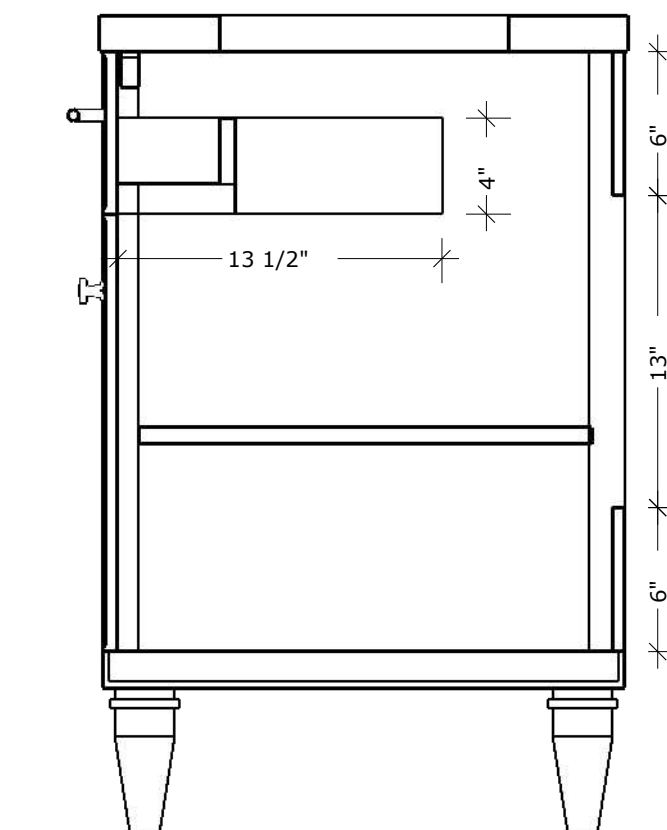

# OVERALL DIMENSIONS

W 36" X H 34 1/4" X D 22"

PLAN

FRONT ELEVATION

**VENETO BATH**

**PRODUCT CODE**  
MC 4010-36

# OVERALL DIMENSIONS

W 36" X H 34 1/4" X D 22"

SIDE ELEVATION

SECTION CUT

DRAWER