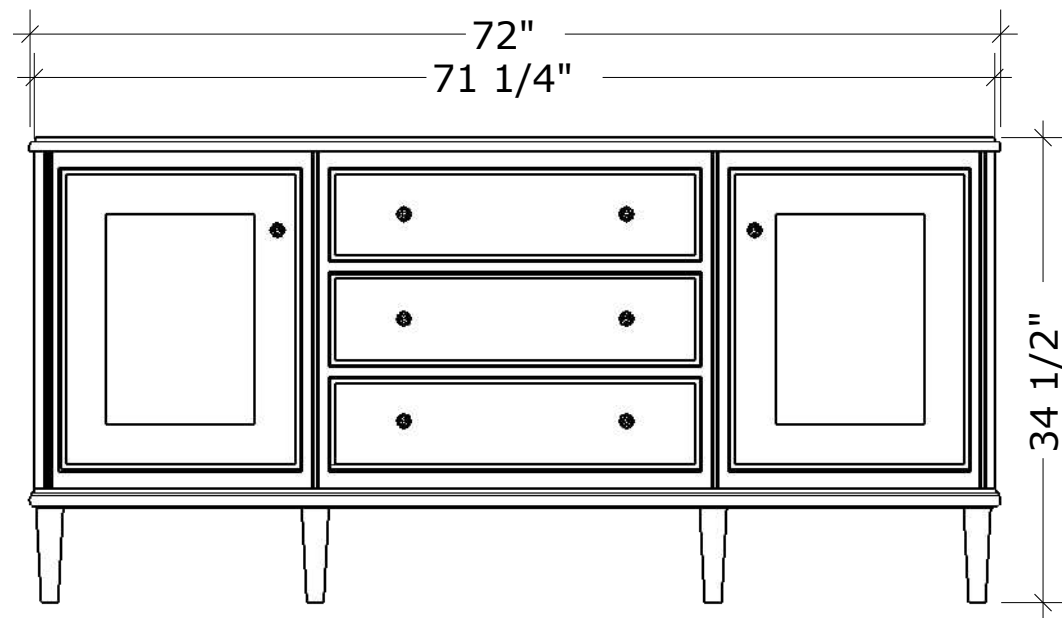

**MODEL NAME:** MC 4005-72  
PERSPECTIVE

PLAN VIEW

FRONT ELEVATION

SIDE ELEVATION

SECTION CUT

BACK VIEW

PLAN VIEW  
-NO COUNTER  
-NO SINK