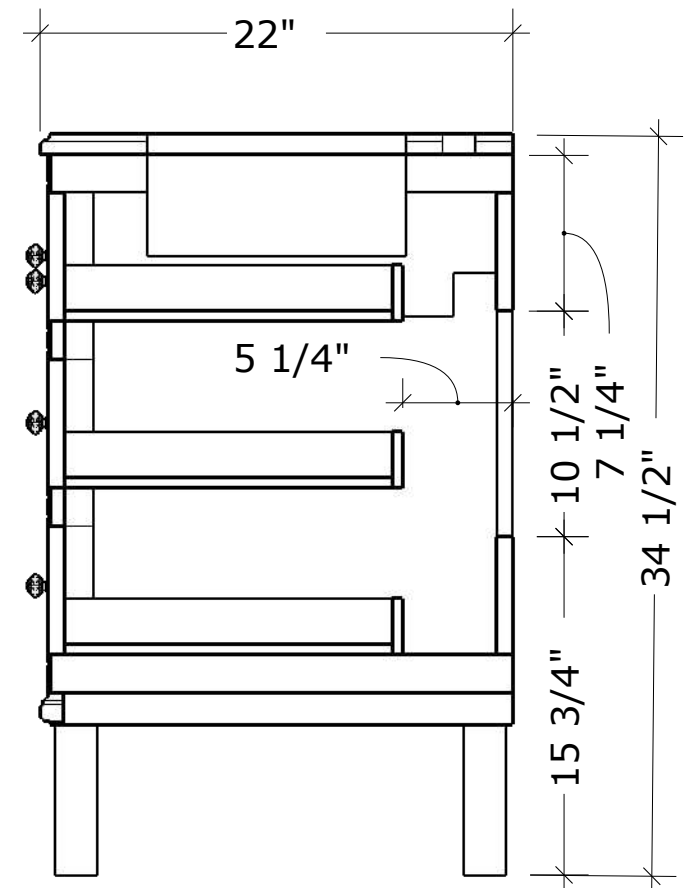

**MODEL NAME:** MC 4005-72  
PERSPECTIVE

PLAN VIEW

FRONT ELEVATION

SIDE ELEVATION

SECTION CUT

BACK VIEW

PLAN VIEW  
-NO COUNTER  
-NO SINK