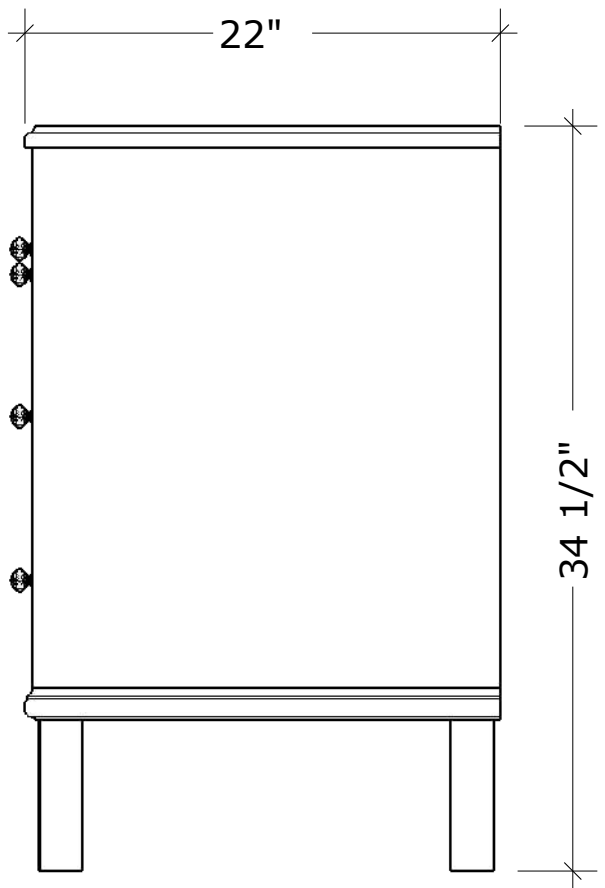

**MODEL NAME:** MC 4005-72  
PERSPECTIVE

PLAN VIEW

FRONT ELEVATION

SIDE ELEVATION

SECTION CUT

BACK VIEW

PLAN VIEW  
-NO COUNTER  
-NO SINK