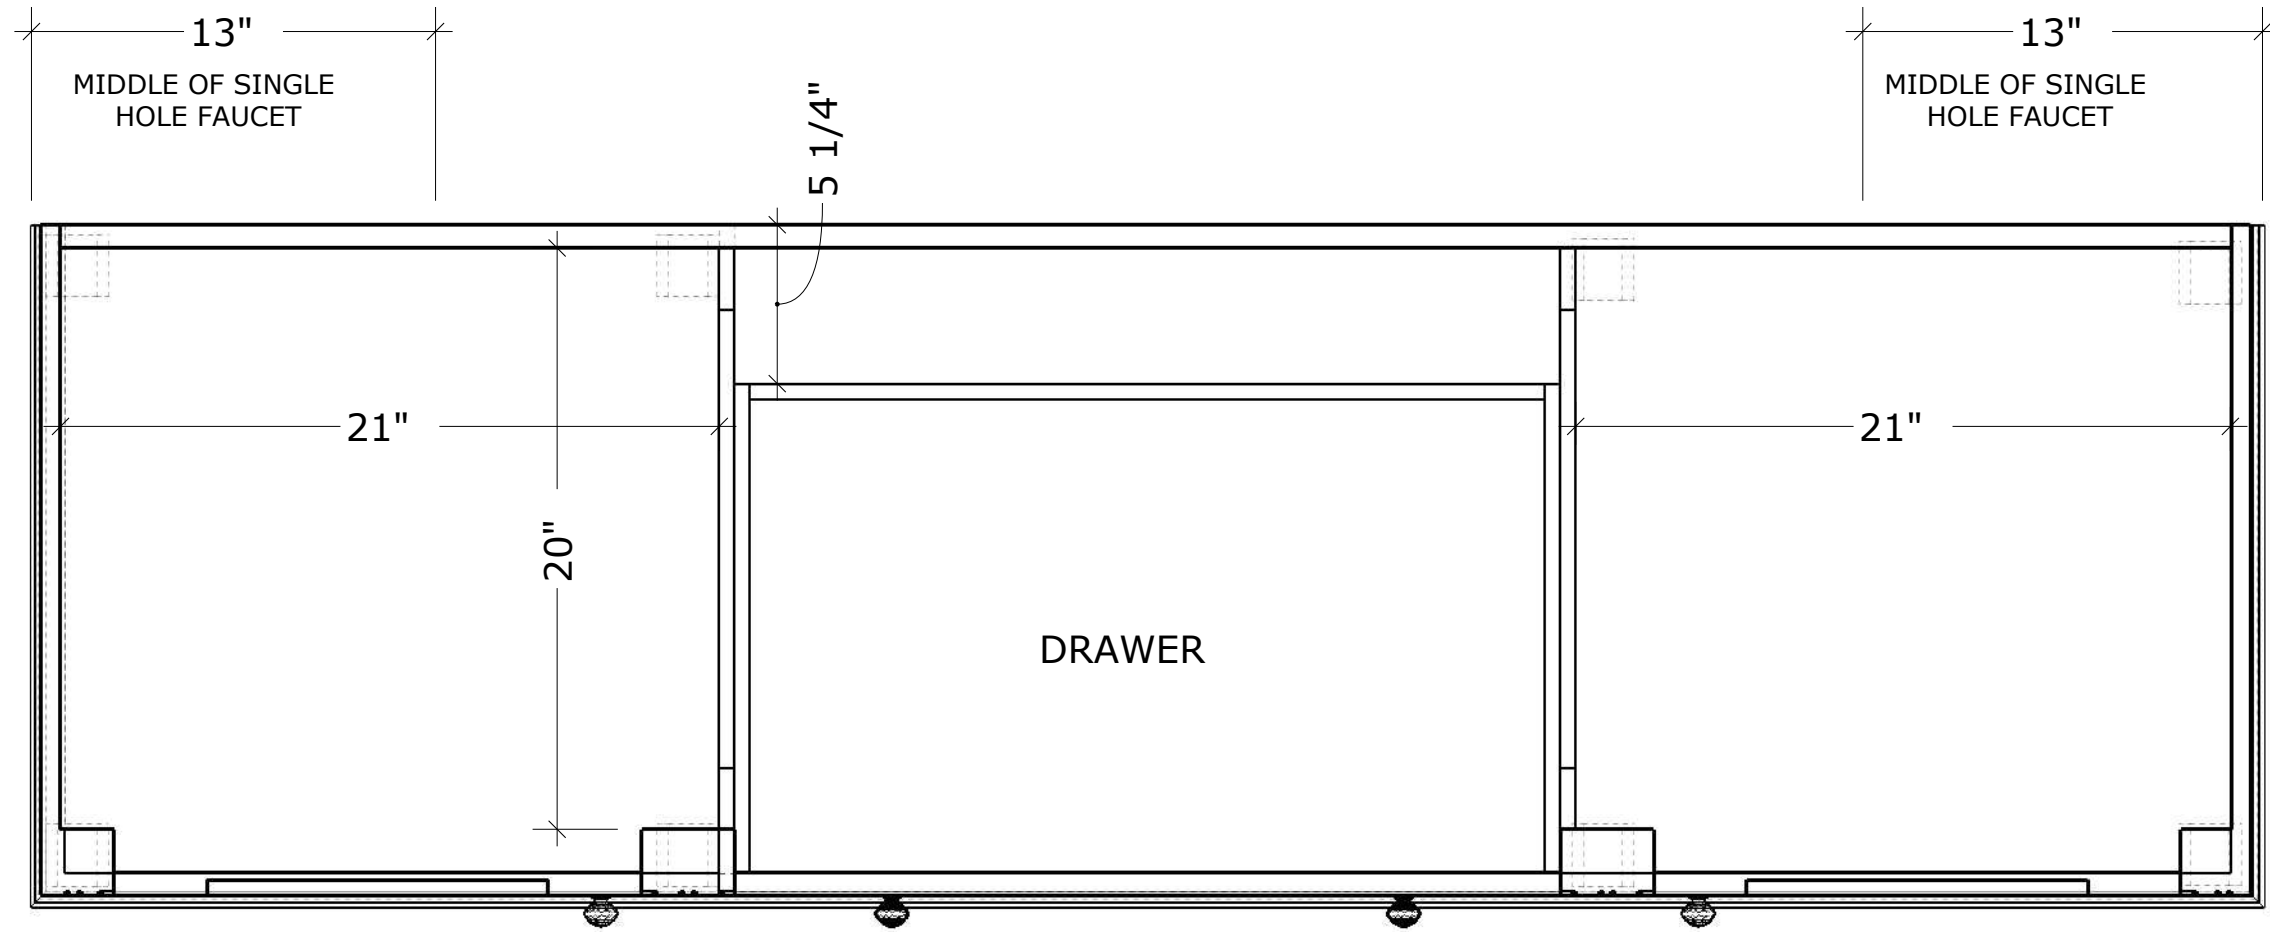

**MODEL NAME:** MC 4005-72  
PERSPECTIVE

PLAN VIEW

FRONT ELEVATION

SIDE ELEVATION

SECTION CUT

BACK VIEW

PLAN VIEW  
-NO COUNTER  
-NO SINK