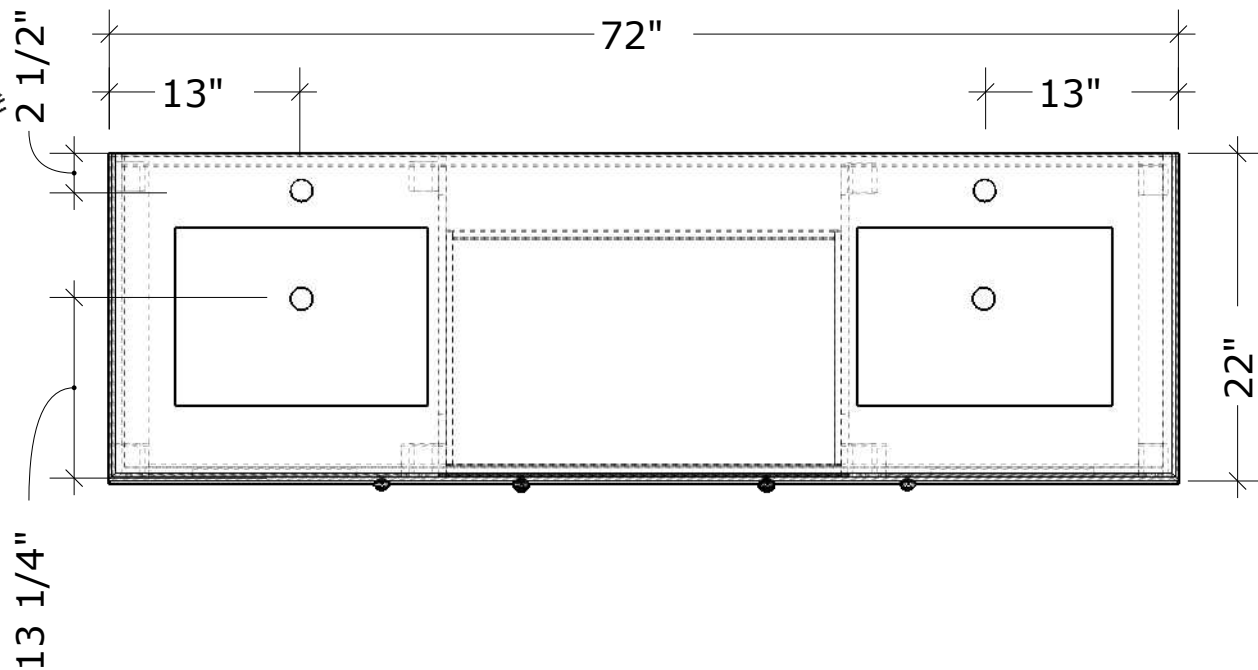

**MODEL NAME:** MC 4005-72  
PERSPECTIVE

PLAN VIEW

FRONT ELEVATION

SIDE ELEVATION

SECTION CUT

BACK VIEW

PLAN VIEW  
-NO COUNTER  
-NO SINK