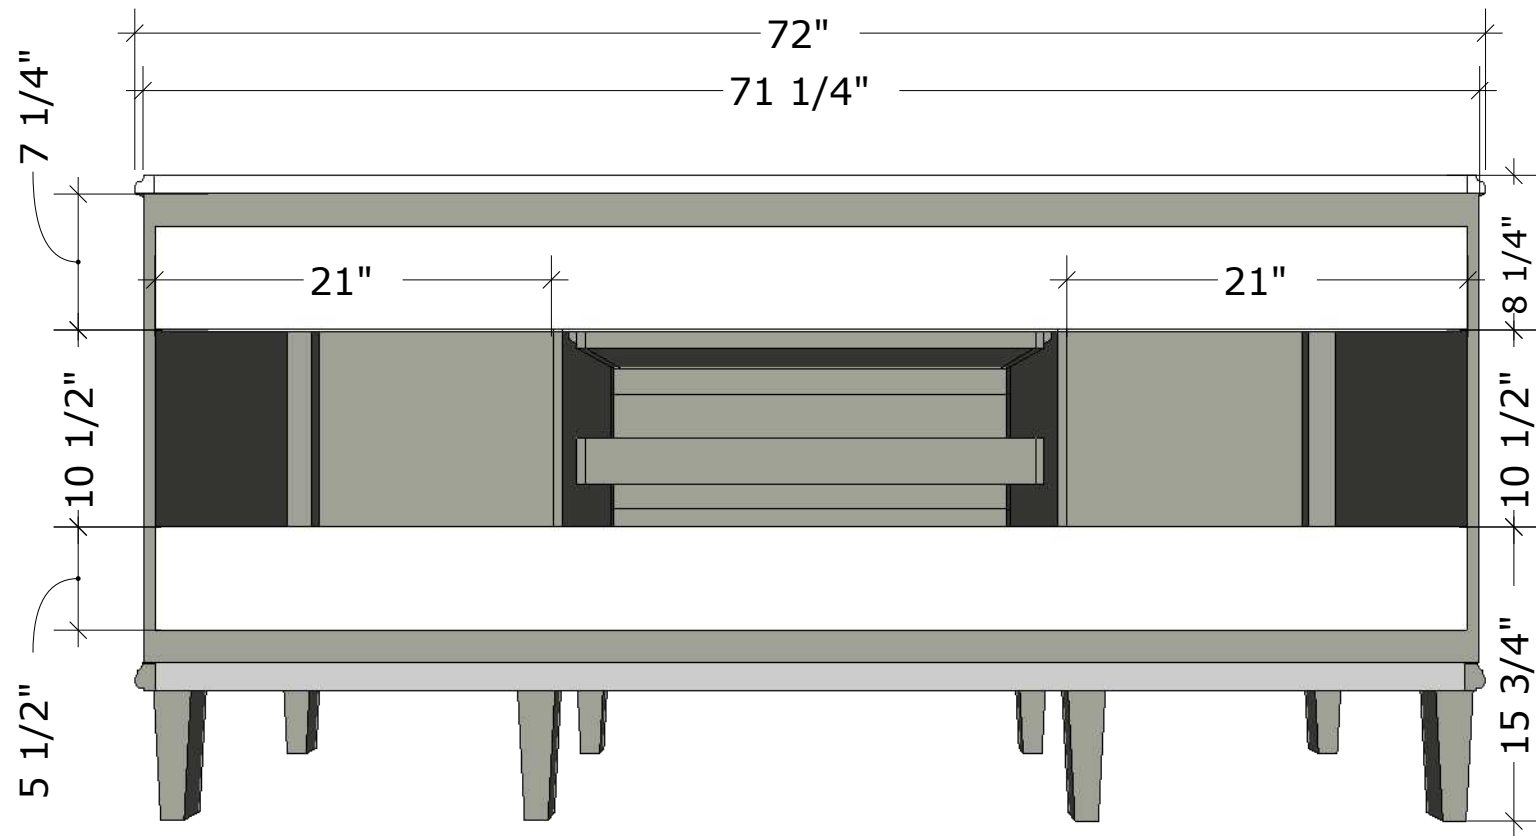

**MODEL NAME:** MC 4005-72  
PERSPECTIVE

PLAN VIEW

FRONT ELEVATION

SIDE ELEVATION

SECTION CUT

BACK VIEW

PLAN VIEW  
-NO COUNTER  
-NO SINK