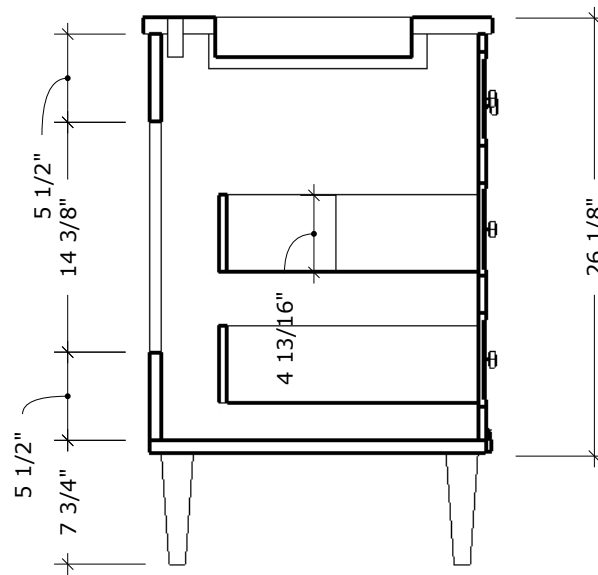

MODEL NAME: MC 4005-48
PERSPECTIVE

PLAN

FRONT ELEVATION

SIDE ELEVATION

SECTION CUT

BACK PERSPECTIVE