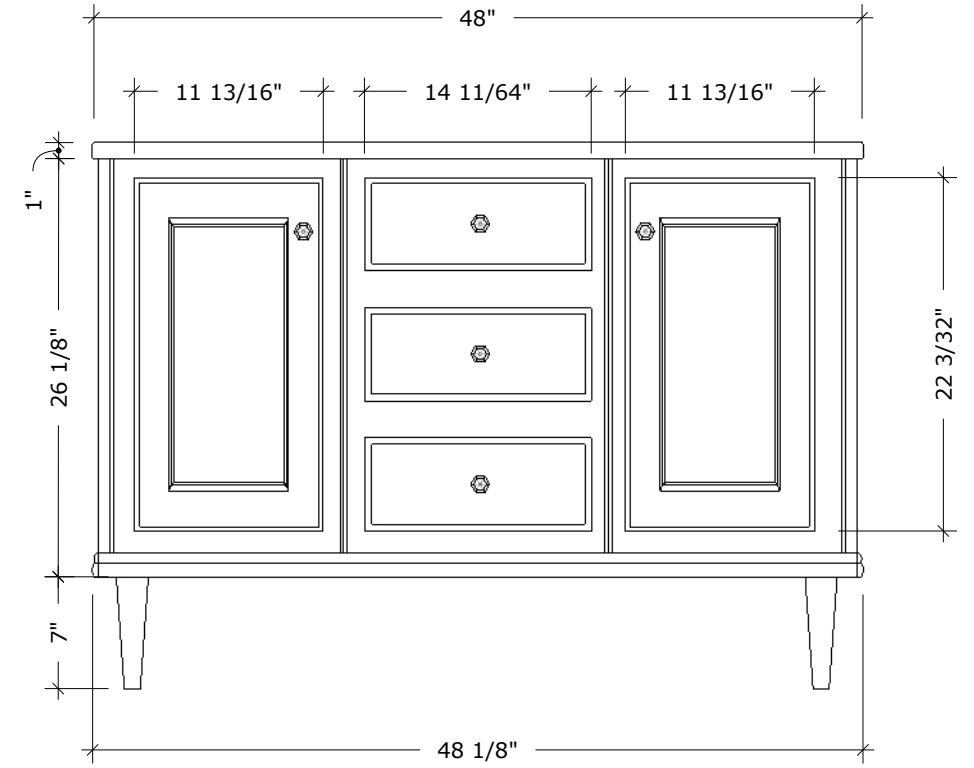

MODEL NAME: MC 4005-48
PERSPECTIVE

PLAN

FRONT ELEVATION

SIDE ELEVATION

SECTION CUT

BACK PERSPECTIVE