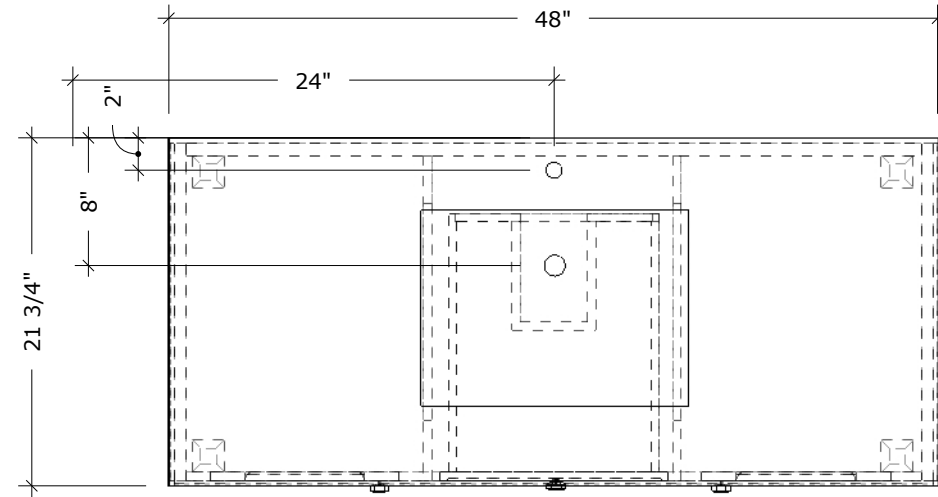

MODEL NAME: MC 4005-48
PERSPECTIVE

PLAN

FRONT ELEVATION

SIDE ELEVATION

SECTION CUT

BACK PERSPECTIVE