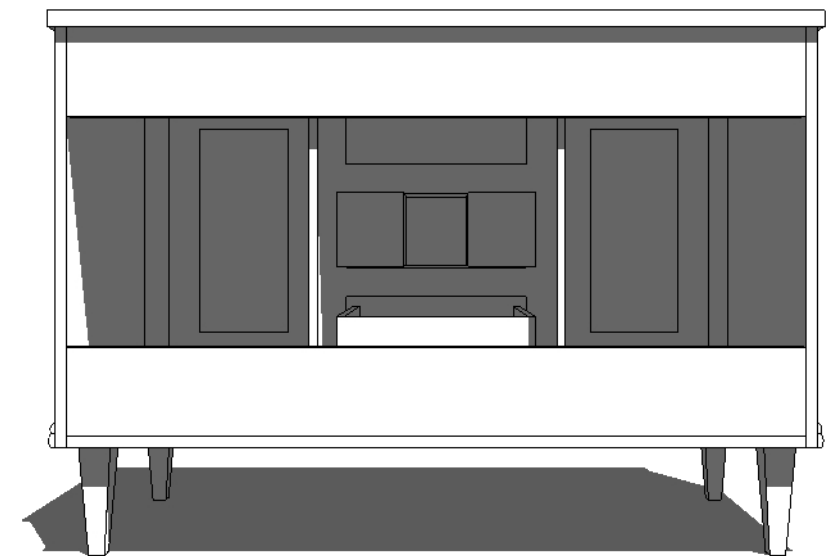

MODEL NAME: MC 4005-48
PERSPECTIVE

PLAN

FRONT ELEVATION

SIDE ELEVATION

SECTION CUT

BACK PERSPECTIVE