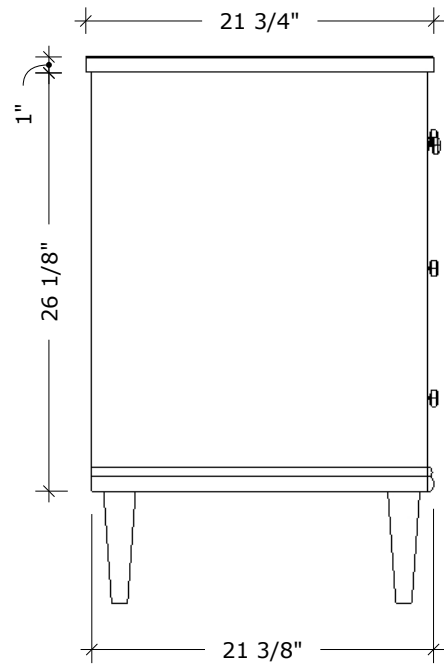

MODEL NAME: MC 4005-48
PERSPECTIVE

PLAN

FRONT ELEVATION

SIDE ELEVATION

SECTION CUT

BACK PERSPECTIVE