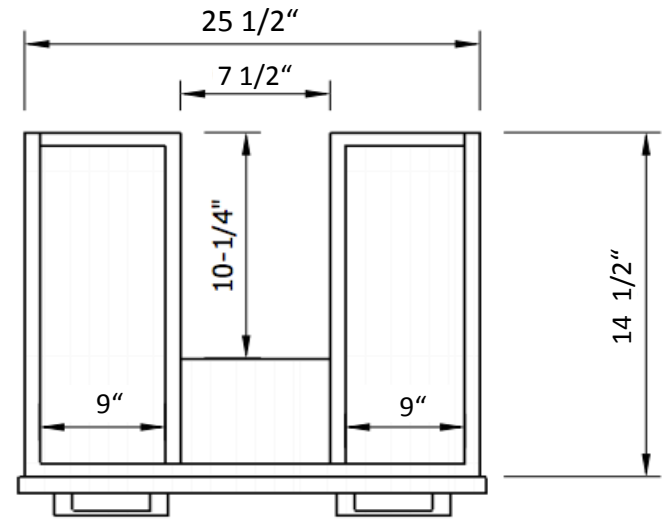

**MODEL NAME:** MC 4001- 30  
PERSPECTIVE

TOP VIEW

FRONT VIEW

● PLUMBING ACCESS CUT OUT HEIGHT

SECTION CUT

TOP DRAWER

BACK VIEW

BOTTOM DRAWER