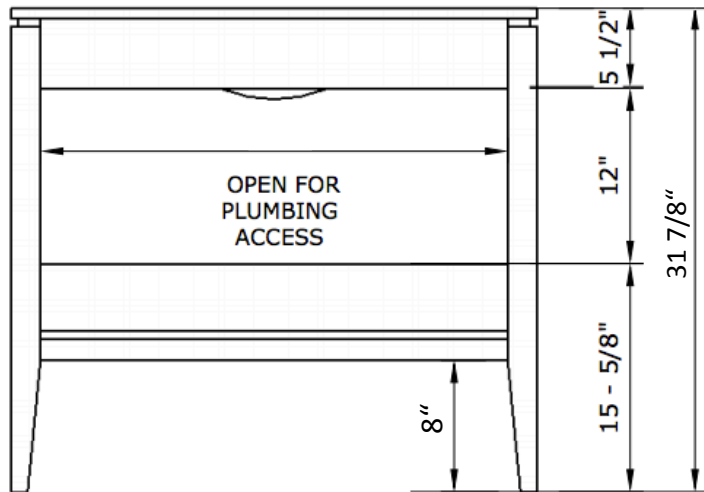

**MODEL NAME:** MC 4001- 30  
PERSPECTIVE

TOP VIEW

FRONT VIEW

● PLUMBING ACCESS CUT OUT HEIGHT

SECTION CUT

TOP DRAWER

BACK VIEW

BOTTOM DRAWER