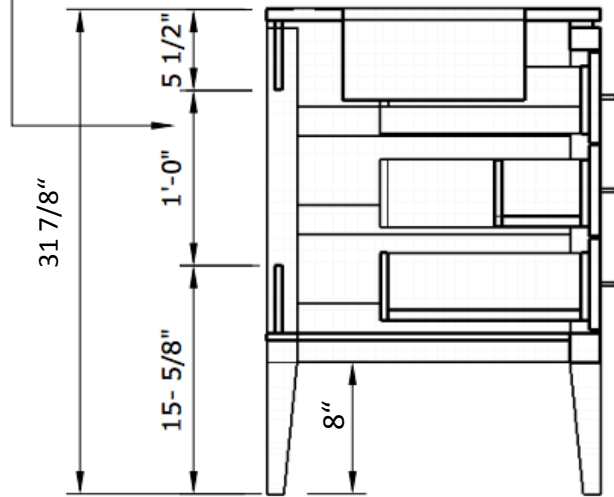

**MODEL NAME:** MC 4001- 30  
PERSPECTIVE

TOP VIEW

FRONT VIEW

● PLUMBING ACCESS CUT OUT HEIGHT

SECTION CUT

TOP DRAWER

BACK VIEW

BOTTOM DRAWER