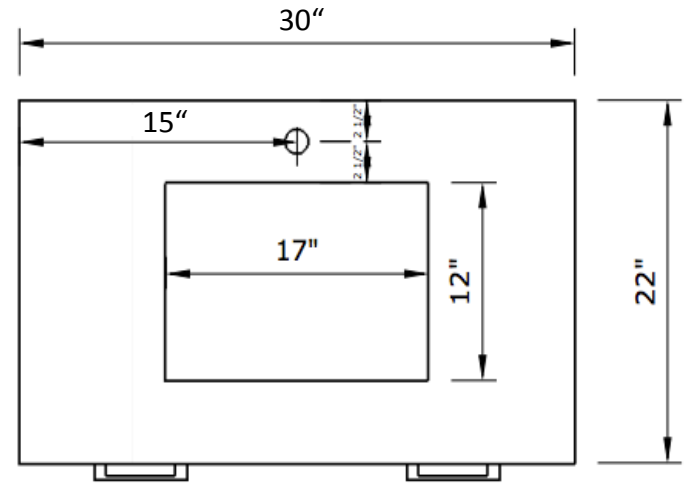

**MODEL NAME:** MC 4001- 30  
PERSPECTIVE

TOP VIEW

FRONT VIEW

● PLUMBING ACCESS CUT OUT HEIGHT

SECTION CUT

TOP DRAWER

BACK VIEW

BOTTOM DRAWER