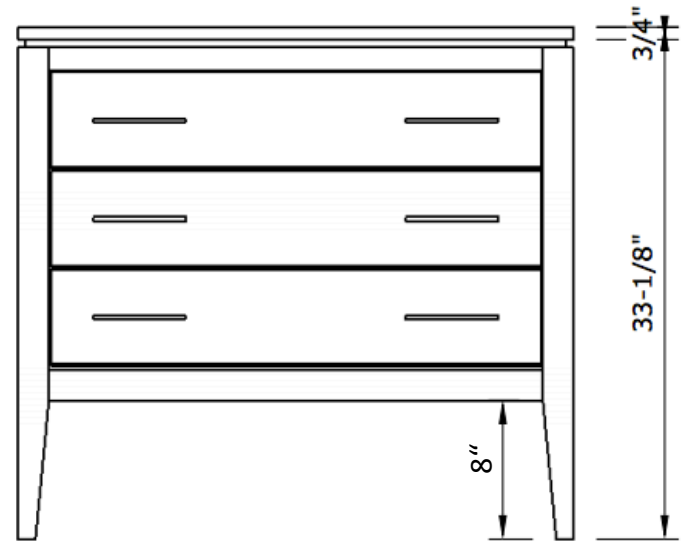

**MODEL NAME:** MC 4001- 30  
PERSPECTIVE

TOP VIEW

FRONT VIEW

● PLUMBING ACCESS CUT OUT HEIGHT

SECTION CUT

TOP DRAWER

BACK VIEW

BOTTOM DRAWER