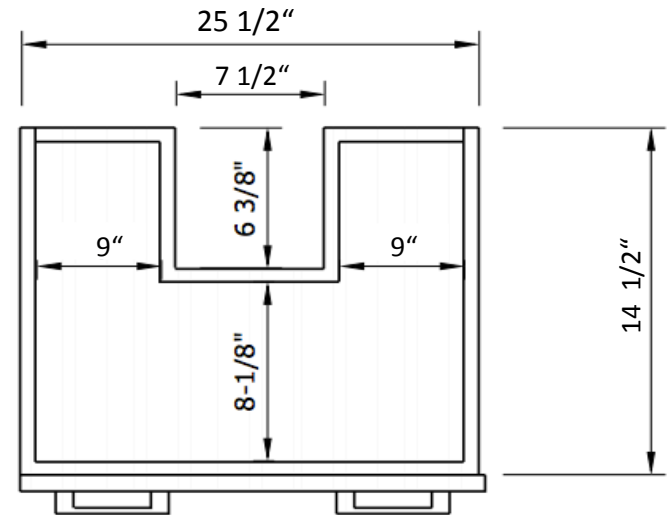

**MODEL NAME:** MC 4001- 30  
PERSPECTIVE

TOP VIEW

FRONT VIEW

● PLUMBING ACCESS CUT OUT HEIGHT

SECTION CUT

TOP DRAWER

BACK VIEW

BOTTOM DRAWER