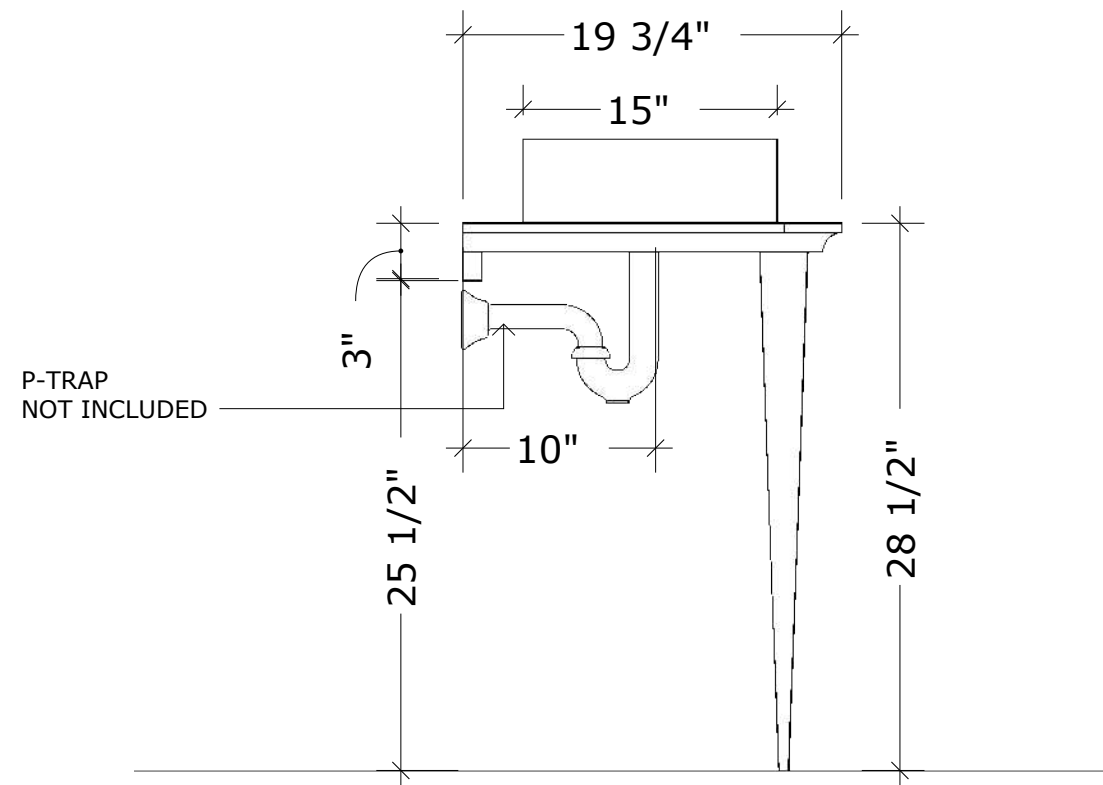

MODEL NAME: MC 2605
PERSPECTIVE

PLAN

FRONT ELEVATION

SIDE ELEVATION

BACK ELEVATION