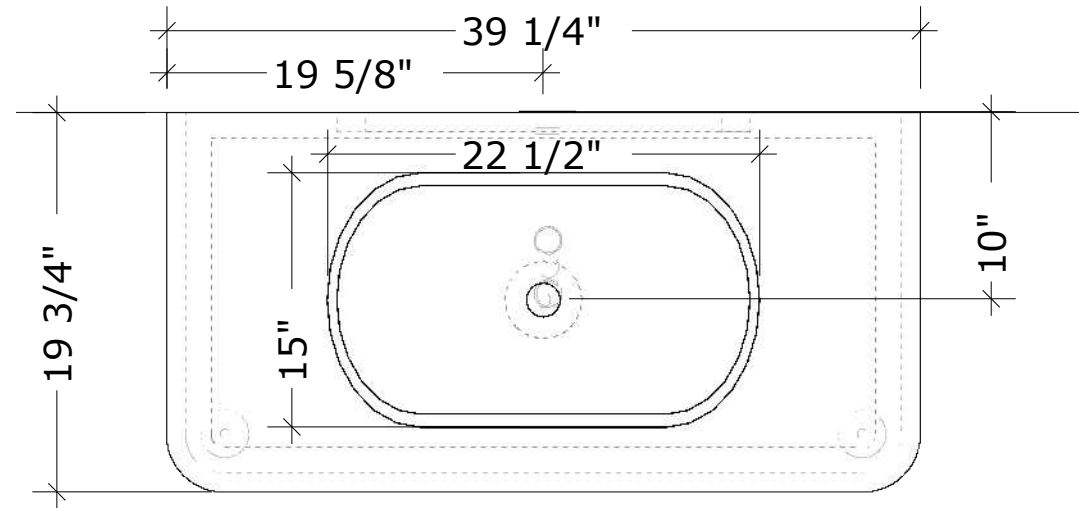

MODEL NAME: MC 2605
PERSPECTIVE

PLAN

FRONT ELEVATION

SIDE ELEVATION

BACK ELEVATION