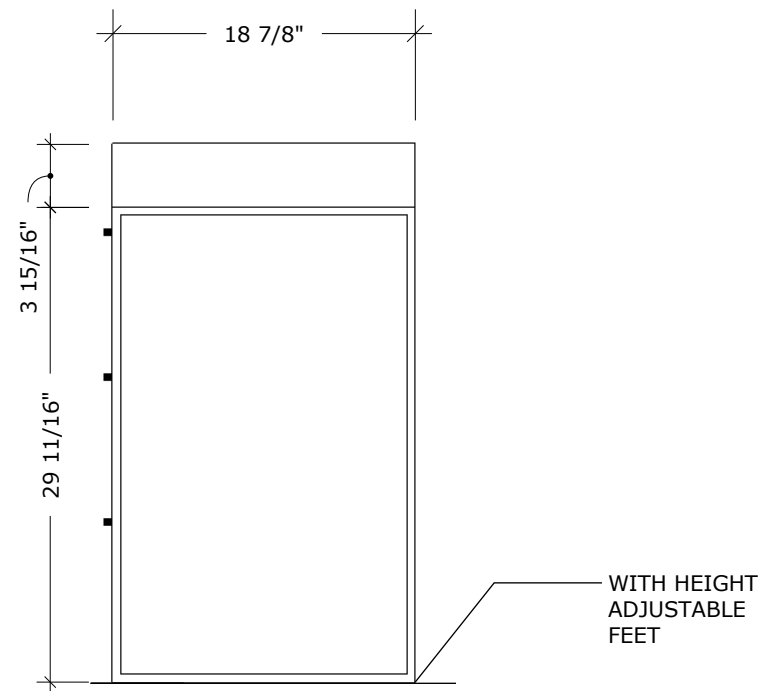

MODEL NAME: 1500B
PERSPECTIVE

PLAN

FRONT ELEVATION

SIDE ELEVATION

SECTION CUT

BACK PERSPECTIVE