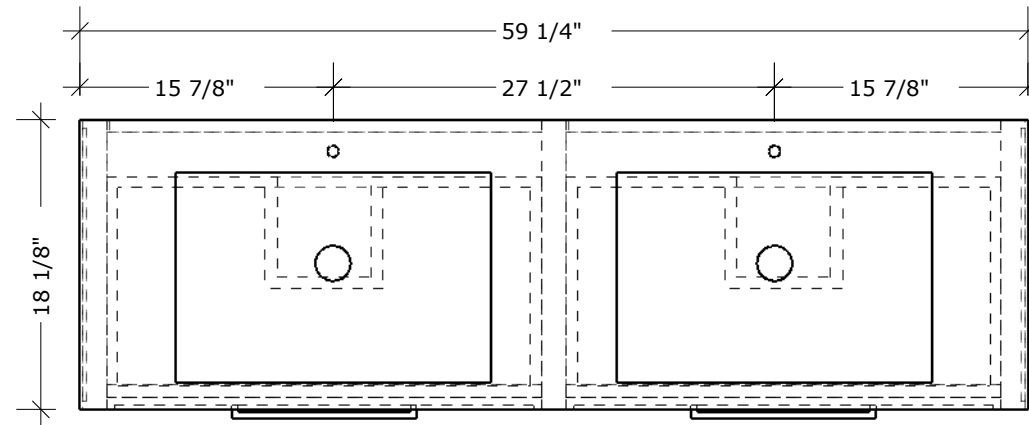

MODEL NAME: 1500B
PERSPECTIVE

PLAN

FRONT ELEVATION

SIDE ELEVATION

SECTION CUT

BACK PERSPECTIVE