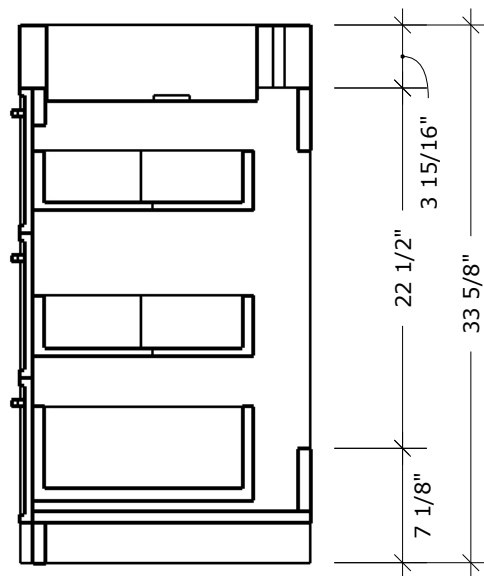

MODEL NAME: 1500B
PERSPECTIVE

PLAN

FRONT ELEVATION

SIDE ELEVATION

SECTION CUT

BACK PERSPECTIVE