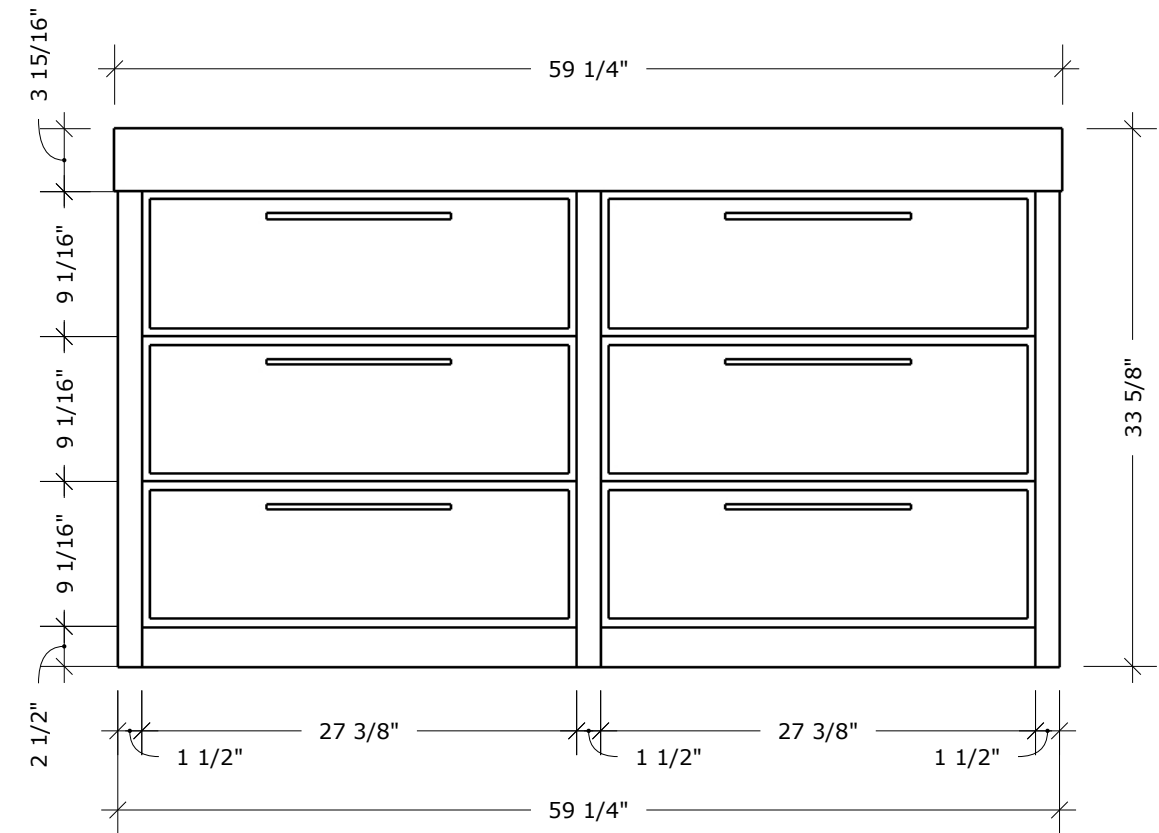

MODEL NAME: 1500B
PERSPECTIVE

PLAN

FRONT ELEVATION

SIDE ELEVATION

SECTION CUT

BACK PERSPECTIVE