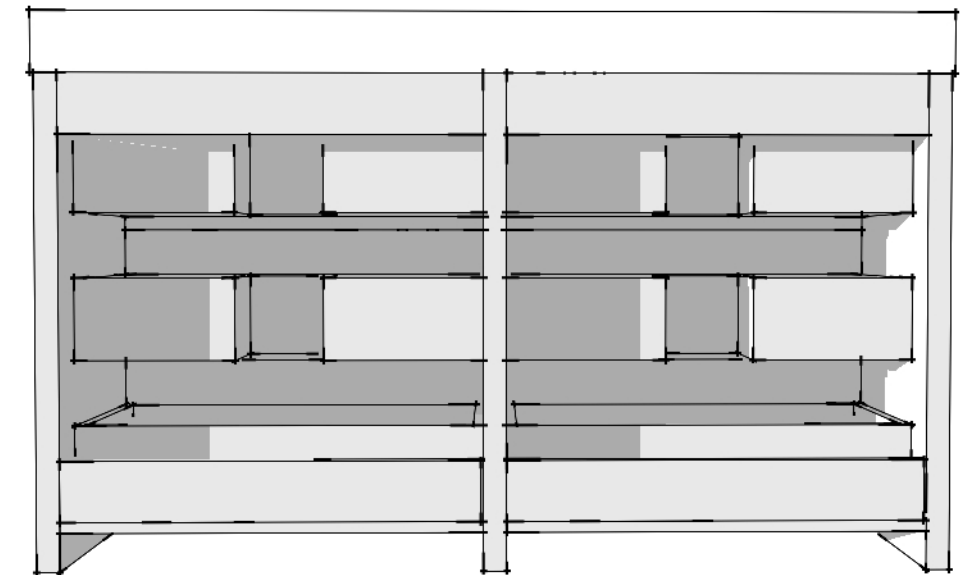

MODEL NAME: 1500B
PERSPECTIVE

PLAN

FRONT ELEVATION

SIDE ELEVATION

SECTION CUT

BACK PERSPECTIVE