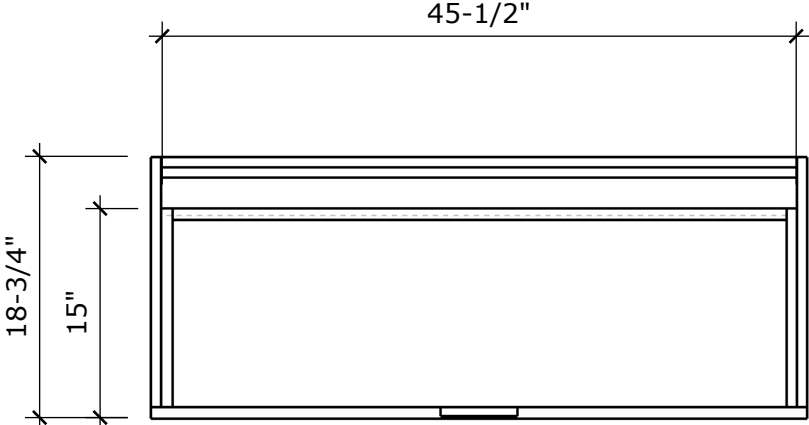

MODEL NAME: MC 1200C
PERSPECTIVE

PLAN

FRONT ELEVATION

SIDE ELEVATION

SECTION CUT

BACK ELEVATION

MODEL NAME: MC 1200C

TOP DRAWER

BOTTOM DRAWER