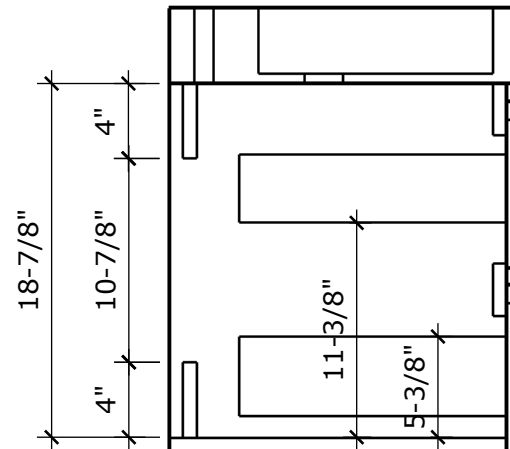

MODEL NAME: MC 1200C
PERSPECTIVE

PLAN

FRONT ELEVATION

SIDE ELEVATION

SECTION CUT

BACK ELEVATION

MODEL NAME: MC 1200C

TOP DRAWER

BOTTOM DRAWER