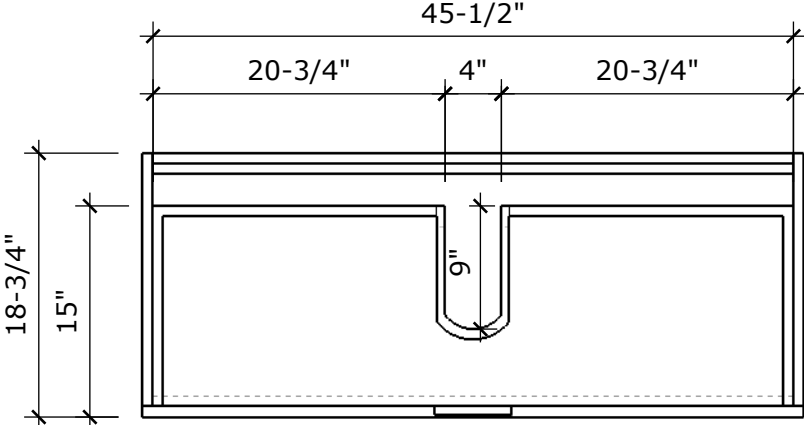

MODEL NAME: MC 1200C
PERSPECTIVE

PLAN

FRONT ELEVATION

SIDE ELEVATION

SECTION CUT

BACK ELEVATION

MODEL NAME: MC 1200C

TOP DRAWER

BOTTOM DRAWER