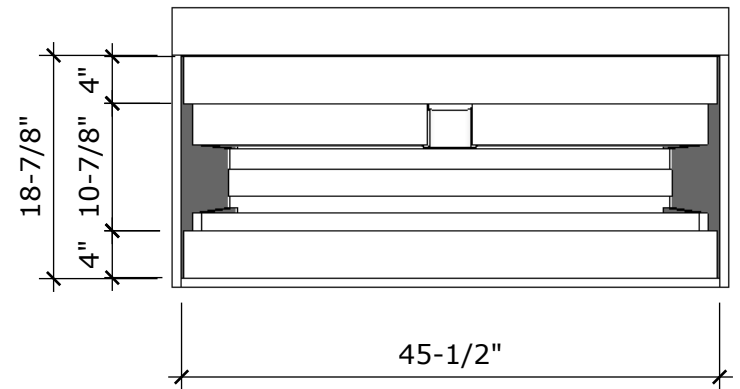

MODEL NAME: MC 1200C
PERSPECTIVE

PLAN

FRONT ELEVATION

SIDE ELEVATION

SECTION CUT

BACK ELEVATION

MODEL NAME: MC 1200C

TOP DRAWER

BOTTOM DRAWER