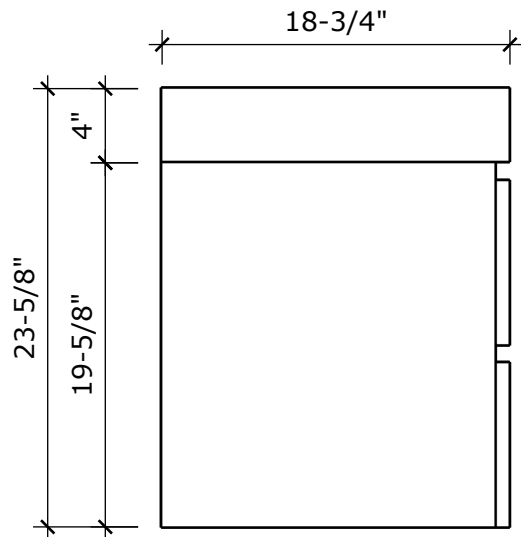

MODEL NAME: MC 1200C
PERSPECTIVE

PLAN

FRONT ELEVATION

SIDE ELEVATION

SECTION CUT

BACK ELEVATION

MODEL NAME: MC 1200C

TOP DRAWER

BOTTOM DRAWER