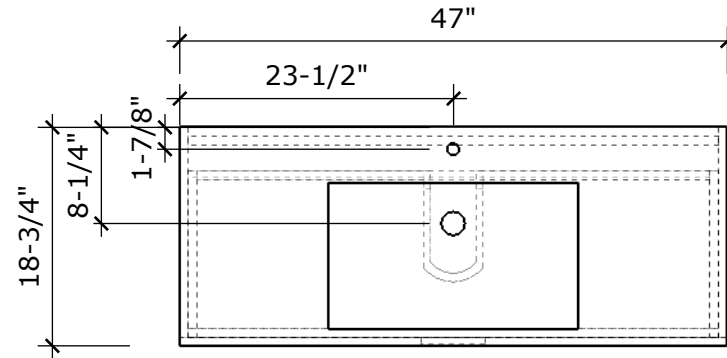

MODEL NAME: MC 1200C
PERSPECTIVE

PLAN

FRONT ELEVATION

SIDE ELEVATION

SECTION CUT

BACK ELEVATION

MODEL NAME: MC 1200C

TOP DRAWER

BOTTOM DRAWER