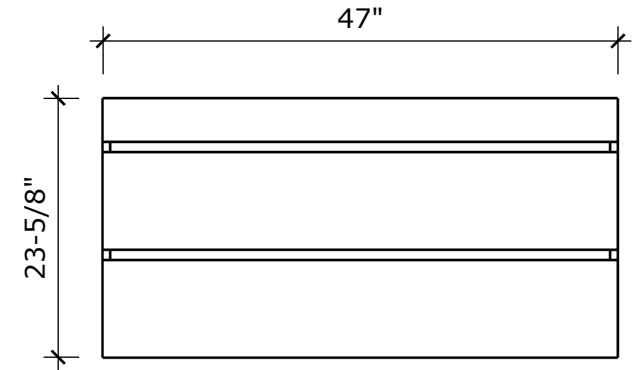

MODEL NAME: MC 1200C
PERSPECTIVE

PLAN

FRONT ELEVATION

SIDE ELEVATION

SECTION CUT

BACK ELEVATION

MODEL NAME: MC 1200C

TOP DRAWER

BOTTOM DRAWER