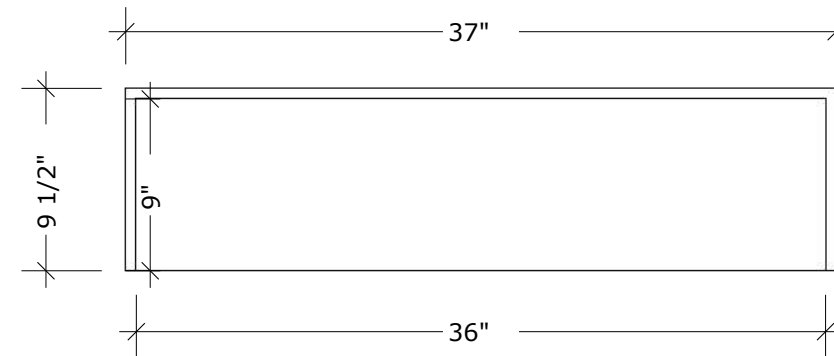

MODEL NAME: MC 1000P
PERSPECTIVE

PLAN

FRONT ELEVATION

SIDE ELEVATION

SECTION CUT

BACK ELEVATION

MODEL NAME: MC 1000P
DRAWERS

TOP DRAWER
U BACK CUTOUT

BOTTOM DRAWER
FULL DRAWER