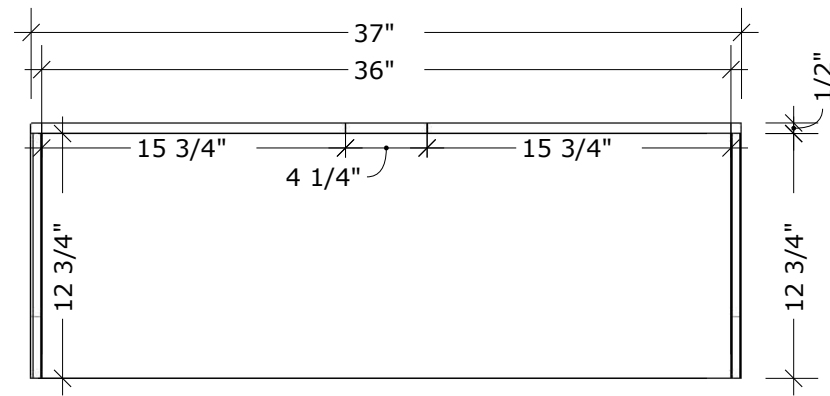

MODEL NAME: MC 1000P
PERSPECTIVE

PLAN

FRONT ELEVATION

SIDE ELEVATION

SECTION CUT

BACK ELEVATION

MODEL NAME: MC 1000P
DRAWERS

TOP DRAWER
U BACK CUTOUT

BOTTOM DRAWER
FULL DRAWER