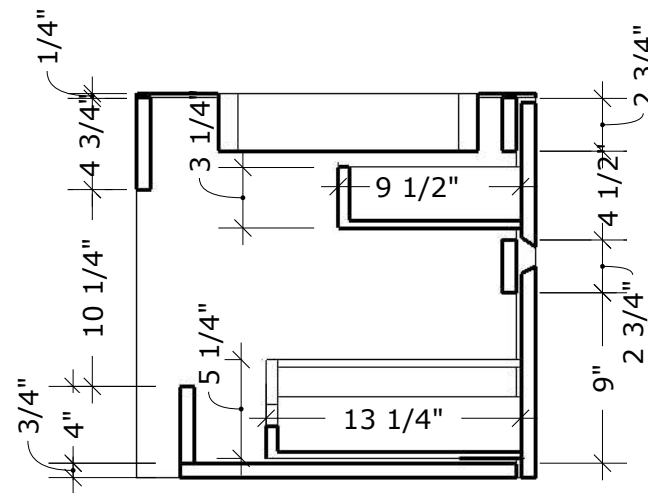

MODEL NAME: MC 1000P
PERSPECTIVE

PLAN

FRONT ELEVATION

SIDE ELEVATION

SECTION CUT

BACK ELEVATION

MODEL NAME: MC 1000P
DRAWERS

TOP DRAWER
U BACK CUTOUT

BOTTOM DRAWER
FULL DRAWER