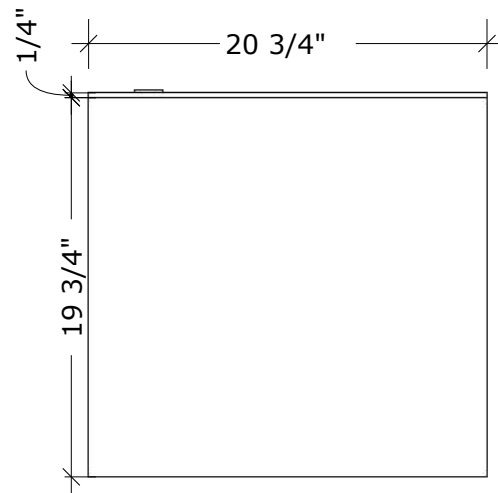

MODEL NAME: MC 1000P
PERSPECTIVE

PLAN

FRONT ELEVATION

SIDE ELEVATION

SECTION CUT

BACK ELEVATION

MODEL NAME: MC 1000P
DRAWERS

TOP DRAWER
U BACK CUTOUT

BOTTOM DRAWER
FULL DRAWER