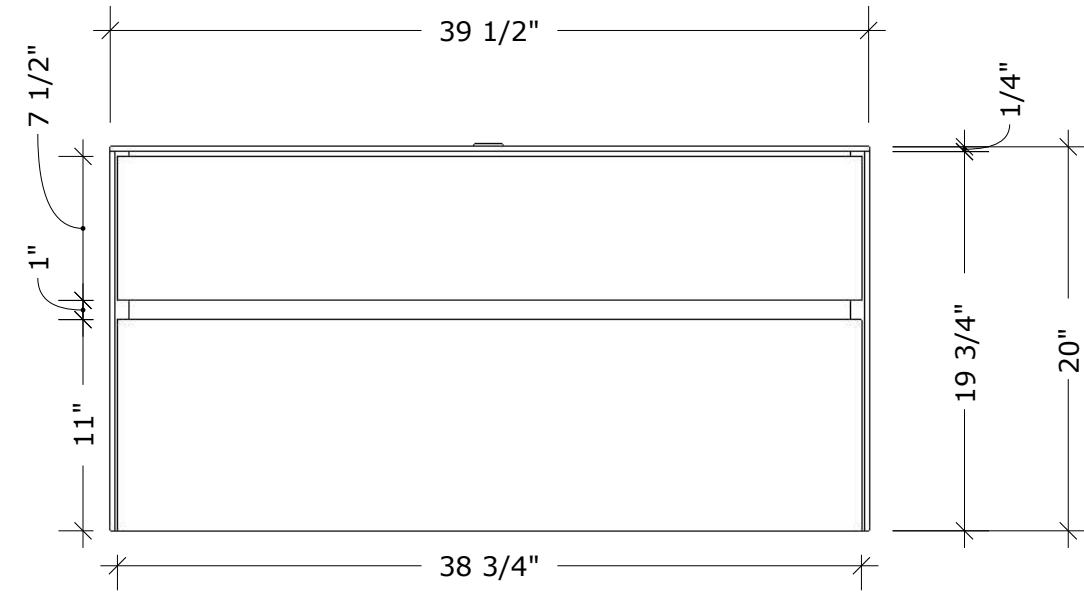

MODEL NAME: MC 1000P
PERSPECTIVE

PLAN

FRONT ELEVATION

SIDE ELEVATION

SECTION CUT

BACK ELEVATION

MODEL NAME: MC 1000P
DRAWERS

TOP DRAWER
U BACK CUTOUT

BOTTOM DRAWER
FULL DRAWER