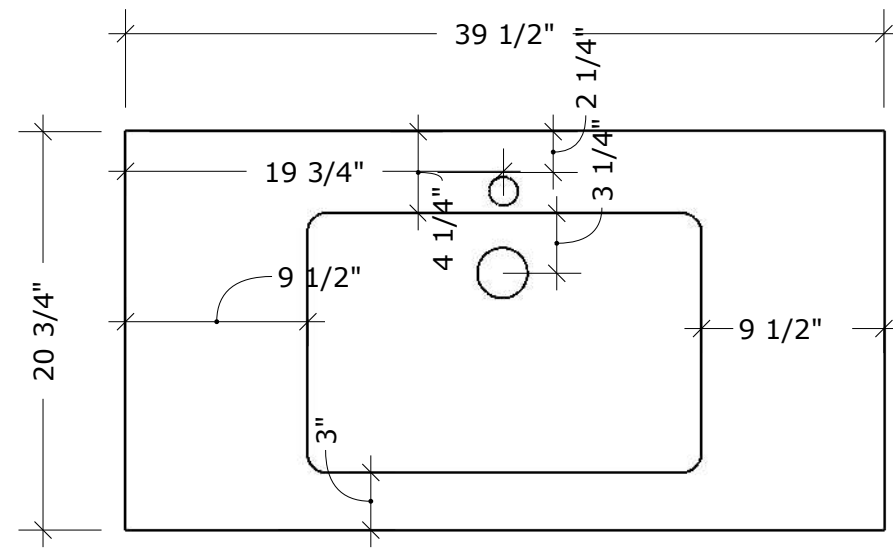

MODEL NAME: MC 1000P
PERSPECTIVE

PLAN

FRONT ELEVATION

SIDE ELEVATION

SECTION CUT

BACK ELEVATION

MODEL NAME: MC 1000P
DRAWERS

TOP DRAWER
U BACK CUTOUT

BOTTOM DRAWER
FULL DRAWER