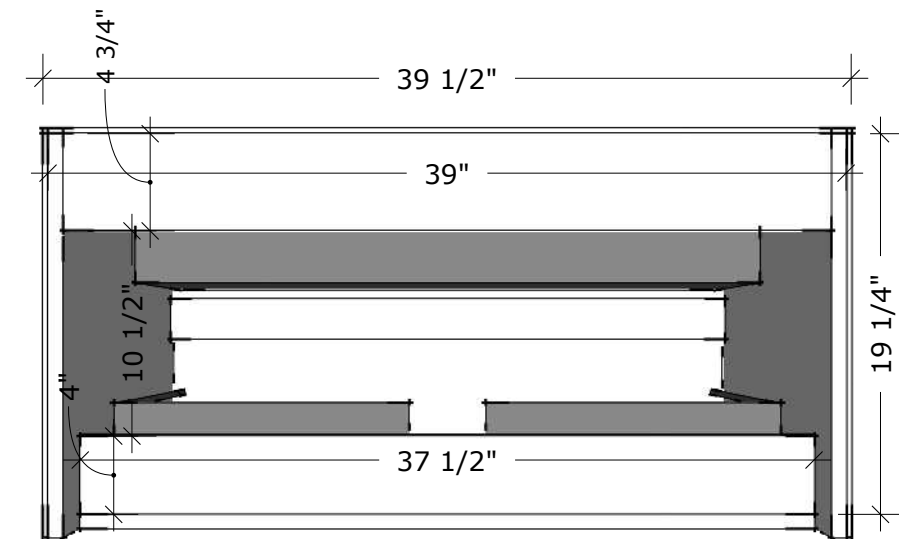

MODEL NAME: MC 1000P
PERSPECTIVE

PLAN

FRONT ELEVATION

SIDE ELEVATION

SECTION CUT

BACK ELEVATION

MODEL NAME: MC 1000P
DRAWERS

TOP DRAWER
U BACK CUTOUT

BOTTOM DRAWER
FULL DRAWER