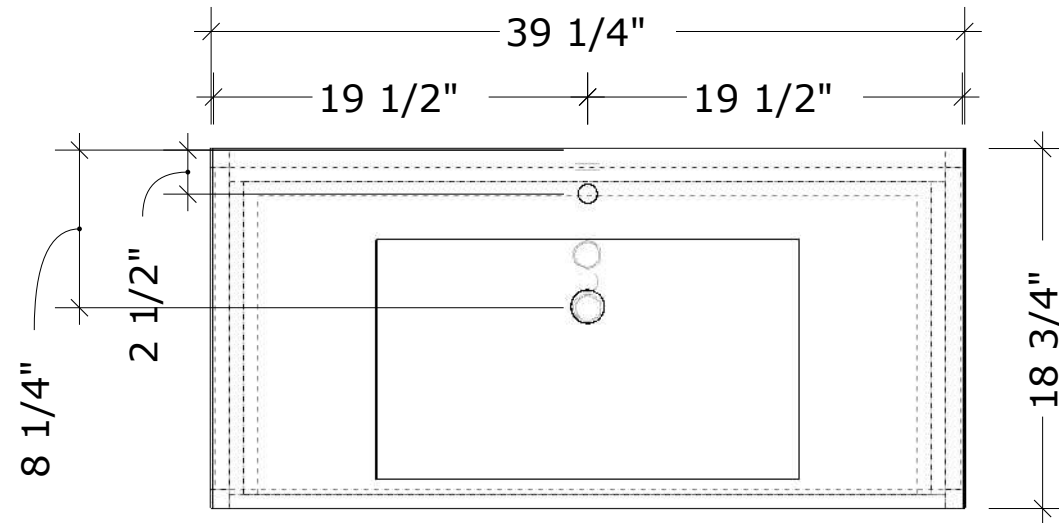

MODEL NAME: MC 1000M
PERSPECTIVE

PLAN

FRONT ELEVATION

SIDE ELEVATION

SECTION CUT

DRAWER
FULL