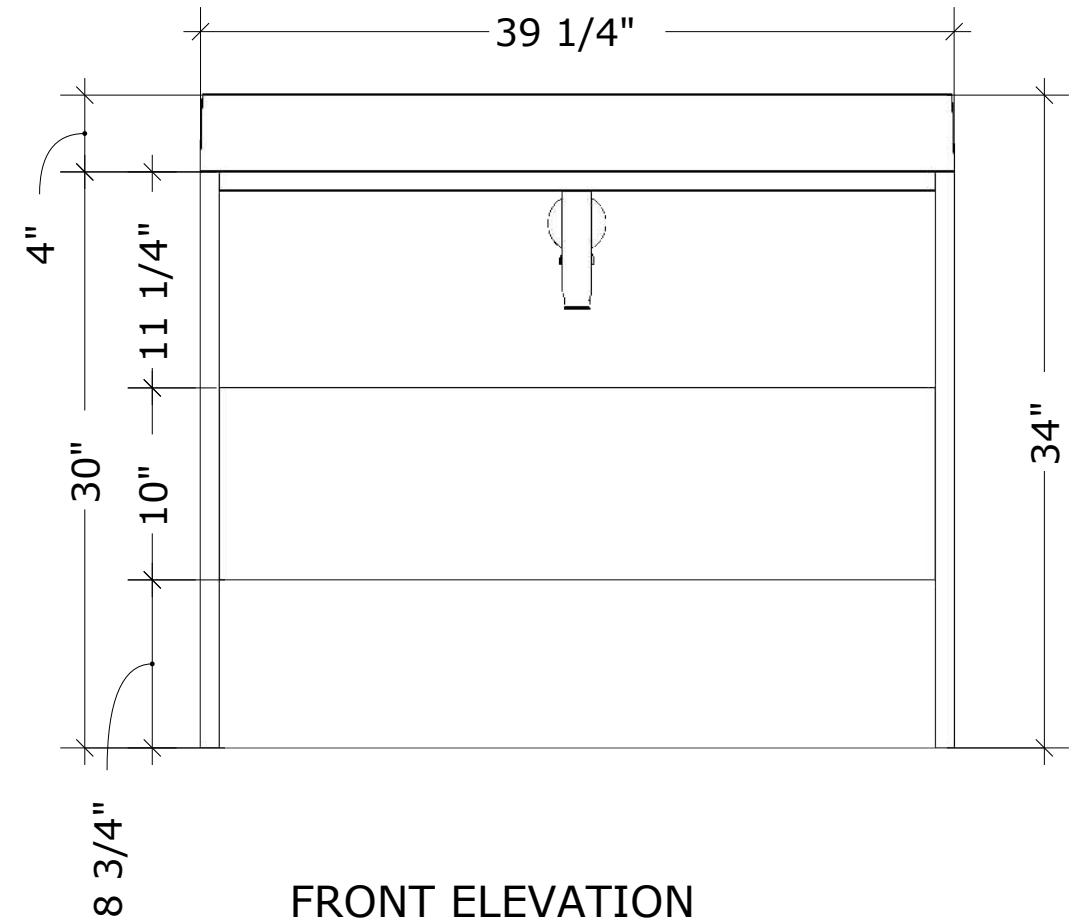

MODEL NAME: MC 1000M
PERSPECTIVE

PLAN

FRONT ELEVATION

SIDE ELEVATION

SECTION CUT

DRAWER
FULL