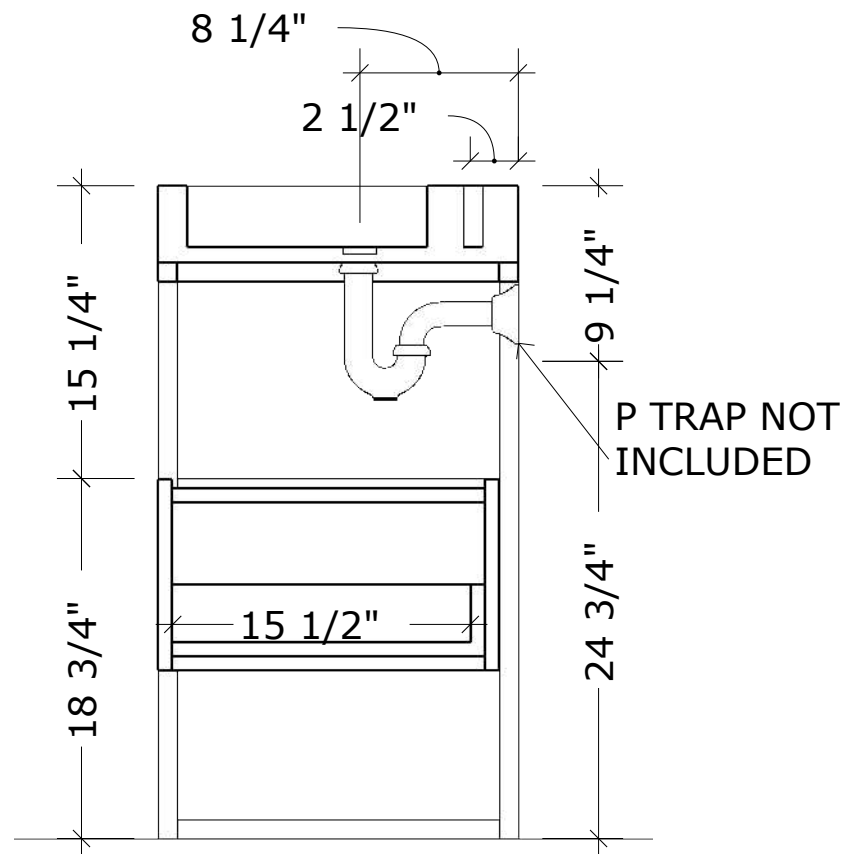

MODEL NAME: MC 1000M
PERSPECTIVE

PLAN

FRONT ELEVATION

SIDE ELEVATION

SECTION CUT

DRAWER
FULL