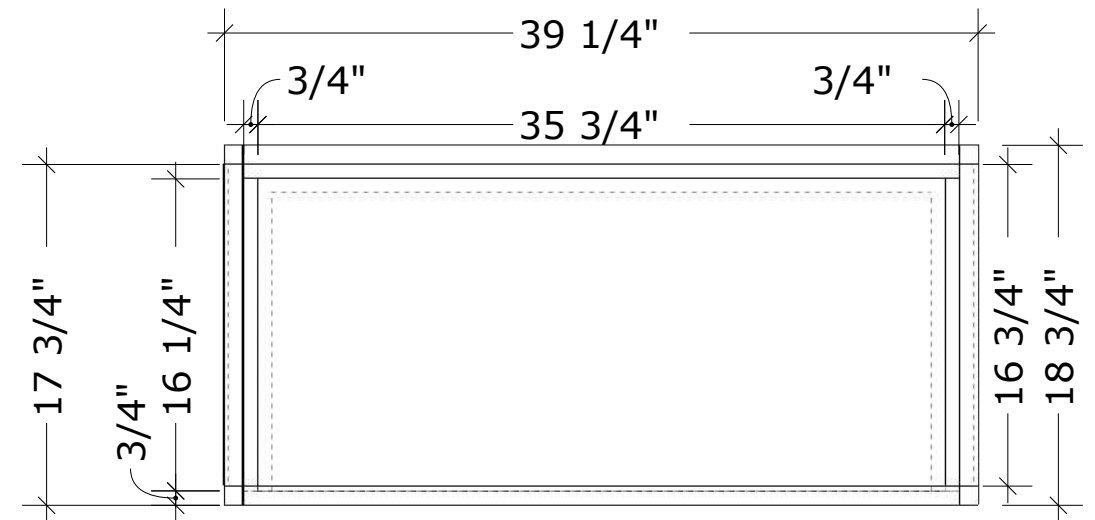

MODEL NAME: MC 1000M
PERSPECTIVE

PLAN

FRONT ELEVATION

SIDE ELEVATION

SECTION CUT

DRAWER
FULL