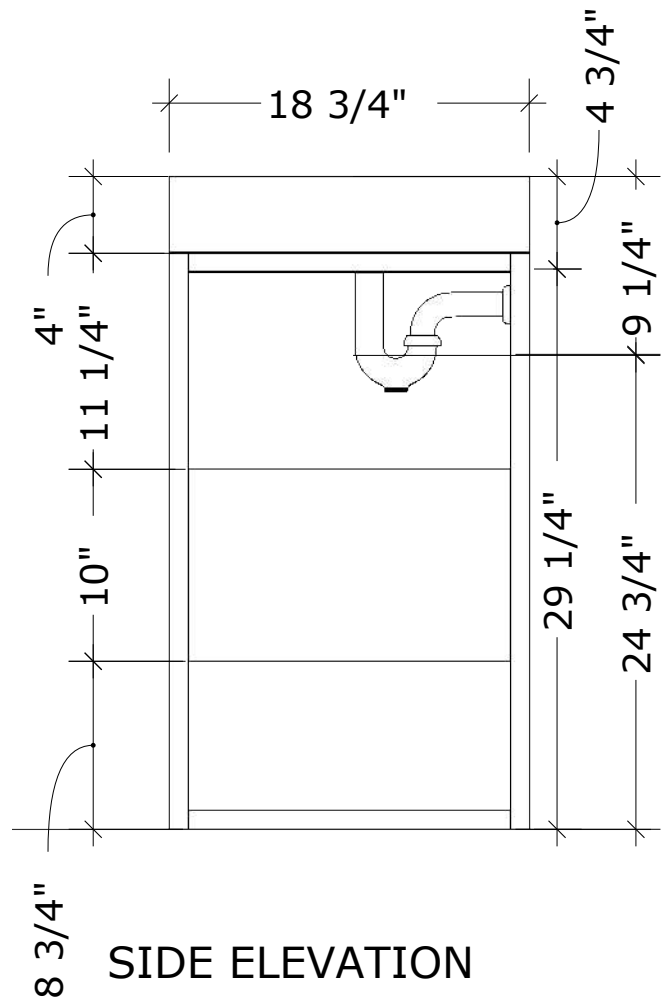

MODEL NAME: MC 1000M
PERSPECTIVE

PLAN

FRONT ELEVATION

SIDE ELEVATION

SECTION CUT

DRAWER
FULL