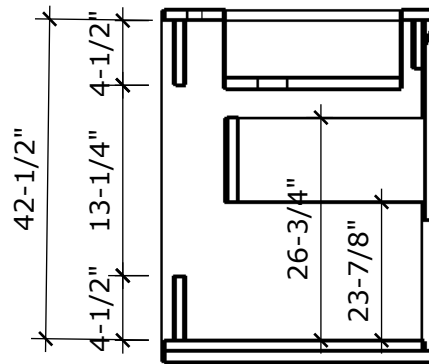

**MODEL NAME: MC 1000H**  
PERSPECTIVE

PLAN

FRONT ELEVATION

BACK ELEVATION

SECTION CUT

DRAWER