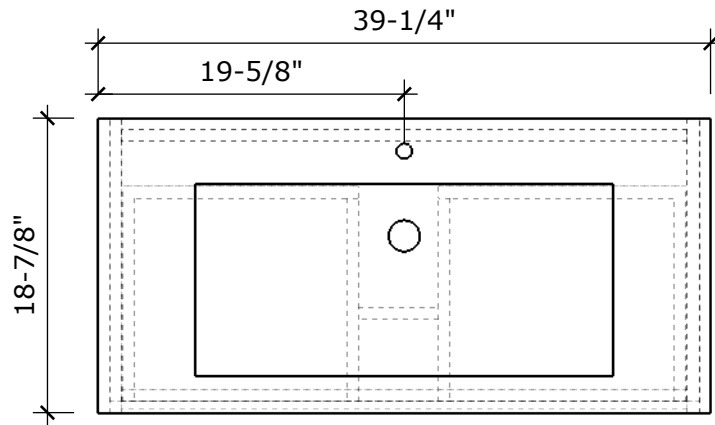

**MODEL NAME: MC 1000H**  
PERSPECTIVE

PLAN

FRONT ELEVATION

BACK ELEVATION

SECTION CUT

DRAWER