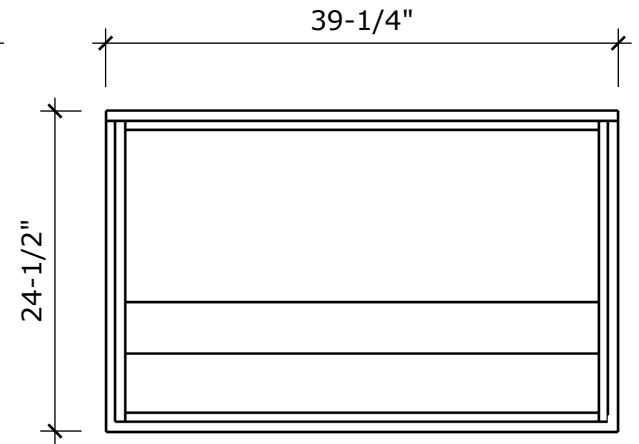

**MODEL NAME: MC 1000H**  
PERSPECTIVE

PLAN

FRONT ELEVATION

BACK ELEVATION

SECTION CUT

DRAWER