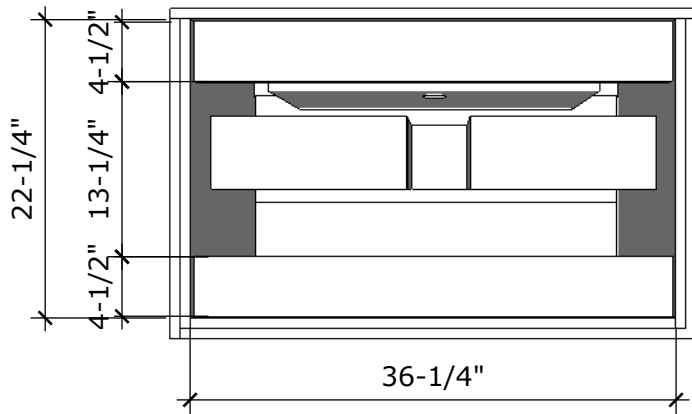

**MODEL NAME: MC 1000H**  
PERSPECTIVE

PLAN

FRONT ELEVATION

BACK ELEVATION

SECTION CUT

DRAWER