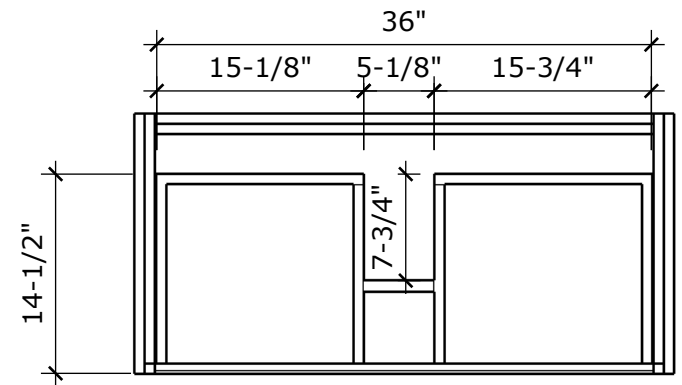

**MODEL NAME: MC 1000H**  
PERSPECTIVE

PLAN

FRONT ELEVATION

BACK ELEVATION

SECTION CUT

DRAWER