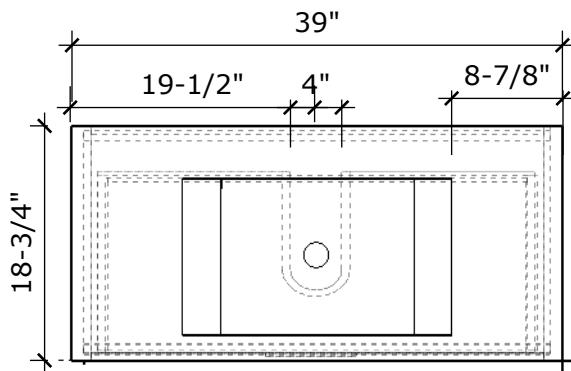

**MODEL NAME: MC 1000F**  
PERSPECTIVE

SIDE ELEVATION

FRONT ELEVATION

PLAN

SECTION CUT

BACK ELEVATION