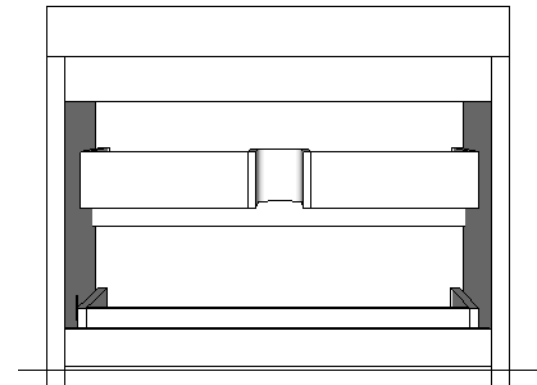

**MODEL NAME: MC 1000F**  
PERSPECTIVE

SIDE ELEVATION

FRONT ELEVATION

PLAN

SECTION CUT

BACK ELEVATION