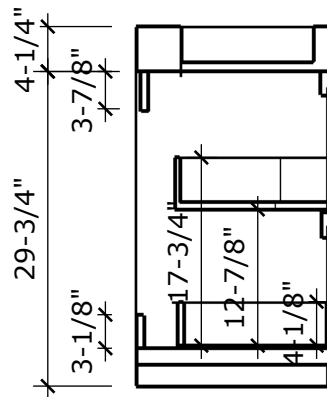

**MODEL NAME: MC 1000F**  
PERSPECTIVE

SIDE ELEVATION

FRONT ELEVATION

PLAN

SECTION CUT

BACK ELEVATION