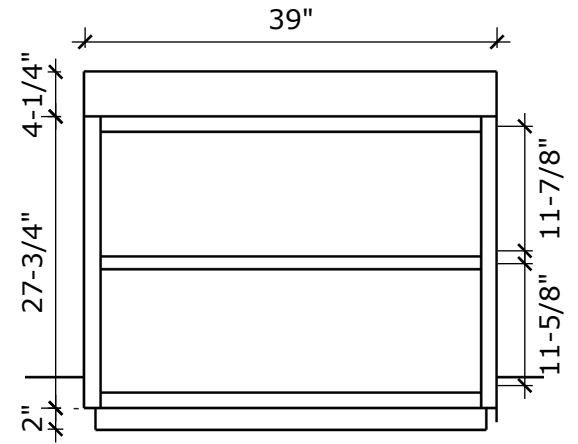

**MODEL NAME: MC 1000F**  
PERSPECTIVE

SIDE ELEVATION

FRONT ELEVATION

PLAN

SECTION CUT

BACK ELEVATION