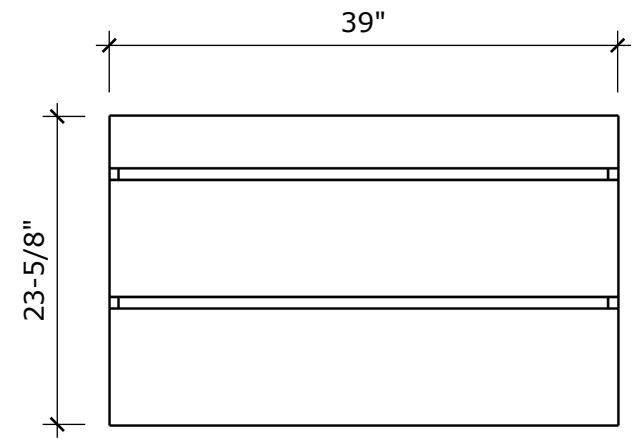

**MODEL NAME:** MC 1000C  
PERSPECTIVE

PLAN

FRONT ELEVATION

SIDE ELEVATION

SECTION CUT

BACK ELEVATION

**MODEL NAME:** MC 1000C

TOP DRAWER

BOTTOM DRAWER