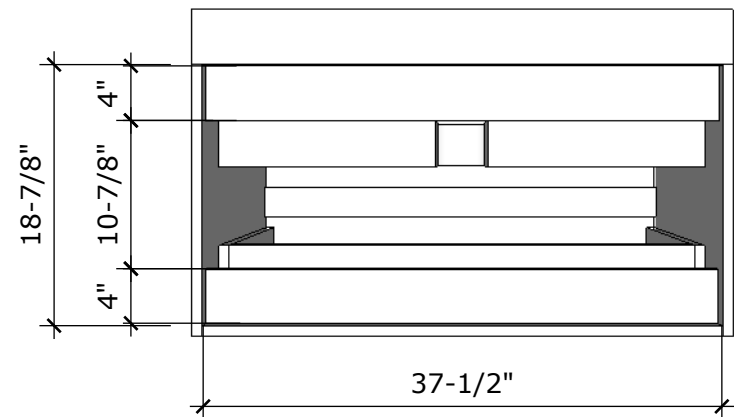

**MODEL NAME:** MC 1000C  
PERSPECTIVE

PLAN

FRONT ELEVATION

SIDE ELEVATION

SECTION CUT

BACK ELEVATION

**MODEL NAME:** MC 1000C

TOP DRAWER

BOTTOM DRAWER