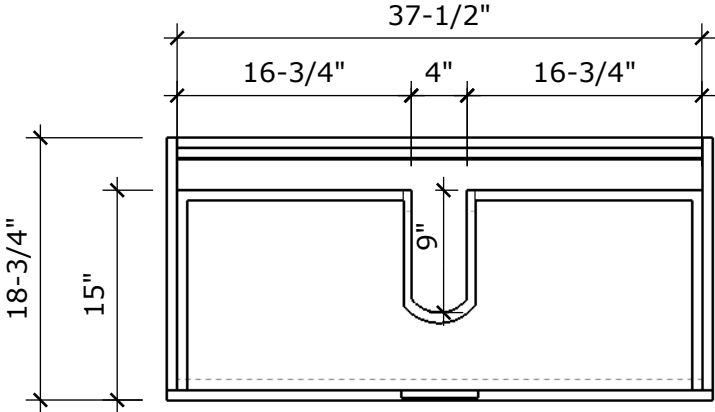

**MODEL NAME:** MC 1000C  
PERSPECTIVE

PLAN

FRONT ELEVATION

SIDE ELEVATION

SECTION CUT

BACK ELEVATION

**MODEL NAME:** MC 1000C

TOP DRAWER

BOTTOM DRAWER