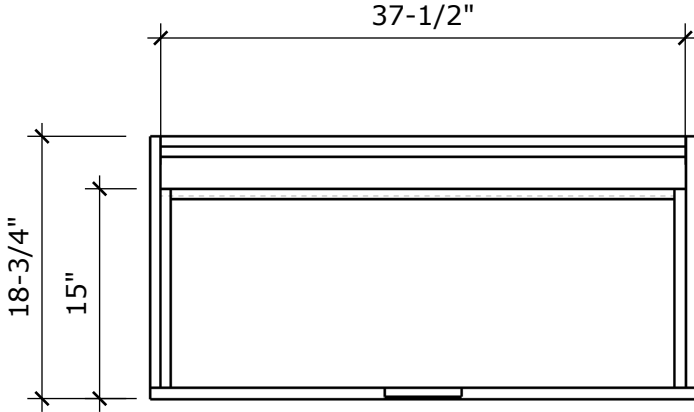

**MODEL NAME:** MC 1000C  
PERSPECTIVE

PLAN

FRONT ELEVATION

SIDE ELEVATION

SECTION CUT

BACK ELEVATION

**MODEL NAME:** MC 1000C

TOP DRAWER

BOTTOM DRAWER