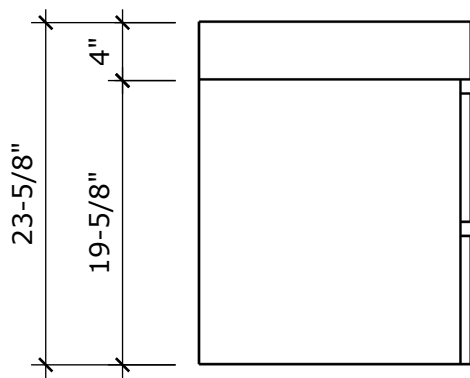

**MODEL NAME:** MC 1000C  
PERSPECTIVE

PLAN

FRONT ELEVATION

SIDE ELEVATION

SECTION CUT

BACK ELEVATION

**MODEL NAME:** MC 1000C

TOP DRAWER

BOTTOM DRAWER