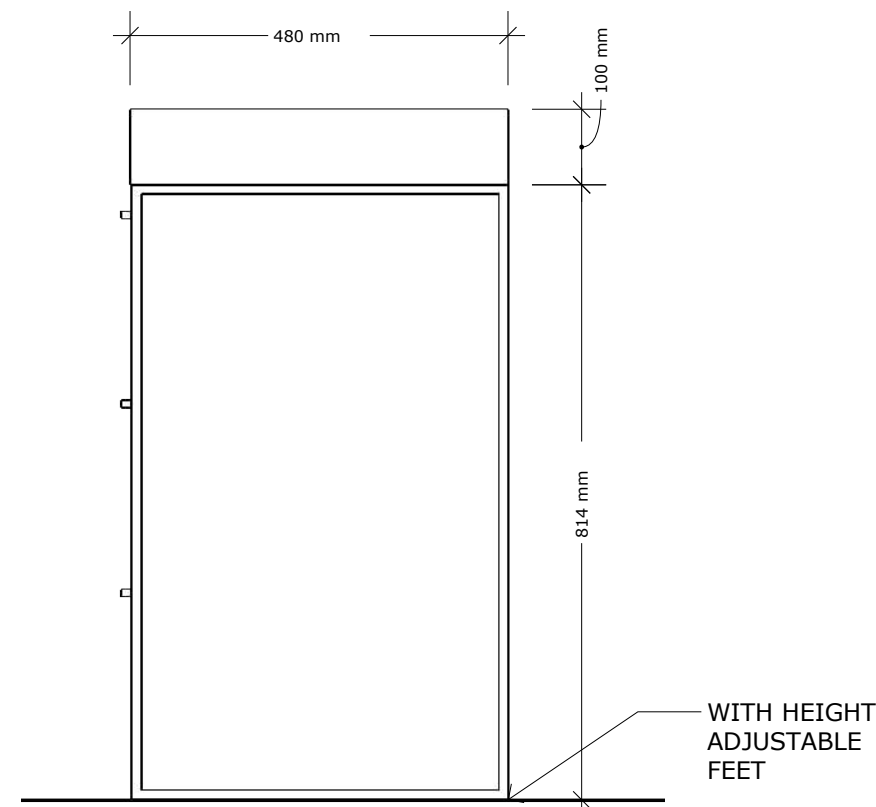

MODEL NAME: 1000B
PERSPECTIVE

PLAN

FRONT ELEVATION

SIDE ELEVATION

SECTION CUT

BACK PERSPECTIVE