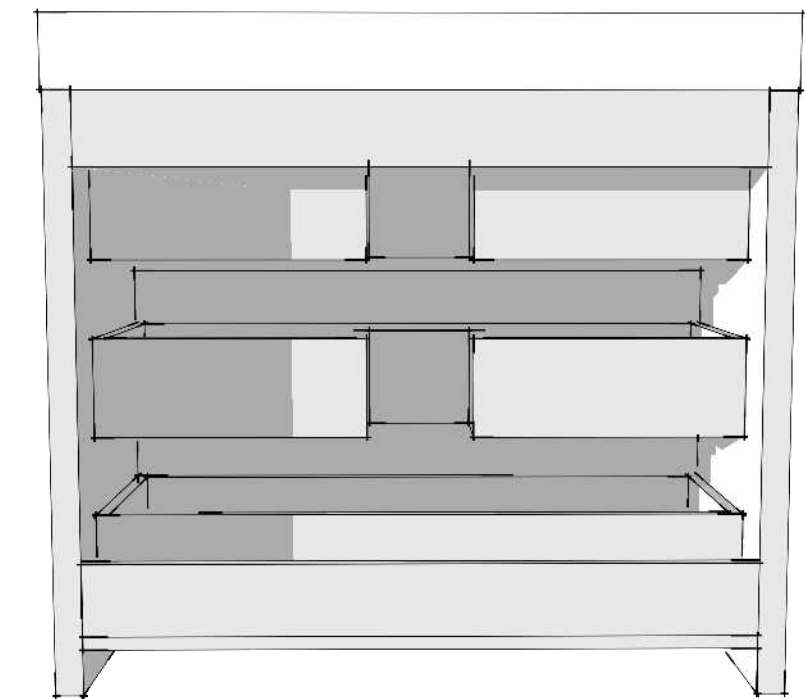

MODEL NAME: 1000B
PERSPECTIVE

PLAN

FRONT ELEVATION

SIDE ELEVATION

SECTION CUT

BACK PERSPECTIVE