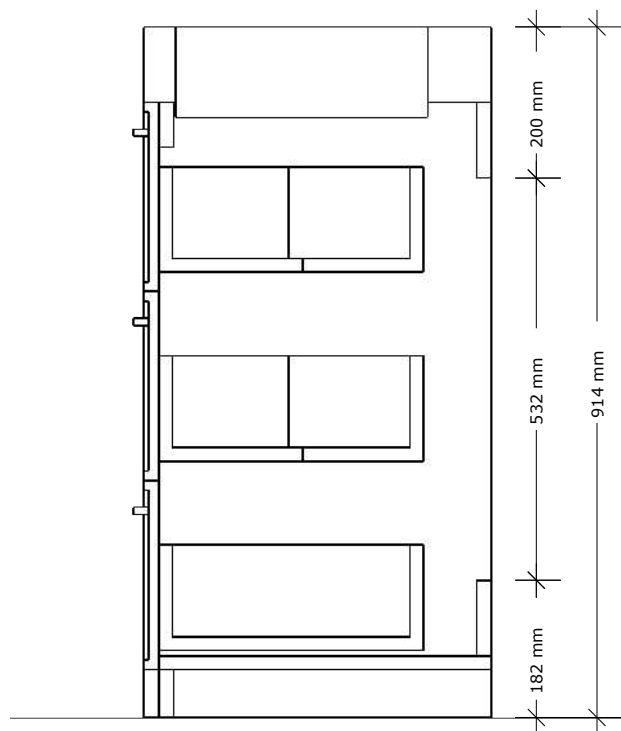

MODEL NAME: 1000B
PERSPECTIVE

PLAN

FRONT ELEVATION

SIDE ELEVATION

SECTION CUT

BACK PERSPECTIVE