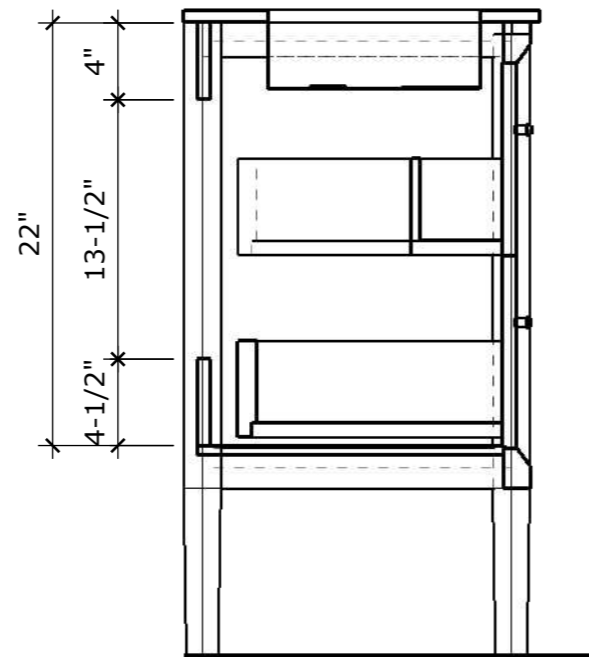

MODEL NAME: MC 100

WORKTOP: WHITE CERAMIC WITH INTEGRATED SINK

DOOR SHAPE: FLAT BEVELLED CORNER

COLOUR OPTIONS: GREY OAK VENEER, WHITE OAK VENEER, BROWN OAK VENEER

PERSPECTIVE

PLAN

FRONT ELEVATION

SIDE ELEVATION

SECTION CUT

BACK VIEW

MODEL NAME: MC 100

WORKTOP: WHITE CERAMIC WITH INTEGRATED SINK

DOOR SHAPE: FLAT BEVELLED CORNER

COLOUR OPTIONS: GREY OAK VENEER, WHITE OAK VENEER, BROWN OAK VENEER

BOTTOM DRAWER

TOP U -SHAPE
DRAWER