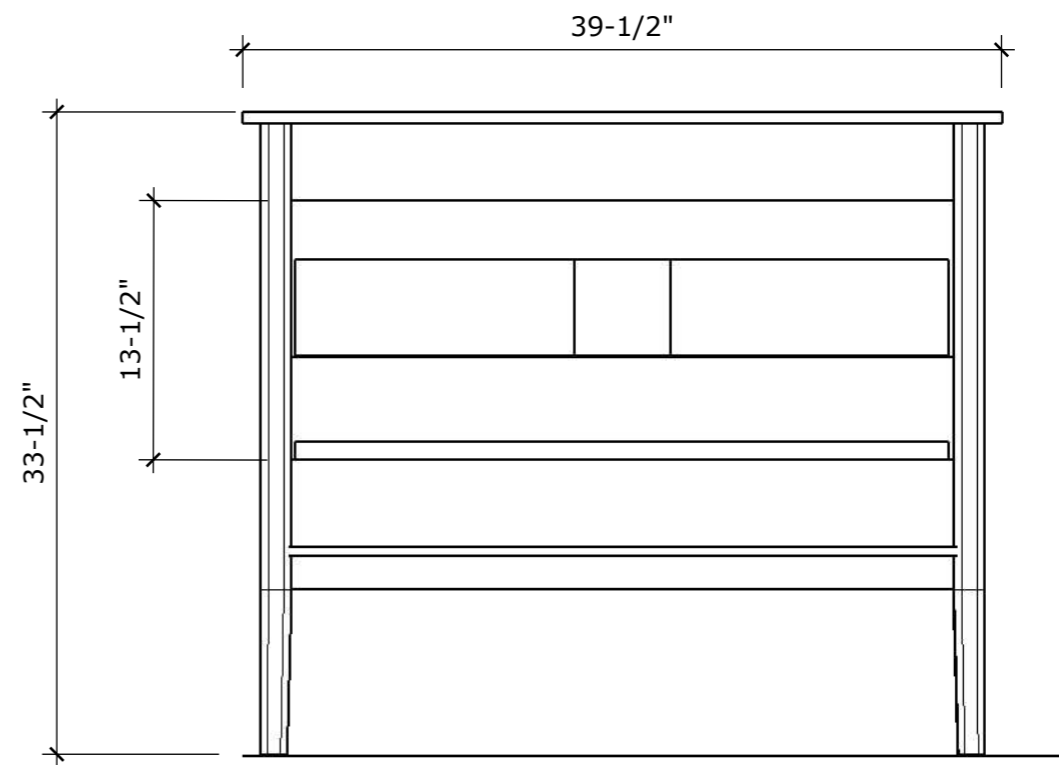

MODEL NAME: MC 100

WORKTOP: WHITE CERAMIC WITH INTEGRATED SINK

DOOR SHAPE: FLAT BEVELLED CORNER

COLOUR OPTIONS: GREY OAK VENEER, WHITE OAK VENEER, BROWN OAK VENEER

PERSPECTIVE

PLAN

FRONT ELEVATION

SIDE ELEVATION

SECTION CUT

BACK VIEW

MODEL NAME: MC 100

WORKTOP: WHITE CERAMIC WITH INTEGRATED SINK

DOOR SHAPE: FLAT BEVELLED CORNER

COLOUR OPTIONS: GREY OAK VENEER, WHITE OAK VENEER, BROWN OAK VENEER

BOTTOM DRAWER

TOP U -SHAPE
DRAWER