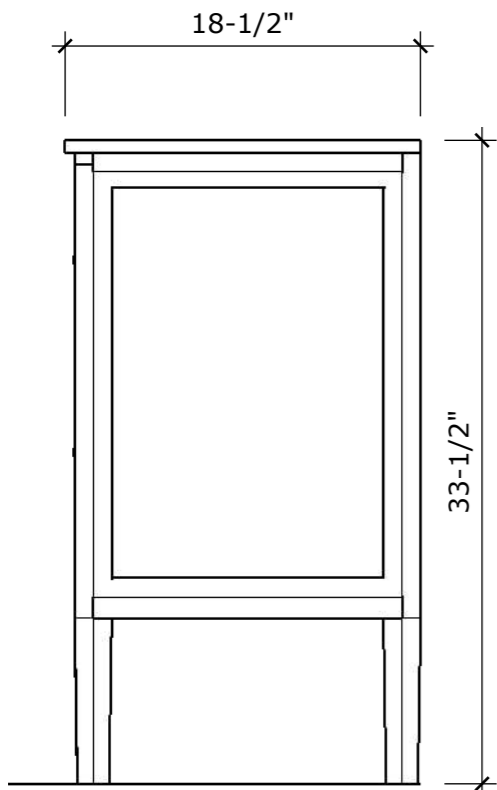

MODEL NAME: MC 100

WORKTOP: WHITE CERAMIC WITH INTEGRATED SINK

DOOR SHAPE: FLAT BEVELLED CORNER

COLOUR OPTIONS: GREY OAK VENEER, WHITE OAK VENEER, BROWN OAK VENEER

PERSPECTIVE

PLAN

FRONT ELEVATION

SIDE ELEVATION

SECTION CUT

BACK VIEW

MODEL NAME: MC 100

WORKTOP: WHITE CERAMIC WITH INTEGRATED SINK

DOOR SHAPE: FLAT BEVELLED CORNER

COLOUR OPTIONS: GREY OAK VENEER, WHITE OAK VENEER, BROWN OAK VENEER

BOTTOM DRAWER

TOP U -SHAPE
DRAWER