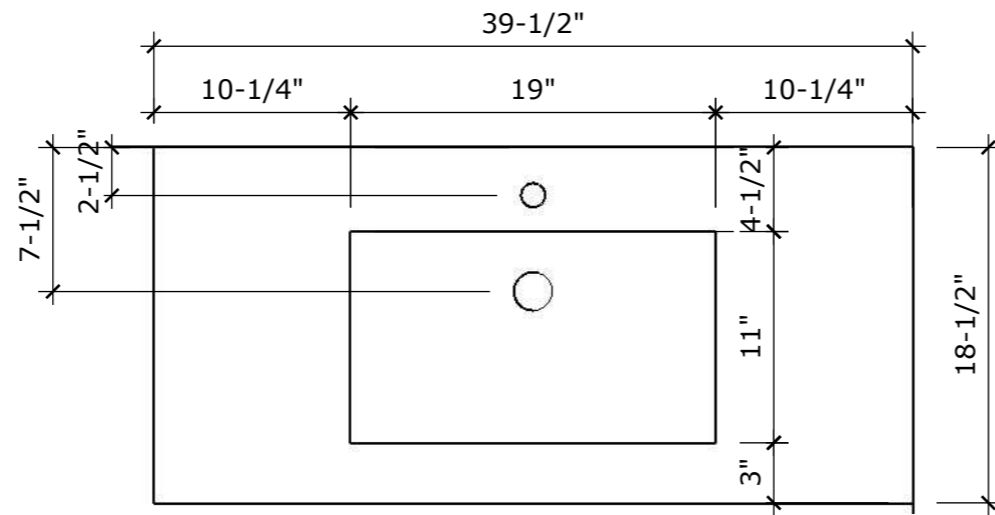

MODEL NAME: MC 100

WORKTOP: WHITE CERAMIC WITH INTEGRATED SINK

DOOR SHAPE: FLAT BEVELLED CORNER

COLOUR OPTIONS: GREY OAK VENEER, WHITE OAK VENEER, BROWN OAK VENEER

PERSPECTIVE

PLAN

FRONT ELEVATION

SIDE ELEVATION

SECTION CUT

BACK VIEW

MODEL NAME: MC 100

WORKTOP: WHITE CERAMIC WITH INTEGRATED SINK

DOOR SHAPE: FLAT BEVELLED CORNER

COLOUR OPTIONS: GREY OAK VENEER, WHITE OAK VENEER, BROWN OAK VENEER

BOTTOM DRAWER

TOP U -SHAPE
DRAWER