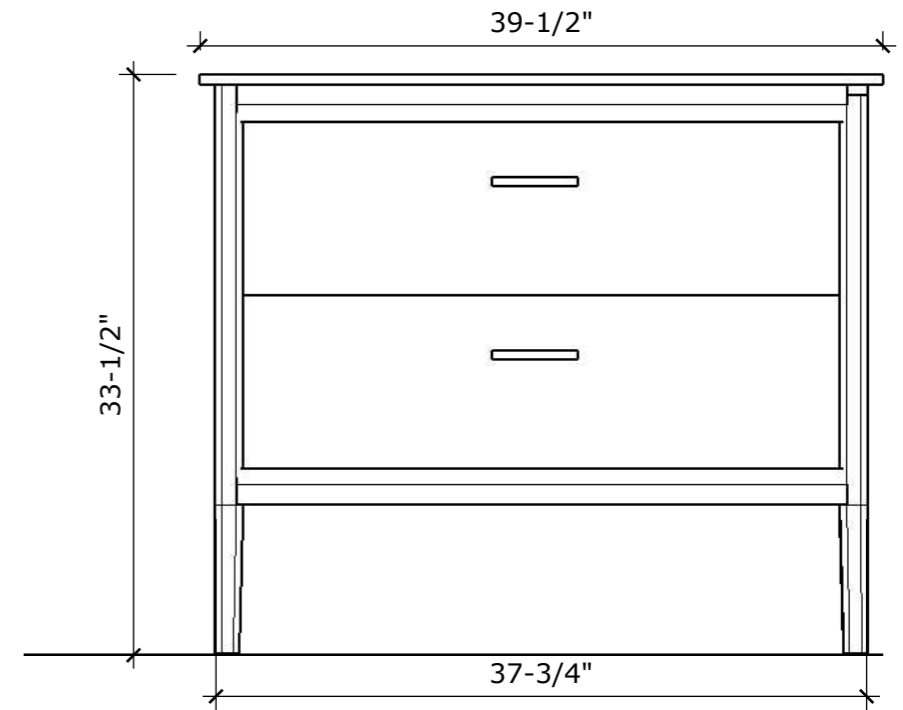

MODEL NAME: MC 100

WORKTOP: WHITE CERAMIC WITH INTEGRATED SINK

DOOR SHAPE: FLAT BEVELLED CORNER

COLOUR OPTIONS: GREY OAK VENEER, WHITE OAK VENEER, BROWN OAK VENEER

PERSPECTIVE

PLAN

FRONT ELEVATION

SIDE ELEVATION

SECTION CUT

BACK VIEW

MODEL NAME: MC 100

WORKTOP: WHITE CERAMIC WITH INTEGRATED SINK

DOOR SHAPE: FLAT BEVELLED CORNER

COLOUR OPTIONS: GREY OAK VENEER, WHITE OAK VENEER, BROWN OAK VENEER

BOTTOM DRAWER

TOP U -SHAPE
DRAWER