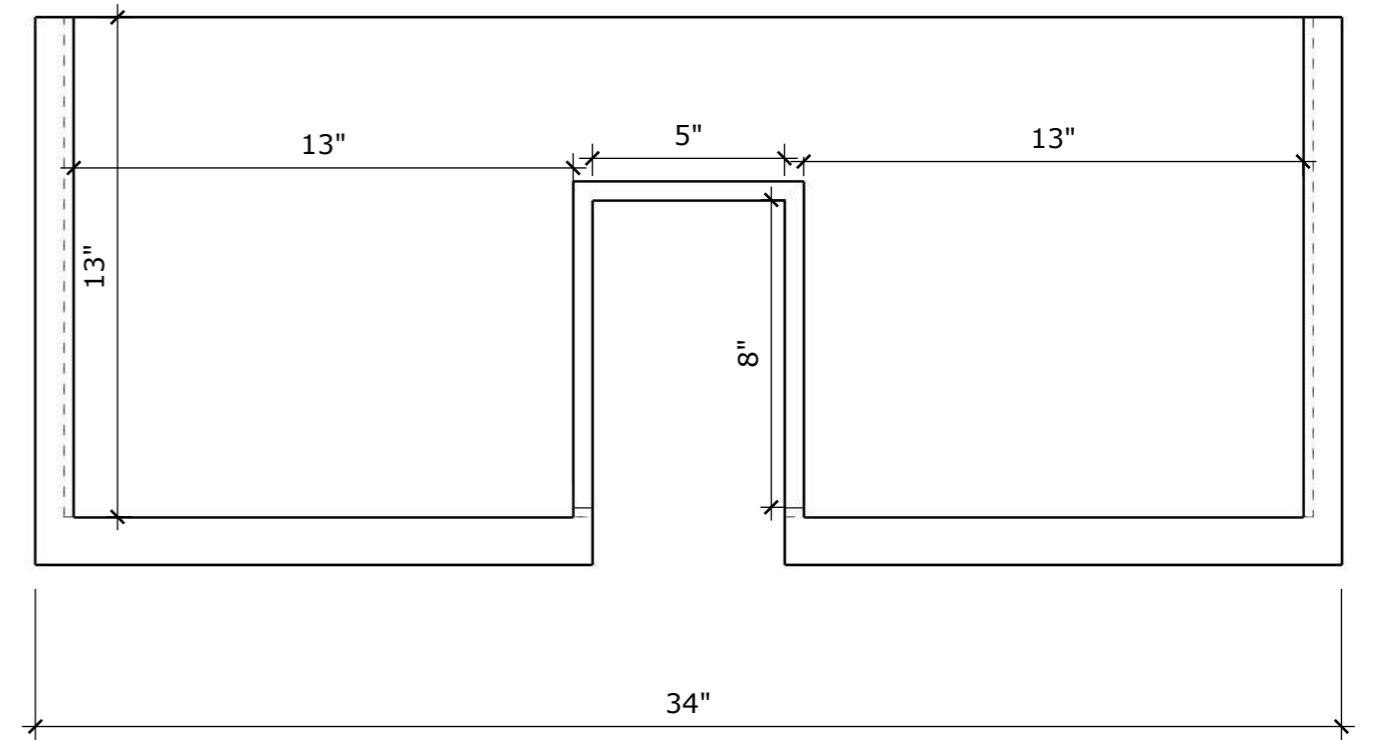

SECTION CUT

BACK VIEW

MODEL NAME: MC 100

WORKTOP: WHITE CERAMIC WITH INTEGRATED SINK

DOOR SHAPE: FLAT BEVELLED CORNER

COLOUR OPTIONS: GREY OAK VENEER, WHITE OAK VENEER, BROWN OAK VENEER

BOTTOM DRAWER

TOP U -SHAPE
DRAWER