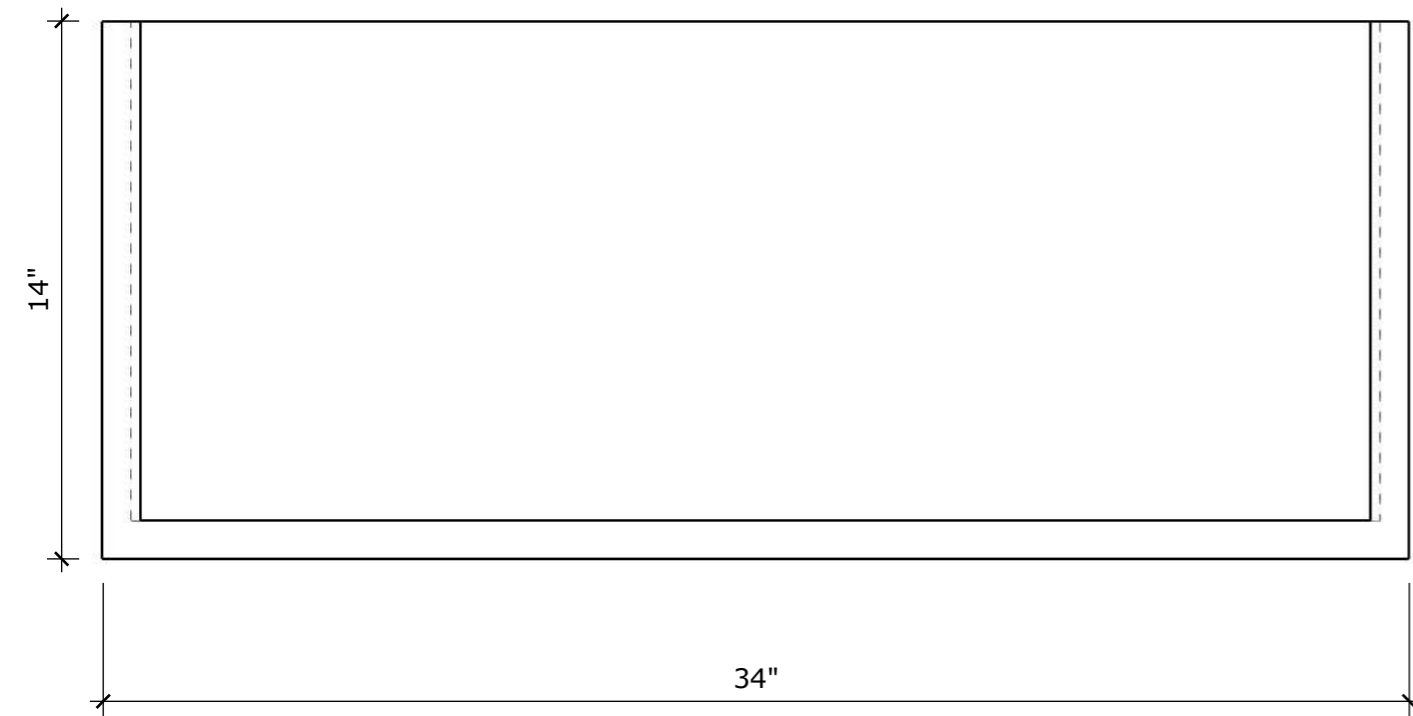

MODEL NAME: MC 100

WORKTOP: WHITE CERAMIC WITH INTEGRATED SINK

DOOR SHAPE: FLAT BEVELLED CORNER

COLOUR OPTIONS: GREY OAK VENEER, WHITE OAK VENEER, BROWN OAK VENEER

PERSPECTIVE

PLAN

FRONT ELEVATION

SIDE ELEVATION

SECTION CUT

BACK VIEW

MODEL NAME: MC 100

WORKTOP: WHITE CERAMIC WITH INTEGRATED SINK

DOOR SHAPE: FLAT BEVELLED CORNER

COLOUR OPTIONS: GREY OAK VENEER, WHITE OAK VENEER, BROWN OAK VENEER

BOTTOM DRAWER

TOP U -SHAPE
DRAWER