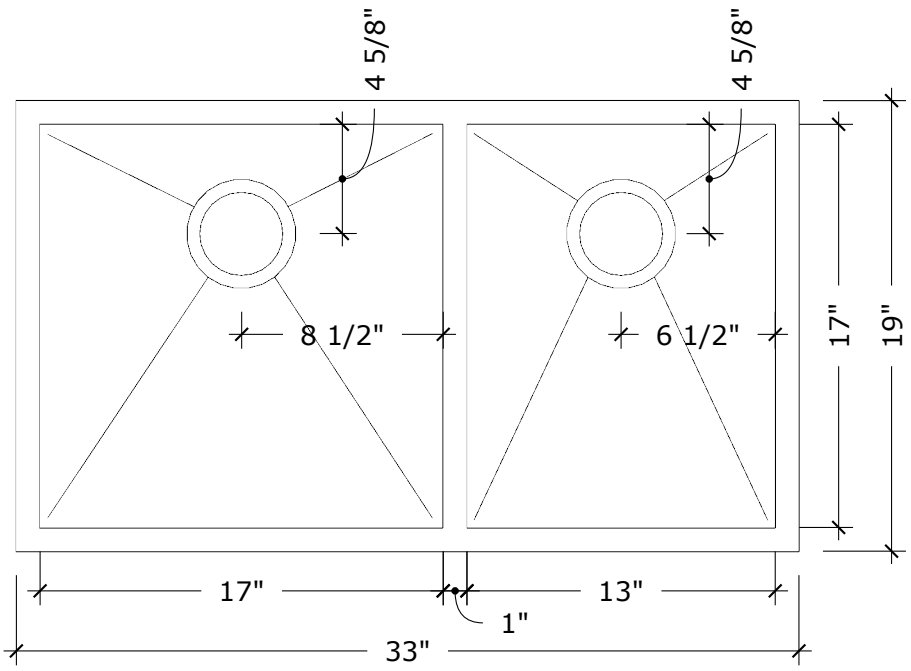

**VENETO BATH**

**KITCHEN SINK  
MODEL : KC 3319A**

**TECHINICAL DATA**

Width Overall	33"
Length Overall	19"
Width of Large Bowl	17"
Length of Large Bowl	17"
Depth of Large Bowl	9"
Width of Small Bowl	13"
Length of Small Bowl	17"
Depth of Small Bowl	9"
Number of Bowls	2
Waste Outlet Diameter	3 1/2"
Type of Material	STAINLESS-STEEL