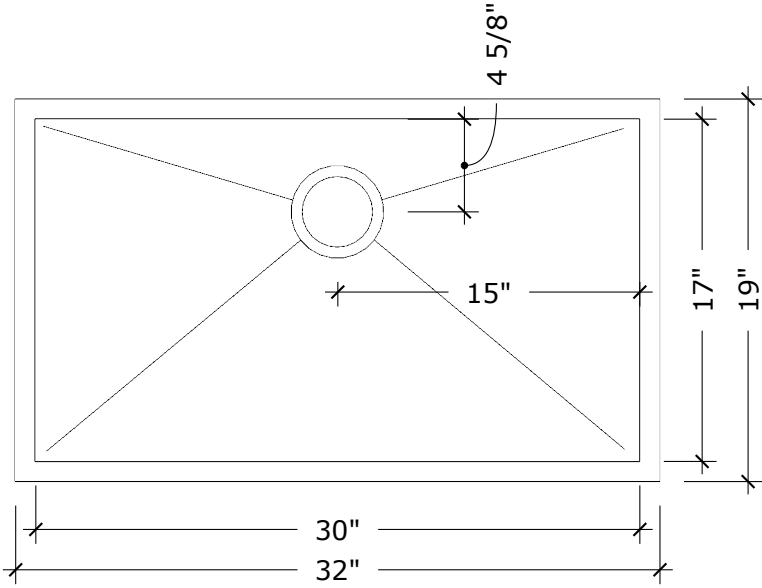

VENETO BATH

**KITCHEN SINK
MODEL : KC 3219C**

TECHINICAL DATA

Width Overall	32"
Length Overall	19"
Width of Bowl	30"
Length of Bowl	17"
Depth of Bowl	9"
Number of Bowls	1
Waste Outlet Diameter	3 1/2"
Type of Material	STAINLESS-STEEL