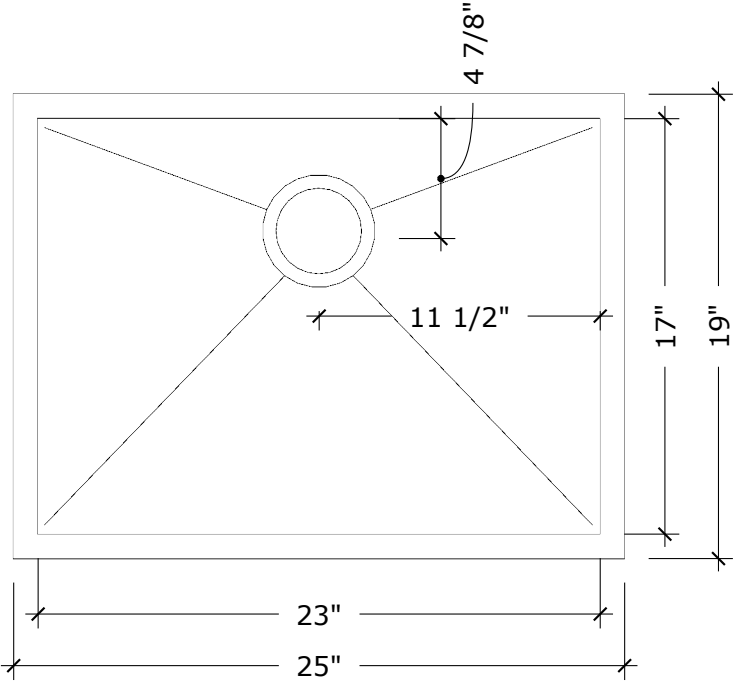

**VENETO BATH**

**KITCHEN SINK  
MODEL : KC 2519C**

**TECHINICAL DATA**

Width Overall	25"
Length Overall	19"
Width of Bowl	23"
Length of Bowl	17"
Depth of Bowl	9"
Number of Bowls	1
Waste Outlet Diameter	3 1/2"
Type of Material	STAINLESS-STEEL