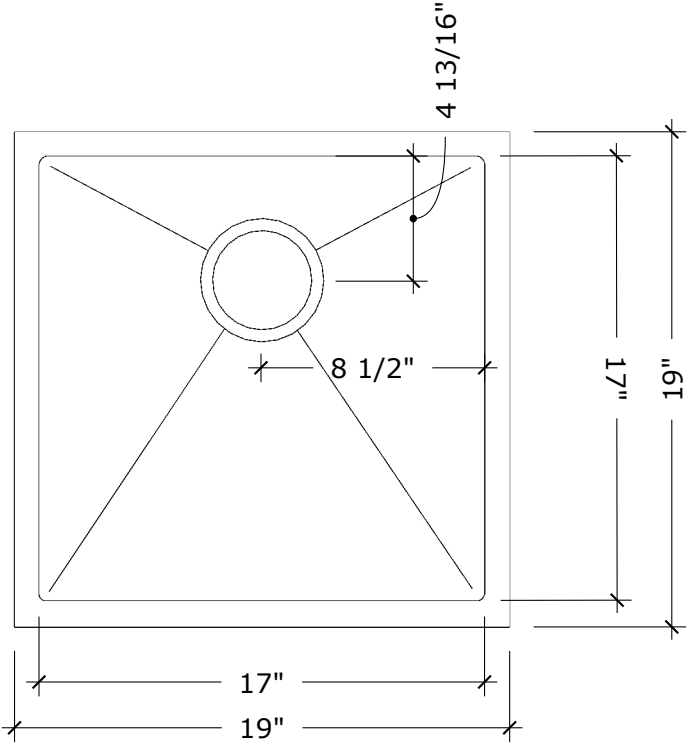

VENETO BATH

**KITCHEN SINK
MODEL : KC 1919C**

TECHINICAL DATA

Width Overall	19"
Length Overall	19"
Width of Bowl	17"
Length of Bowl	17"
Depth of Bowl	9"
Number of Bowls	1
Waste Outlet Diameter	3 1/2"
Type of Material	STAINLESS-STEEL