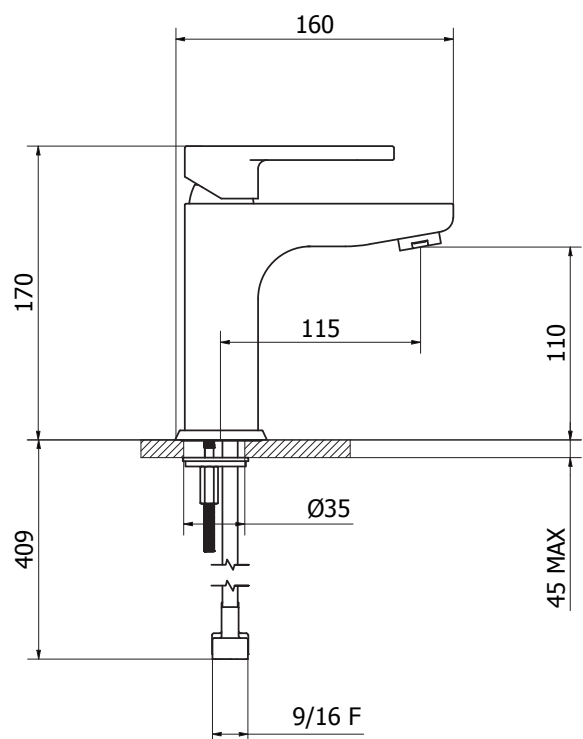

cod. 8Z32111-VEN

Single hole lavatory faucet  
without pop-up drain

### Features

- Solid brass construction
- Finishing: 11 // Chrome
- Flow Rate: 1,72 GPM
- Cartridge: D=35mm long (cod. 01193)
- Suitable for condensing boilers
- Complete with fixation set and hose m10x9/16f