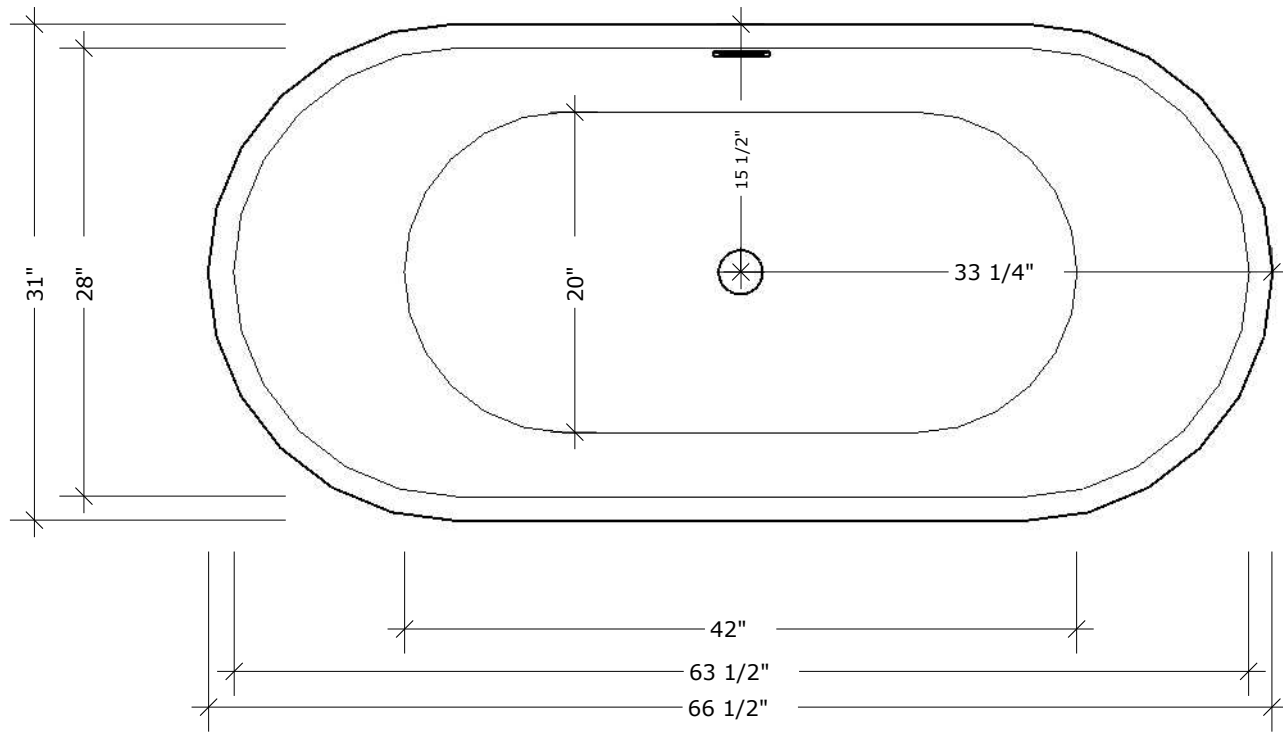

**OVERALL
DIMENSIONS**

W31" X H66 1/2" X D23 1/2"

PLAN

FRONT ELEVATION

PRODUCT CODE
BT609 - 1700