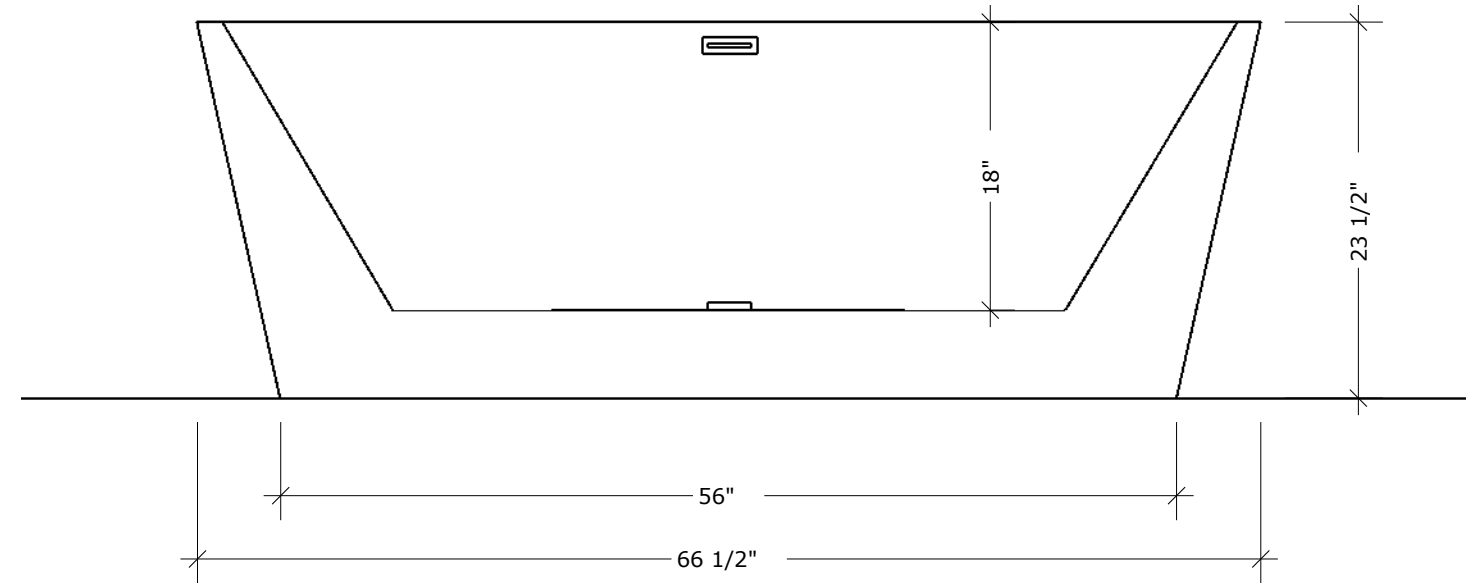

**OVERALL
DIMENSIONS**

W31" X H66 1/2" X D23 1/2"

PLAN

FRONT ELEVATION

PRODUCT CODE
BT609 - 1700