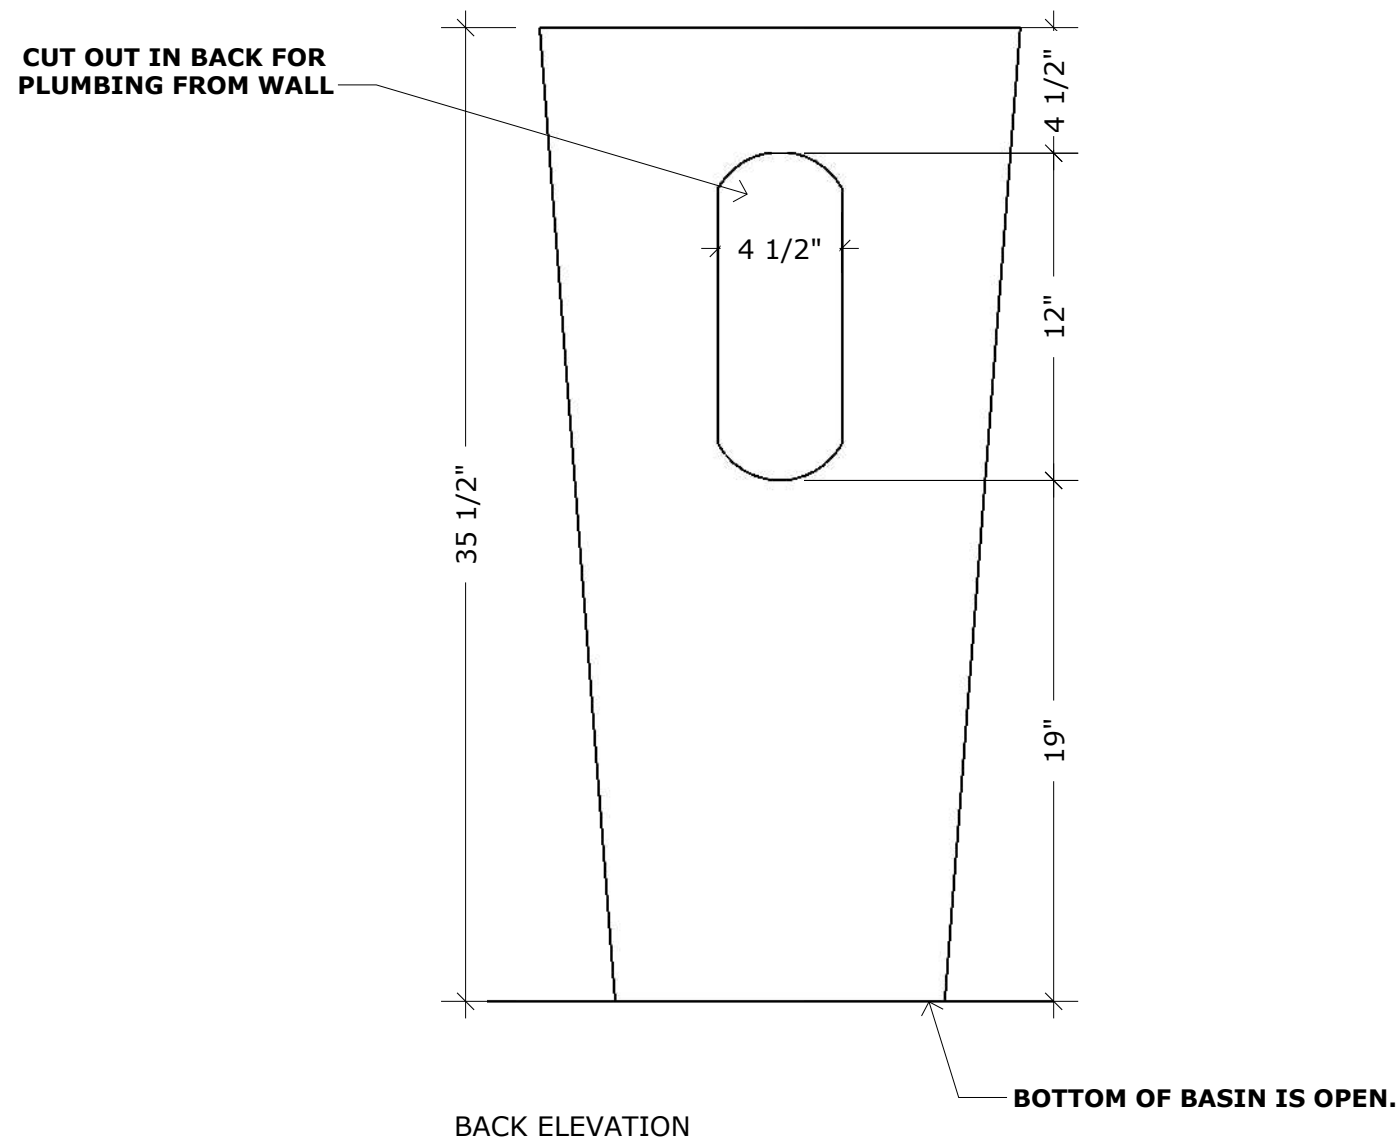

**OVERALL
DIMENSIONS**

W17.5" X H35.5" X D17.5"

BASIN IS HOLLOW AND IS OPEN
TO THE FLOOR

PLAN

FRONT ELEVATION

BOTTOM OF BASIN IS OPEN.

PRODUCT CODE
BA 38373

**OVERALL
DIMENSIONS**

W17.5" X H35.5" X D17.5"

BASIN IS HOLLOW AND IS OPEN
TO THE FLOOR

PRODUCT CODE
BA 38373