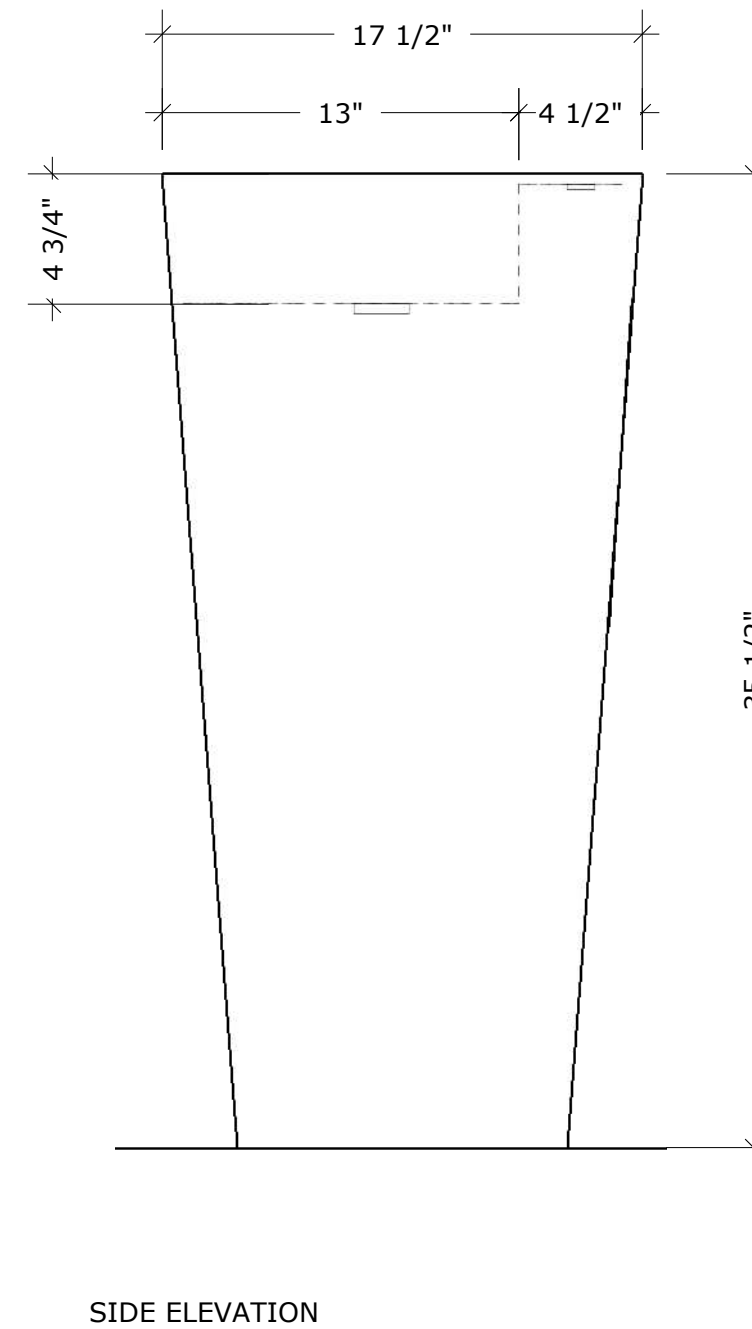

**OVERALL
DIMENSIONS**

W17.5" X H35.5" X D17.5"

BASIN IS HOLLOW AND IS OPEN
TO THE FLOOR

PLAN

FRONT ELEVATION

BOTTOM OF BASIN IS OPEN.

PRODUCT CODE
BA 38373

**OVERALL
DIMENSIONS**

W17.5" X H35.5" X D17.5"

BASIN IS HOLLOW AND IS OPEN
TO THE FLOOR

PRODUCT CODE
BA 38373