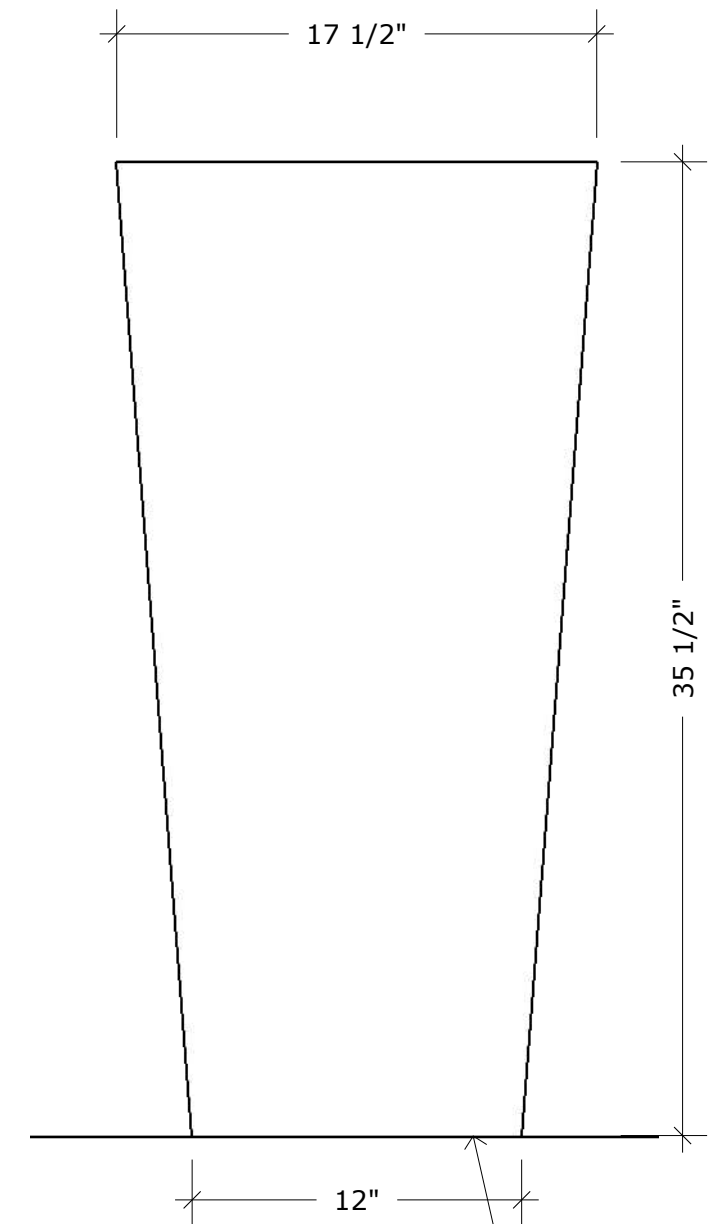

**OVERALL
DIMENSIONS**

W17.5" X H35.5" X D17.5"

BASIN IS HOLLOW AND IS OPEN
TO THE FLOOR

PLAN

FRONT ELEVATION

BOTTOM OF BASIN IS OPEN.

PRODUCT CODE
BA 38373

**OVERALL
DIMENSIONS**

W17.5" X H35.5" X D17.5"

BASIN IS HOLLOW AND IS OPEN
TO THE FLOOR

PRODUCT CODE
BA 38373