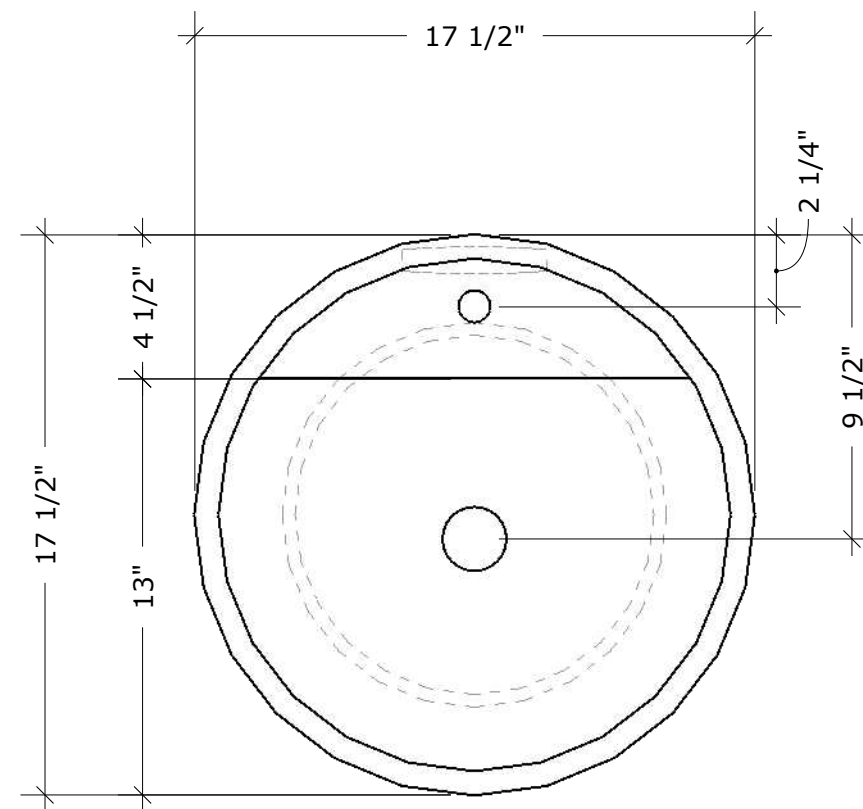

**OVERALL
DIMENSIONS**

W17.5" X H35.5" X D17.5"

BASIN IS HOLLOW AND IS OPEN
TO THE FLOOR

PLAN

FRONT ELEVATION

BOTTOM OF BASIN IS OPEN.

PRODUCT CODE
BA 38373

**OVERALL
DIMENSIONS**

W17.5" X H35.5" X D17.5"

BASIN IS HOLLOW AND IS OPEN
TO THE FLOOR

PRODUCT CODE
BA 38373