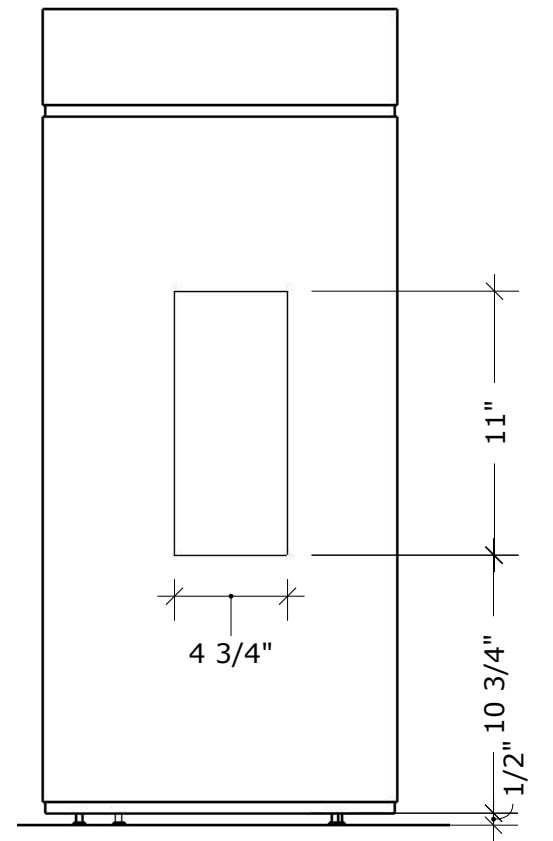

**OVERALL  
DIMENSIONS**

W14.75" X H33.5" X D14.75"

PLAN

FRONT ELEVATION

FRONT ELEVATION

**PRODUCT CODE**  
BA 376