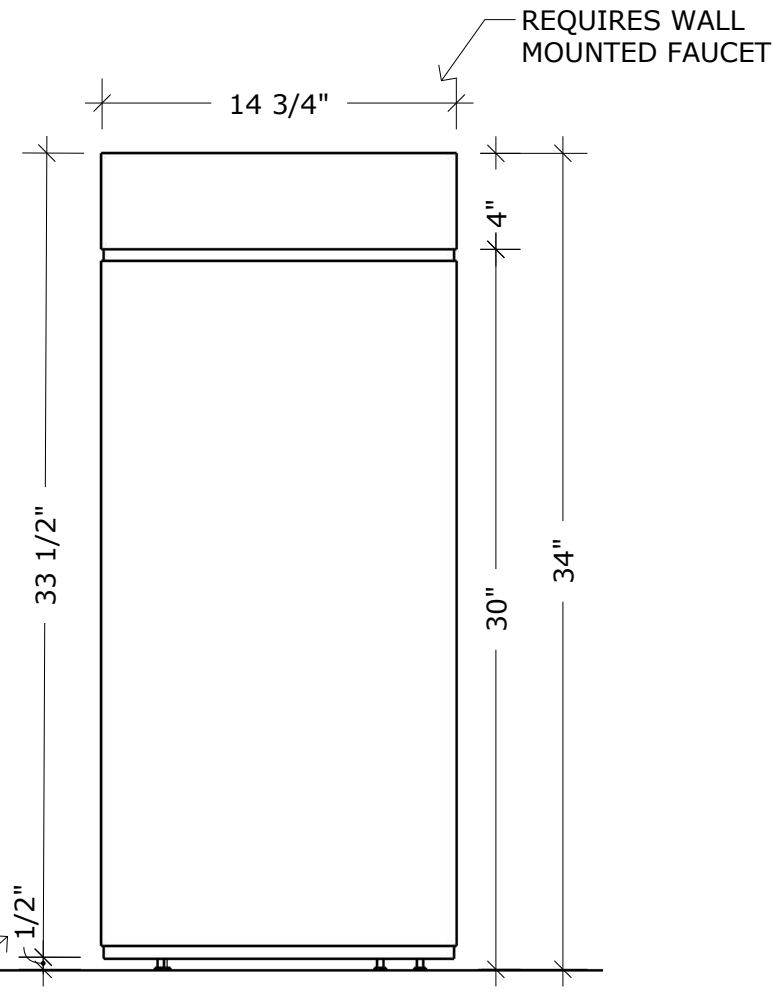

**OVERALL  
DIMENSIONS**

W14.75" X H33.5" X D14.75"

PLAN

FRONT ELEVATION

FRONT ELEVATION

**PRODUCT CODE**  
BA 376