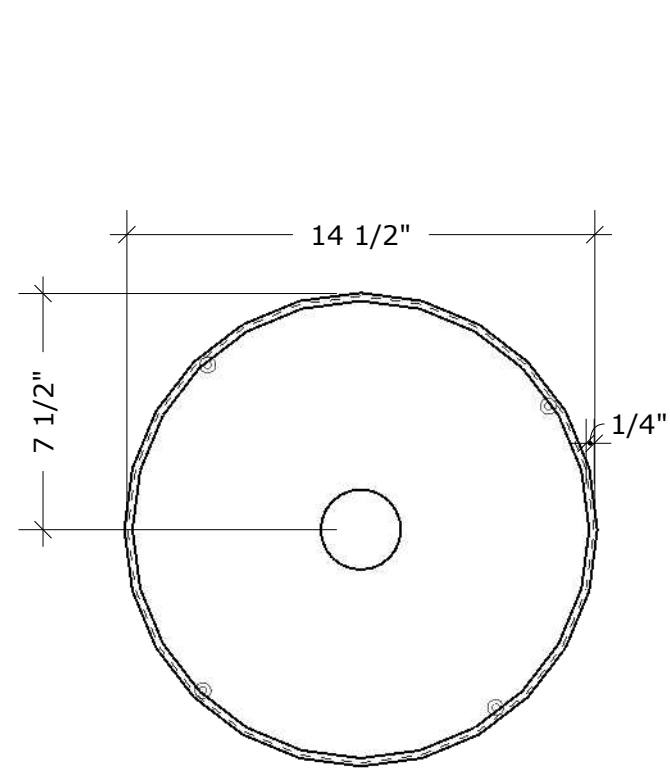

**OVERALL  
DIMENSIONS**

W14.75" X H33.5" X D14.75"

PLAN

FRONT ELEVATION

FRONT ELEVATION

**PRODUCT CODE**  
BA 376