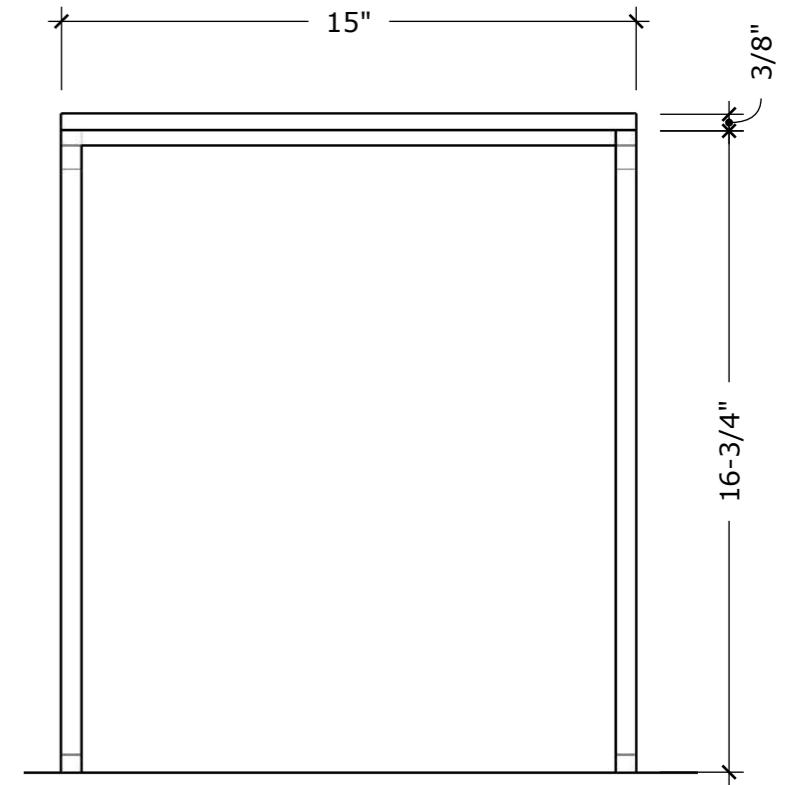

TOP

FRONT

SIDE

VENETO BATH

AC 1115
I-STONE WITH
BLACK FRAME