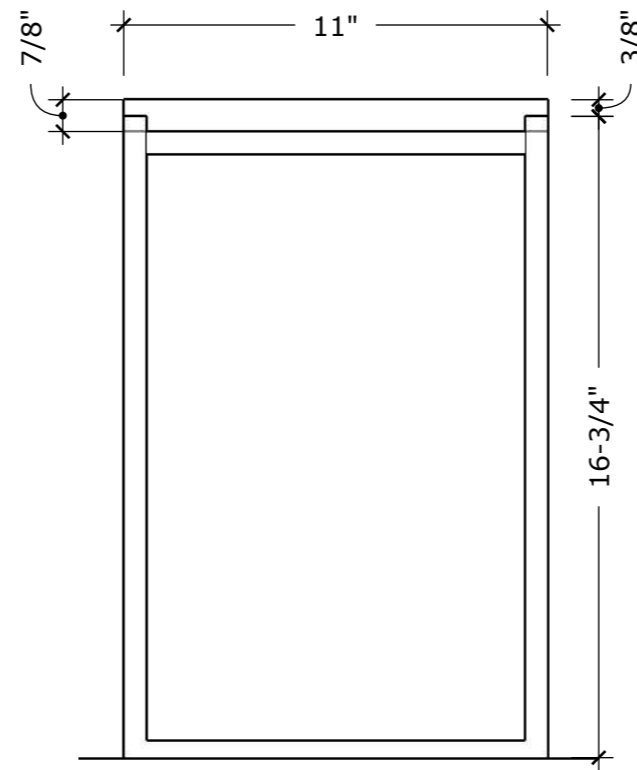

TOP

FRONT

SIDE

VENETO BATH

AC 1115
I-STONE WITH
BLACK FRAME