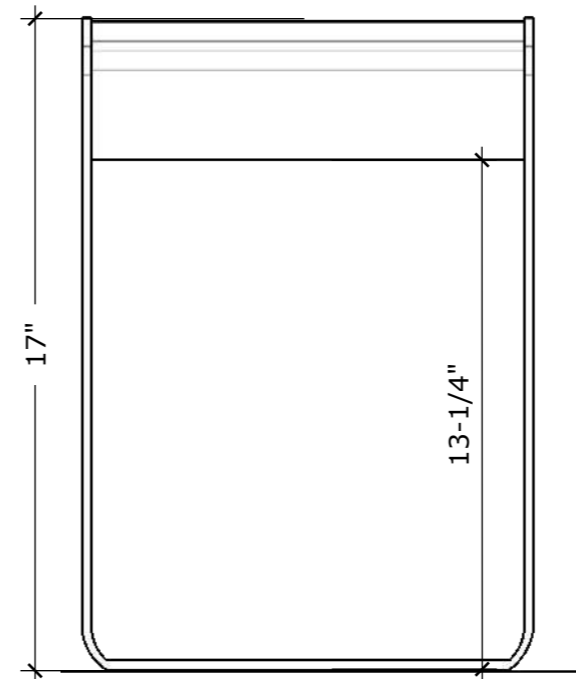

PLAN

SIDE

FRONT

VENETO BATH

**AC 0140
I-STONE AND
CHROME**