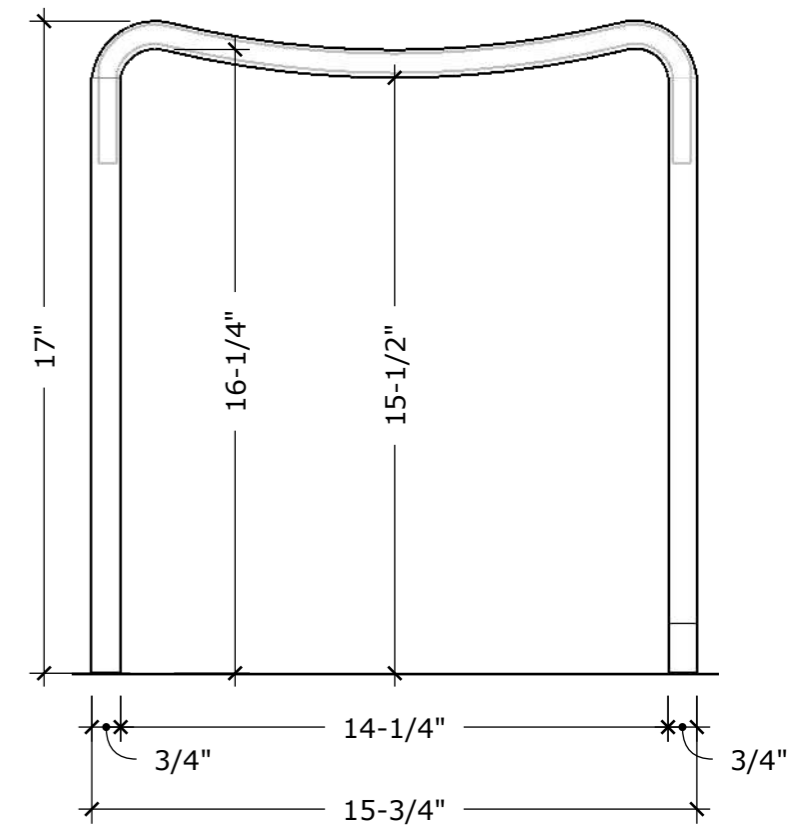

PLAN

SIDE

FRONT

VENETO BATH

**AC 0140
I-STONE AND
CHROME**