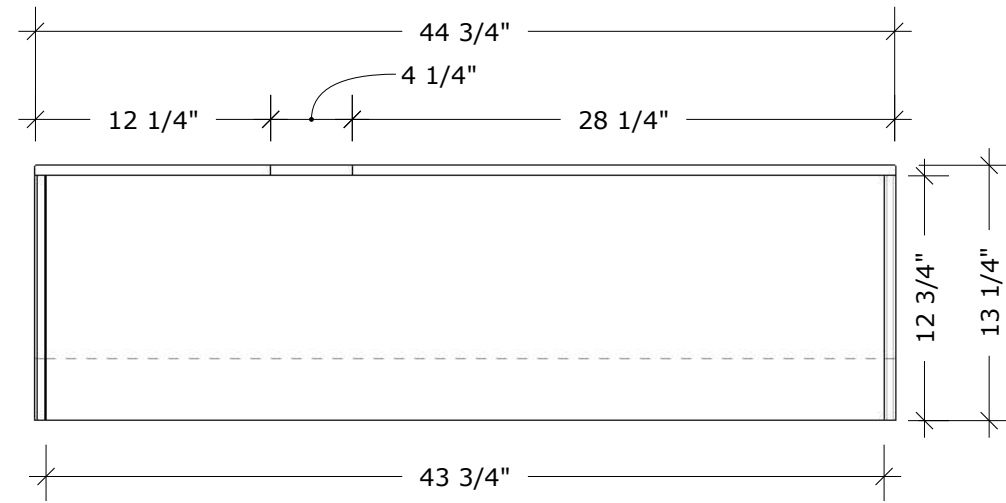

MODEL NAME: MC 1200P
PERSPECTIVE

PLAN

FRONT ELEVATION

SIDE ELEVATION

SECTION CUT

BACK ELEVATION

MODEL NAME: MC 1200P
DRAWERS

U BACK CUTOUT FRONT VIEW

**BOTTOM DRAWER
U BACK CUTOUT TOP VIEW**

**TOP DRAWER
FULL DRAWER TOP VIEW**