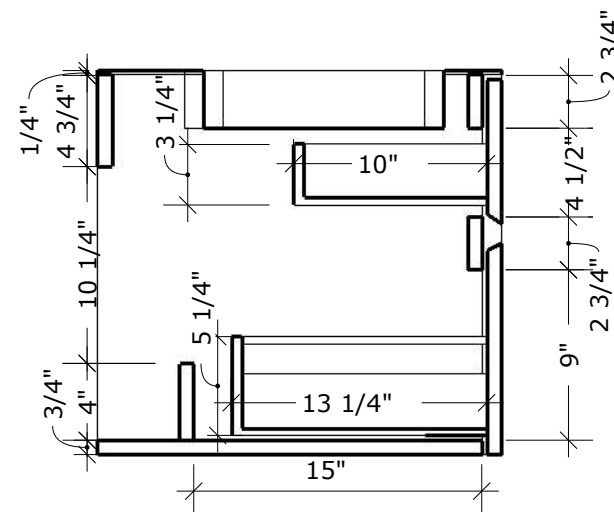

MODEL NAME: MC 1200P
PERSPECTIVE

PLAN

FRONT ELEVATION

SIDE ELEVATION

SECTION CUT

BACK ELEVATION

MODEL NAME: MC 1200P
DRAWERS

U BACK CUTOUT FRONT VIEW

**BOTTOM DRAWER
U BACK CUTOUT TOP VIEW**

**TOP DRAWER
FULL DRAWER TOP VIEW**