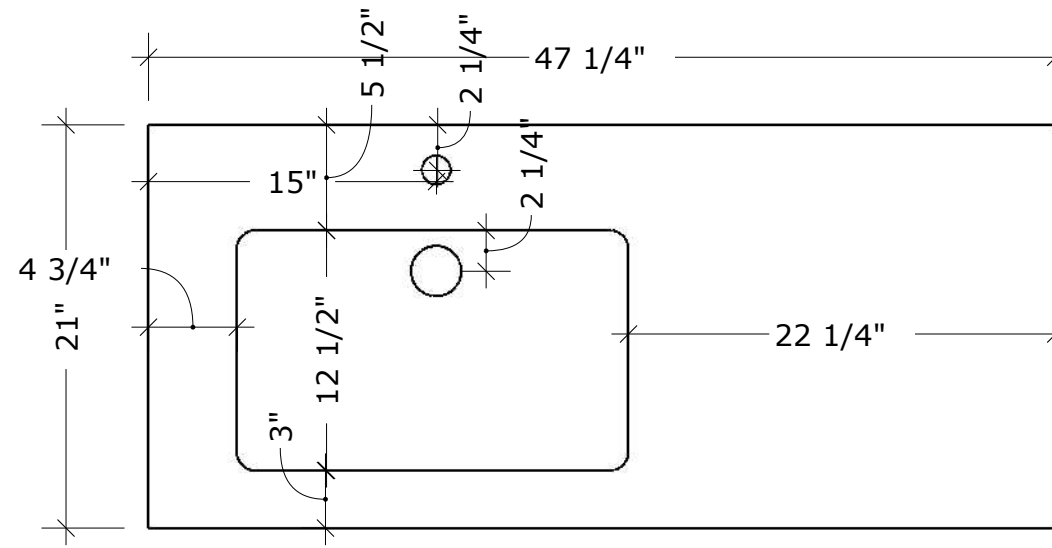

MODEL NAME: MC 1200P
PERSPECTIVE

PLAN

FRONT ELEVATION

SIDE ELEVATION

SECTION CUT

BACK ELEVATION

MODEL NAME: MC 1200P
DRAWERS

U BACK CUTOUT FRONT VIEW

**BOTTOM DRAWER
U BACK CUTOUT TOP VIEW**

**TOP DRAWER
FULL DRAWER TOP VIEW**