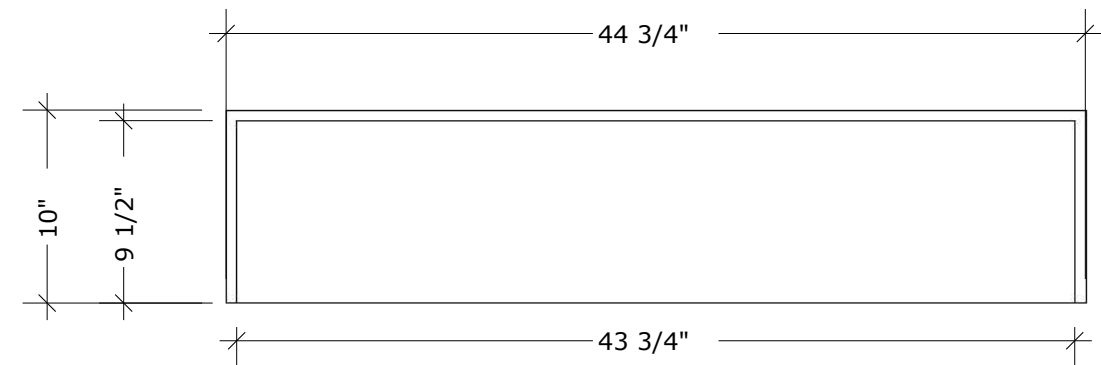

MODEL NAME: MC 1200P
PERSPECTIVE

PLAN

FRONT ELEVATION

SIDE ELEVATION

SECTION CUT

BACK ELEVATION

MODEL NAME: MC 1200P
DRAWERS

U BACK CUTOUT FRONT VIEW

**BOTTOM DRAWER
U BACK CUTOUT TOP VIEW**

**TOP DRAWER
FULL DRAWER TOP VIEW**