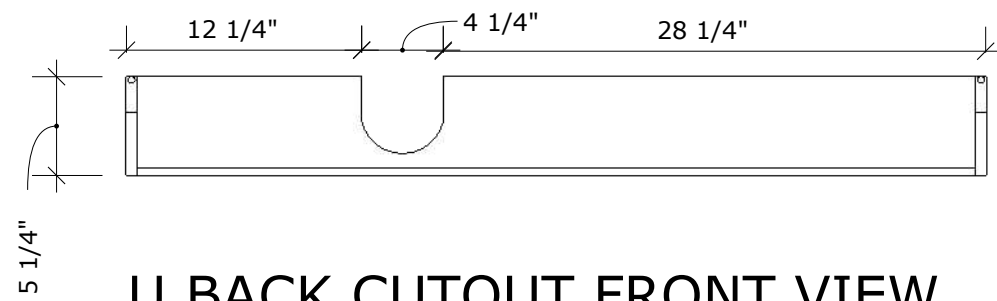

MODEL NAME: MC 1200P
PERSPECTIVE

PLAN

FRONT ELEVATION

SIDE ELEVATION

SECTION CUT

BACK ELEVATION

MODEL NAME: MC 1200P
DRAWERS

U BACK CUTOUT FRONT VIEW

**BOTTOM DRAWER
U BACK CUTOUT TOP VIEW**

**TOP DRAWER
FULL DRAWER TOP VIEW**