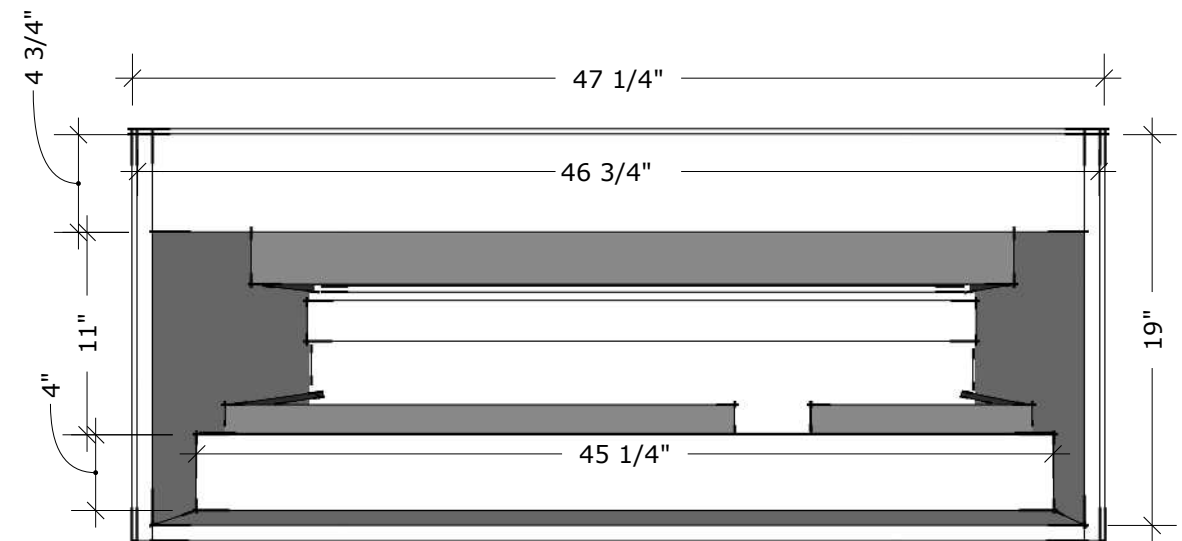

MODEL NAME: MC 1200P
PERSPECTIVE

PLAN

FRONT ELEVATION

SIDE ELEVATION

SECTION CUT

BACK ELEVATION

MODEL NAME: MC 1200P
DRAWERS

U BACK CUTOUT FRONT VIEW

**BOTTOM DRAWER
U BACK CUTOUT TOP VIEW**

**TOP DRAWER
FULL DRAWER TOP VIEW**