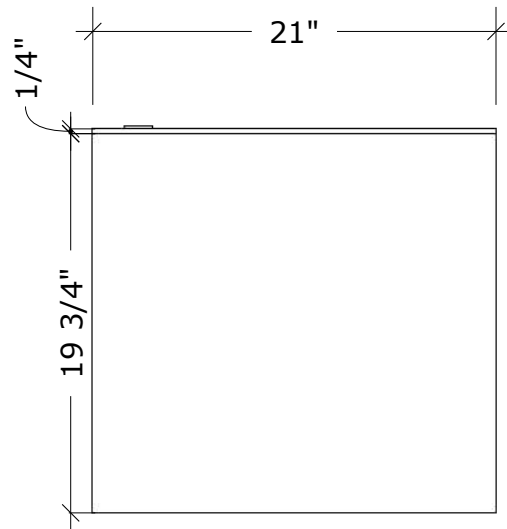

MODEL NAME: MC 1200P
PERSPECTIVE

PLAN

FRONT ELEVATION

SIDE ELEVATION

SECTION CUT

BACK ELEVATION

MODEL NAME: MC 1200P
DRAWERS

U BACK CUTOUT FRONT VIEW

**BOTTOM DRAWER
U BACK CUTOUT TOP VIEW**

**TOP DRAWER
FULL DRAWER TOP VIEW**