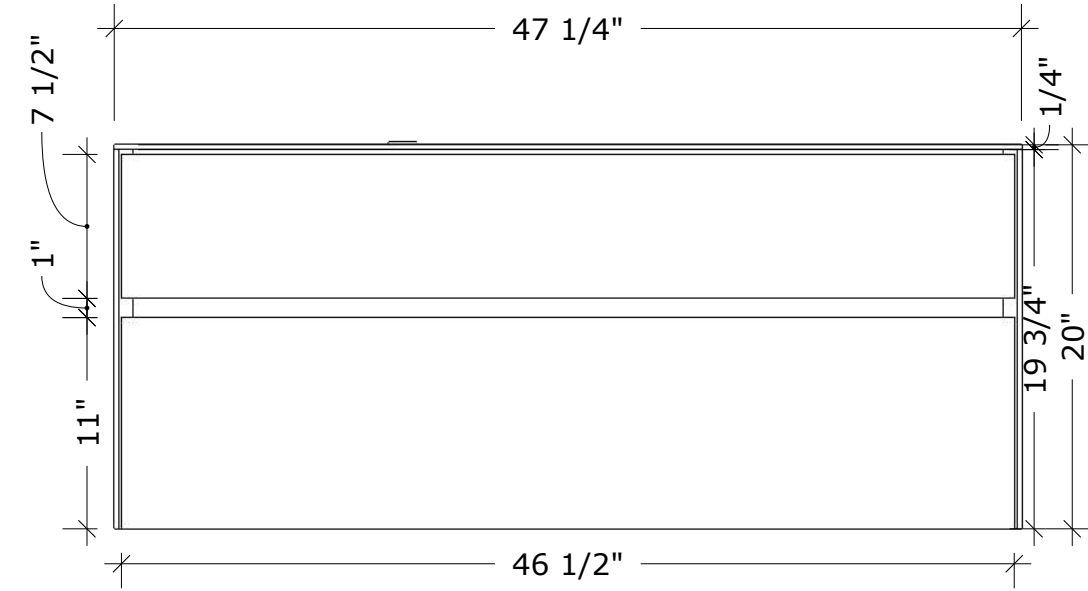

MODEL NAME: MC 1200P
PERSPECTIVE

PLAN

FRONT ELEVATION

SIDE ELEVATION

SECTION CUT

BACK ELEVATION

MODEL NAME: MC 1200P
DRAWERS

U BACK CUTOUT FRONT VIEW

**BOTTOM DRAWER
U BACK CUTOUT TOP VIEW**

**TOP DRAWER
FULL DRAWER TOP VIEW**