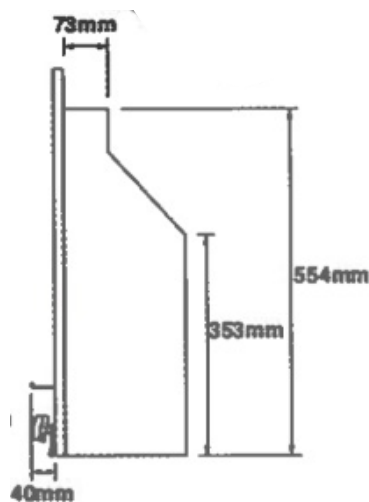

## Technical Drawings

Vantage 4-sided//Plain Liners//Coal//Brushed V2 Frame