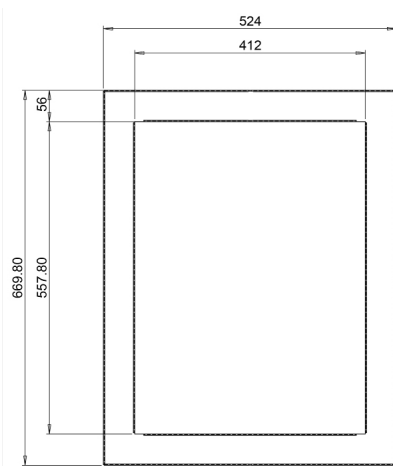

## Technical Drawings

Vantage 4-sided//Plain Liners//Coal//Brushed V2 Frame