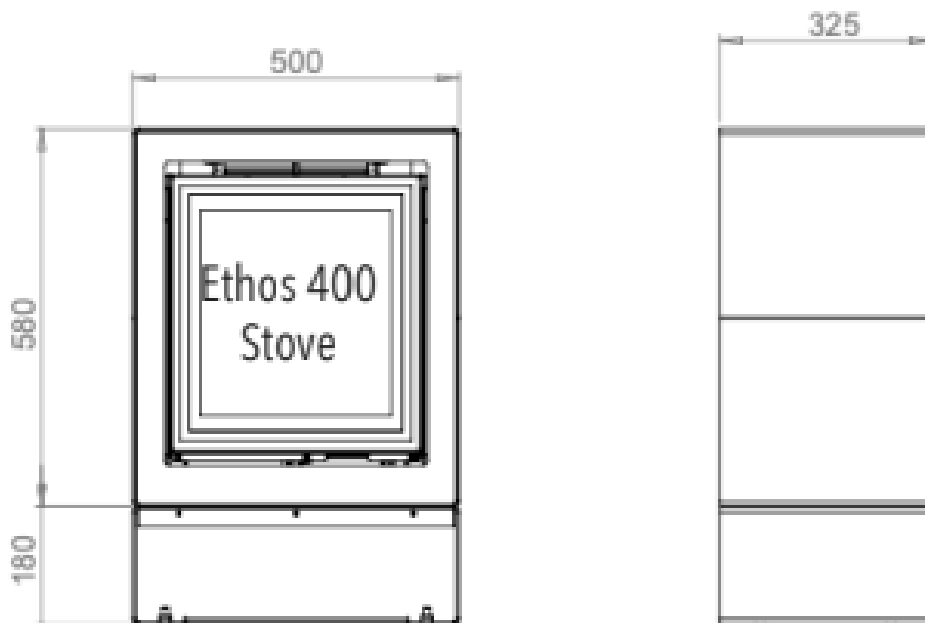

## Technical Information

INPUT	OUTPUT	EFFICIENCY	ENERGY RATING
5.5kW	4.45kW	81.0%	D

Ethos 400 Stove//Natural Interior//Logs//Log Store