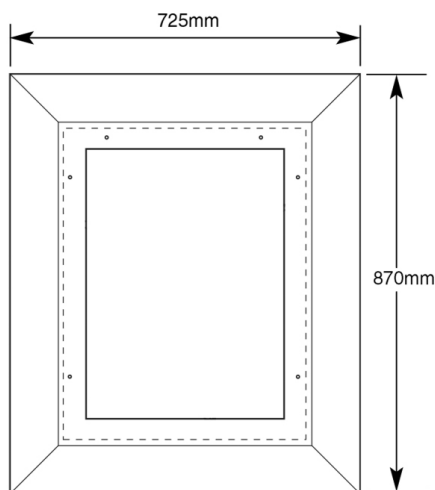

## Technical Drawings

Vantage 4-sided//Plain Liners//Coal//Brushed V2 Frame