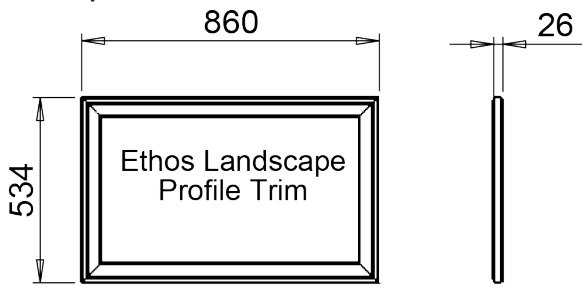

Technical Specifications

Ethos Options

Bronze, Satin / Silver & Black / Silver