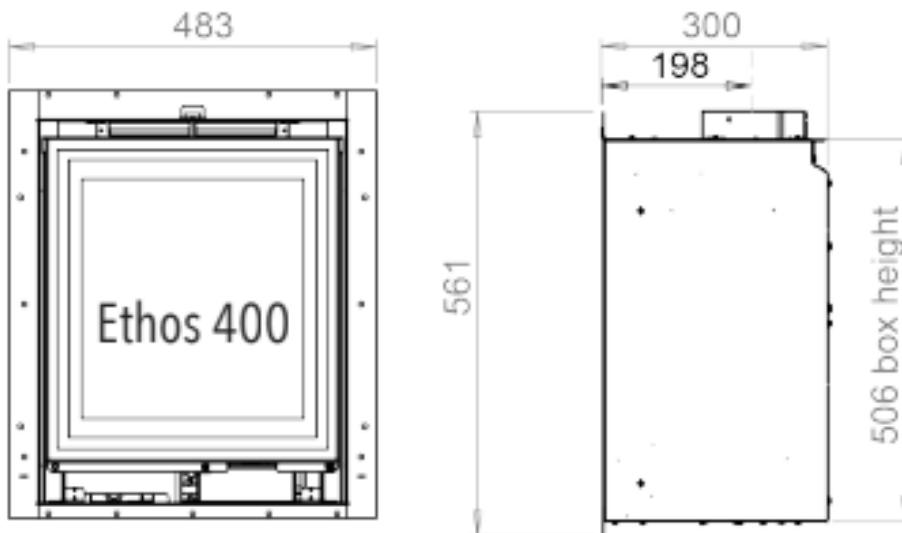

ETHOS 400

Fuel Type

Gas (NG)

Flue Type

Conventional Flue

Fuel Bed Options

Logs

Control Options

Remote control

Frames

Brass, Chrome, Brushed, Black, Black/Nickel, Black/Brass, Black/Chrome, Frameless Edge Kit, Flat Black

Interior Options

Natural, Black, Brick, Black Glass

Accessories

Mains Adaptor, Hearth Mounting Kit

Technical Drawings