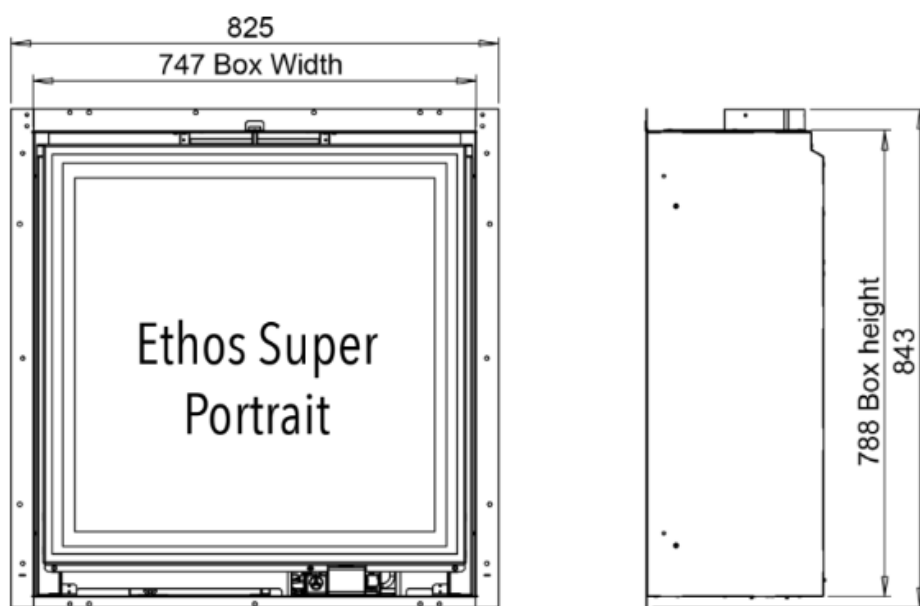

## Technical Information

INPUT	OUTPUT	EFFICIENCY	ENERGY RATING
7.4kW	5.2kW	82.3%	D A T G

Ethos Super Portrait//Black Interior//Logs//Fireplace Installation