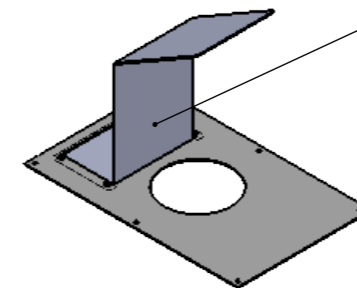

Flue Options

Standard

Top 5" flue adapter

Option

Top outlet blanking plate

Offset Top 5" Flue adapter

Option

Rear flue adapter plate

Top outlet blanking plate

Rear Closure Plate including cable fixing kit

Option

Inglenook debris deflector plate

| Liner option | Fuel bed option | Flue Option |
|--------------|-----------------|-------------------------|
| Beige | Logs | Top |
| | | offset Top |
| | | Rear with closure plate |
| | | |
| | | |
| | | |
| | | |
| | | |
| | | |