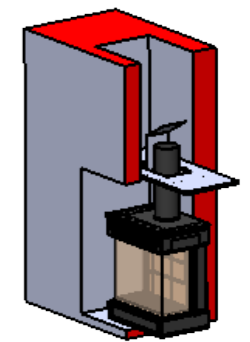

Flue Options

Standard

Top 5" flue adapter

Option

Top outlet blanking plate

Offset Top 5" Flue adapter

Option

Rear flue adapter plate

Top outlet blanking plate

Rear Closure Plate including cable fixing kit

Option

Inglenook debris deflector plate

| Liner option | Fuel bed option | Flue Option |
|--------------|-----------------|-------------------------|
| Beige | Logs | Top |
| | | offset Top |
| | | Rear with closure plate |
| | | |
| | | |
| | | |
| | | |
| | | |
| | | |

Recommended Flue pipe for stove
 5" (125mm) Univit vitreous enamelled flue pipe
 Available from Docherty's for details see
www.docherty.co.uk/product_literature/sales/univit.pdf

Flue Pipe