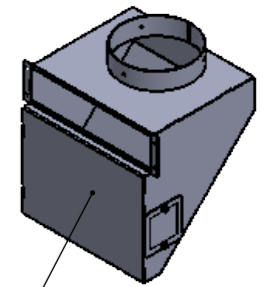

Flue Options

Standard

Top 5" flue adapter

Option

Top outlet blanking plate

Offset Top 5" Flue adapter

Option

Rear flue adapter plate

Top outlet blanking plate

Rear Closure Plate including cable fixing kit

Option

Inglenook debris deflector plate

| Liner option | Fuel bed option | Flue Option |
|--------------|-----------------|-------------------------|
| Beige | Logs | Top |
| | | offset Top |
| | | Rear with closure plate |
| | | |
| | | |
| | | |
| | | |
| | | |
| | | |

Recommended Flue pipe for stove
 5" (125mm) Univit vitreous enamelled flue pipe
 Available from Docherty's for details see
www.docherty.co.uk/product_literature/sales/univit.pdf

Flue Pipe