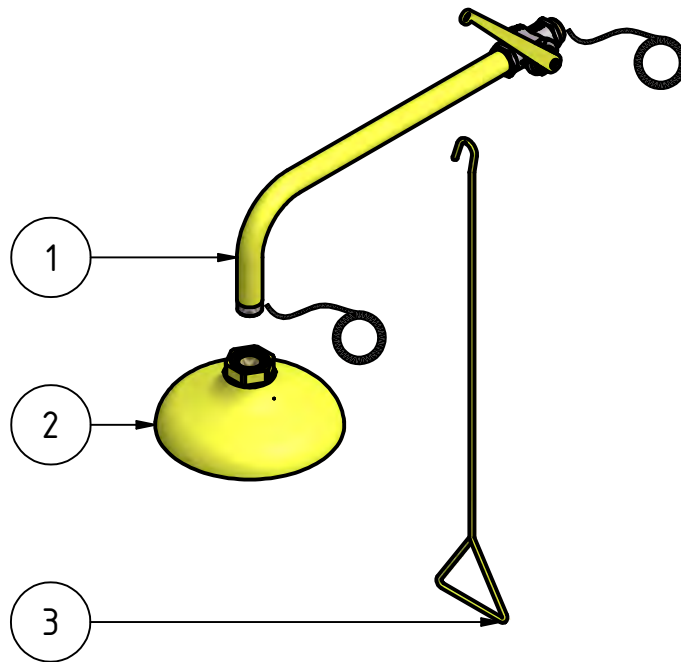

TOLERANCE IN GENERAL ISO 2768 - m

SCALE 1:10

MODEL: **WMS**

HORIZONTAL EMERGENCY SHOWER, ABS SHOWER HEAD

List of Parts

Part	Quantity	Model	Description
1	1	180075	SHOWER ARM
2	1	190100	ABS PLASTIC SHOWER HEAD
3	1	190105	ACTIVATION HANDLE

	TOLERANCE IN GENERAL ISO 2768 - m		SCALE 1:10
	<p>Empteezy, Houstoun Industrial Estate, 4 Muir Road, Livingston, West Lothian, Scotland. EH54 5DR. • +44 (0)1506 430 309 • +44 (0)1506 441 466 • advice@empteezy.co.uk • www.empteezy.co.uk</p>		
MODEL: WMS	HORIZONTAL EMERGENCY SHOWER, ABS SHOWER HEAD		